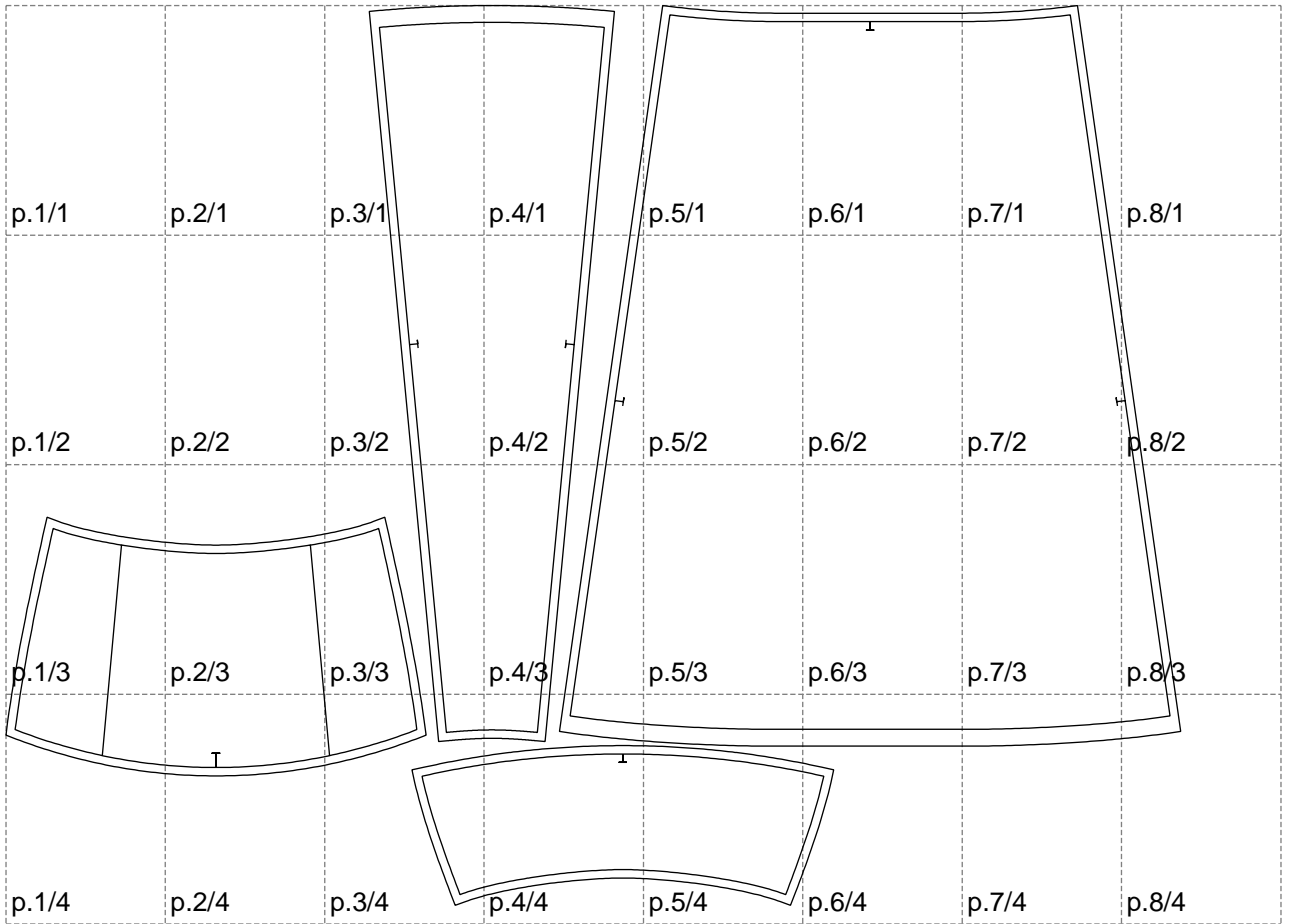

Not for print

Paper size: A4, size:1399.00 x1071.49 mm

# Example

size:1488.88 x2241.54 mm

Maneken =1 ver.0

rz\_1=170

rz\_16=88

rz\_17=75.6

rz\_18=67.6

rz\_19=96

rz\_20=94.6

---

. . . . .  
. . . . .  
. . . . .