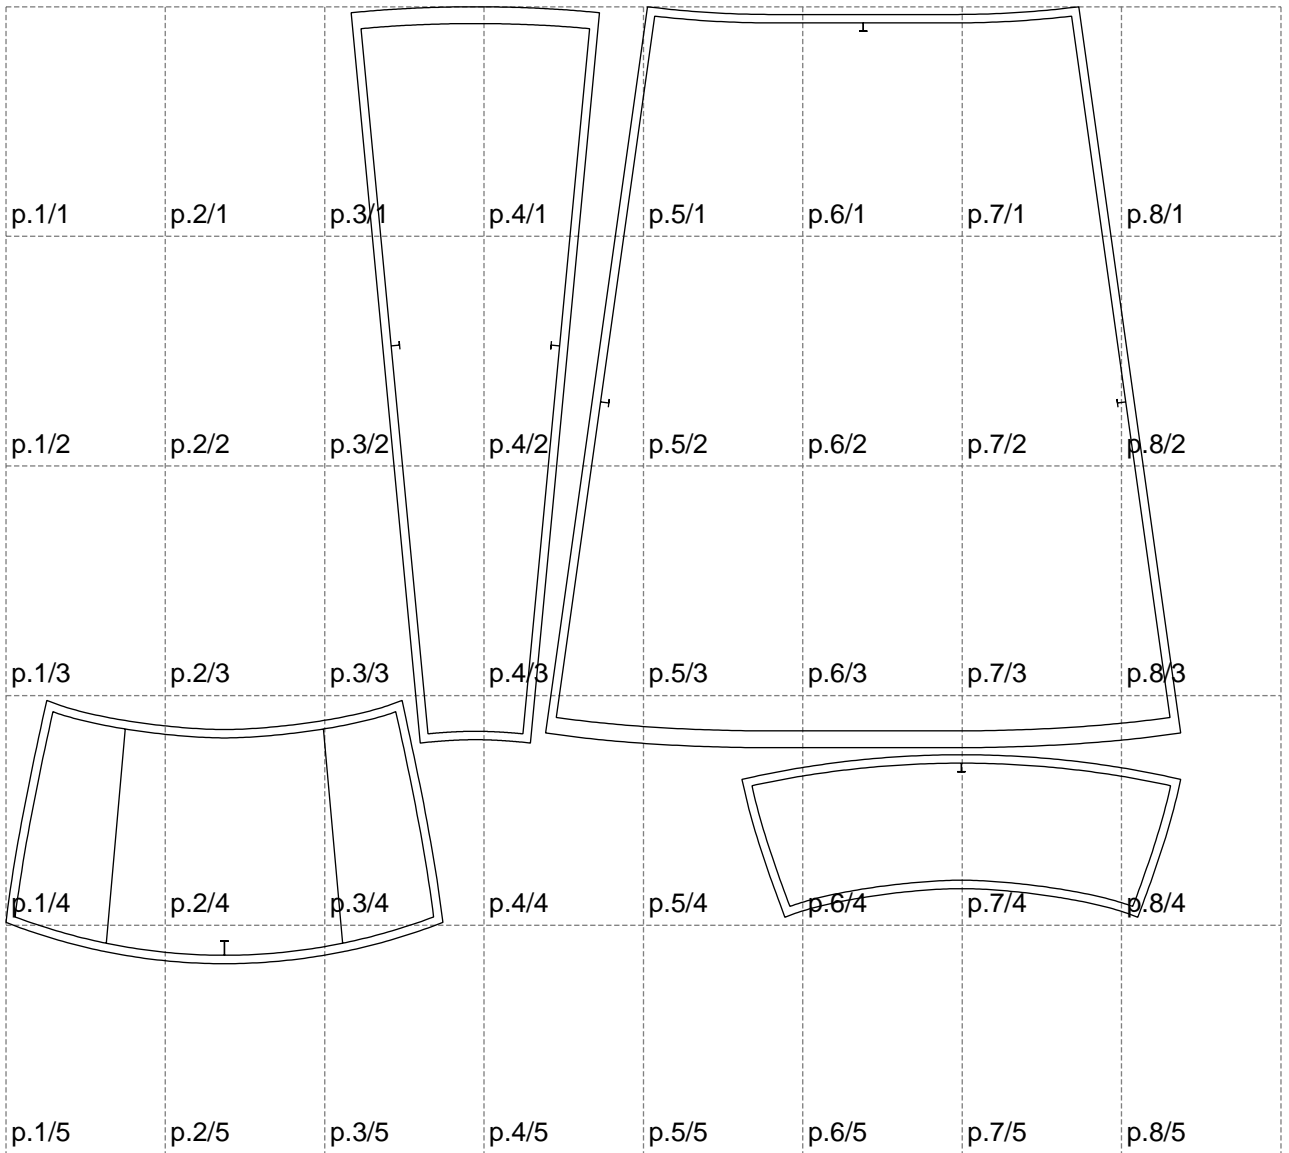

Not for print

Paper size: A4, size:1399.00 x1139.48 mm

# Example

size:1499.00 x2403.07 mm

Maneken =1 ver.0

rz\_1=170

rz\_16=92

rz\_17=78.8

rz\_18=71.8

rz\_19=100

rz\_20=98.1

---

. . . . .  
. . . . .  
. . . . .