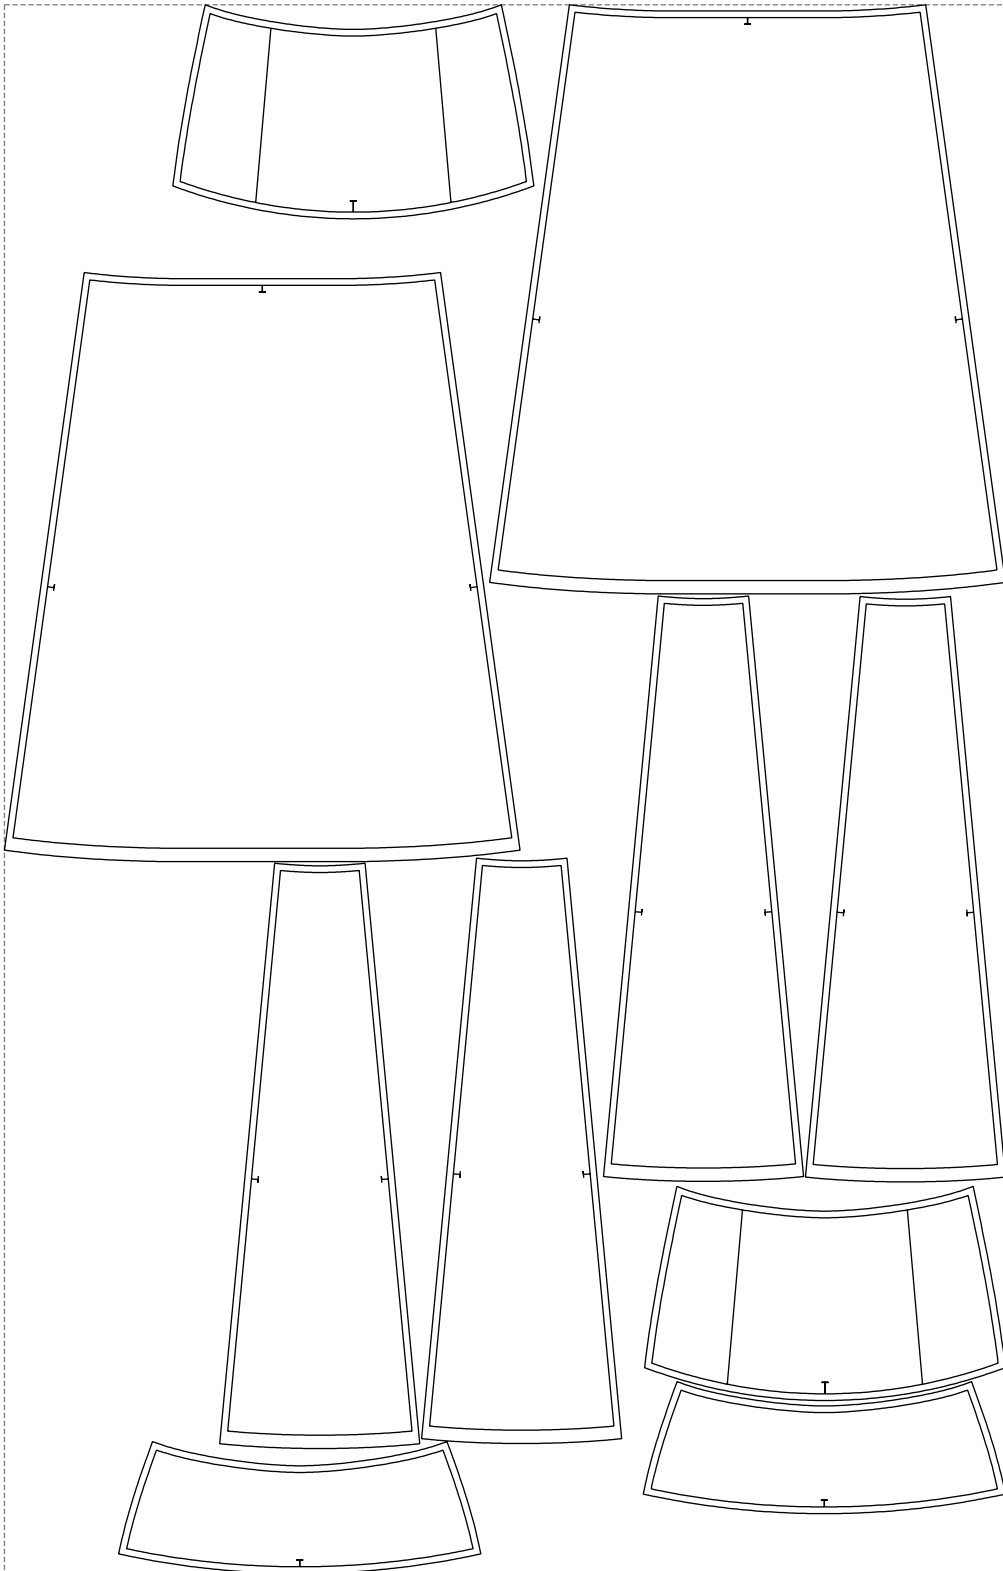

Not for print

Paper size: A4, size:1399.00 x1174.86 mm

# Example

size:1499.00 x2349.62 mm

Maneken =1 ver.0

rz\_1=170

rz\_16=96

rz\_17=82

rz\_18=76

rz\_19=104

rz\_20=101.8

---

. . . . .  
. . . . .  
. . . . .