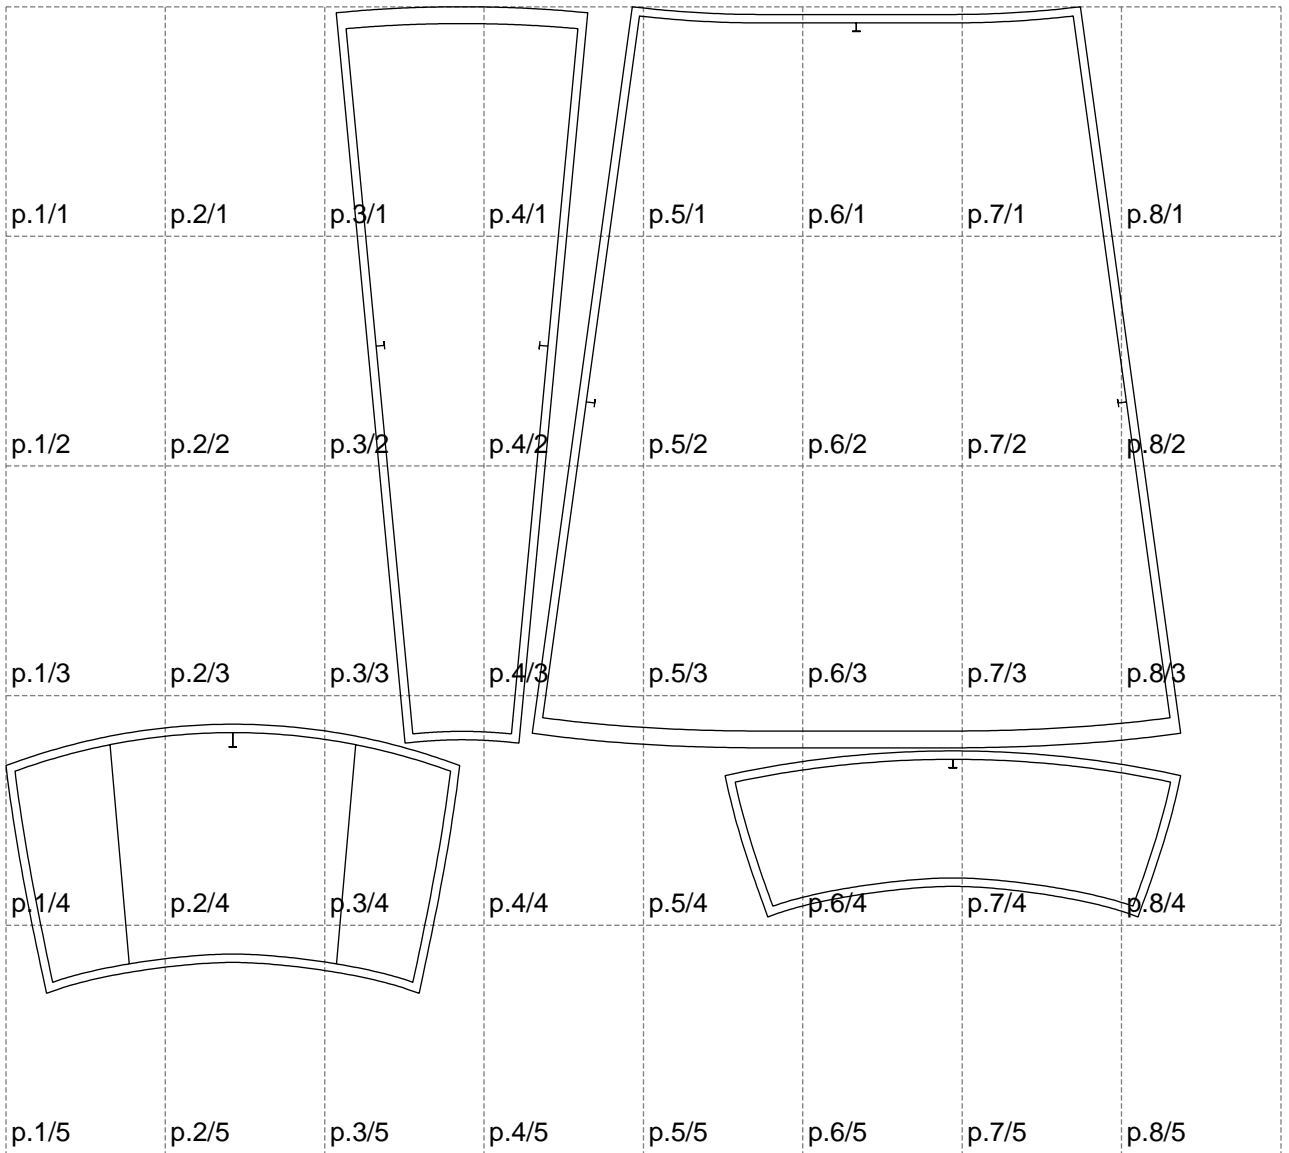

Not for print

Paper size: A4, size:1399.00 x1174.86 mm

# Example

size:1499.00 x2349.62 mm

Maneken =1 ver.0

rz\_1=170

rz\_16=96

rz\_17=82

rz\_18=76

rz\_19=104

rz\_20=101.8

---

. . . . .  
. . . . .  
. . . . .