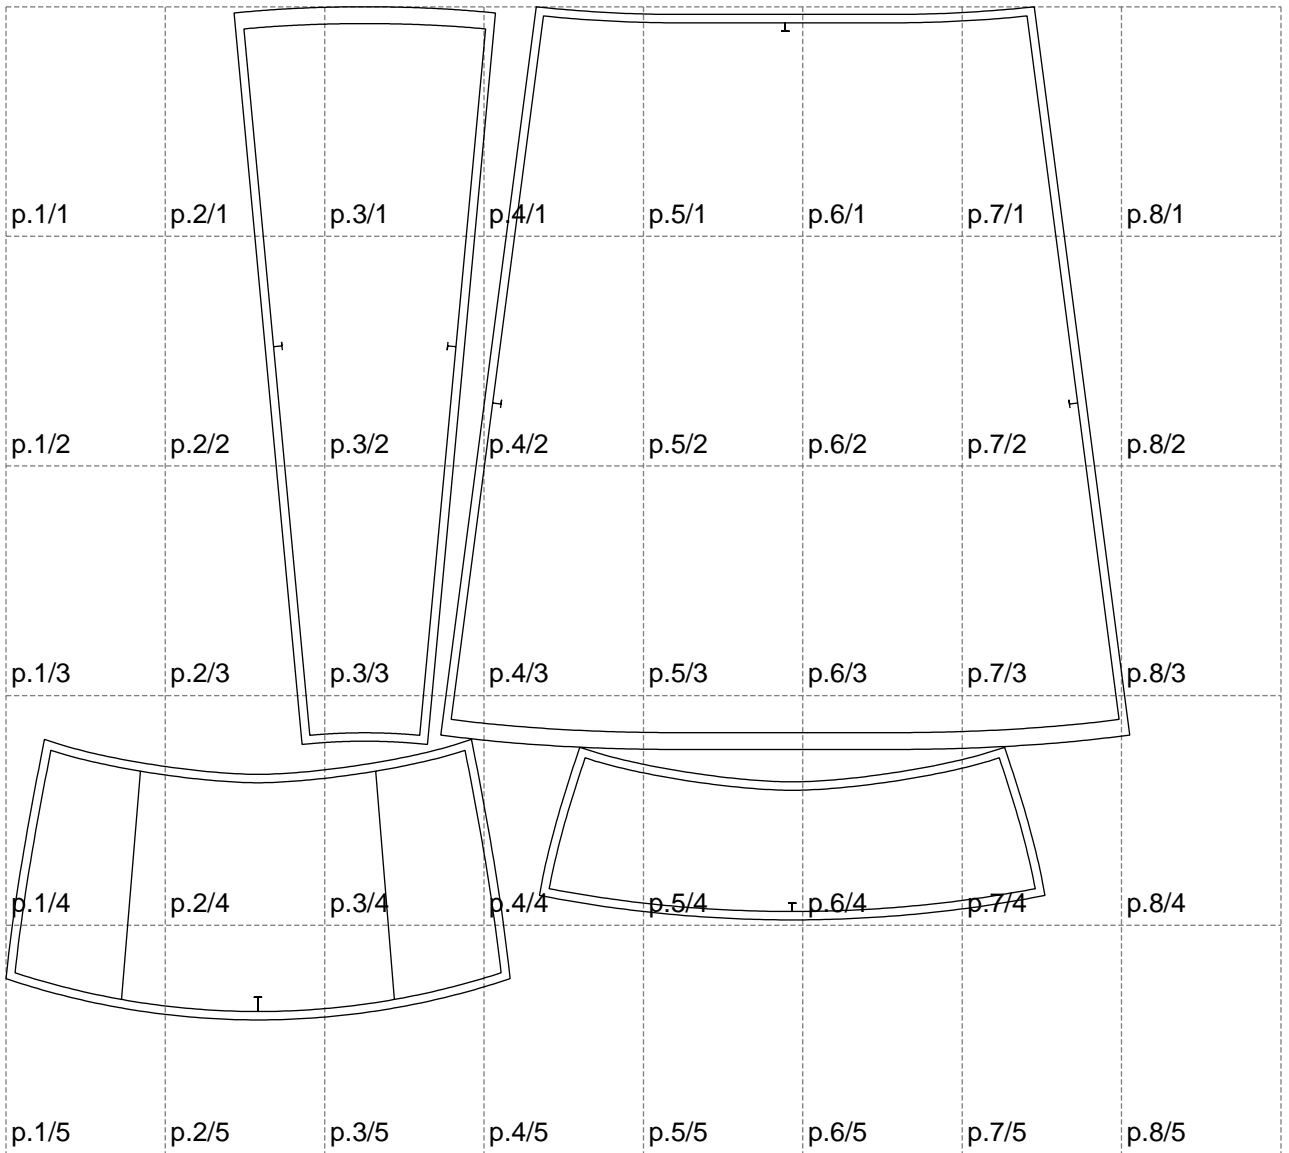

Not for print

Paper size: A4, size:1338.35 x1206.44 mm

Example

size:1488.87 x2630.22 mm

Maneken =1 ver.0

rz_1=170

rz_16=108

rz_17=92.5

rz_18=89.2

rz_19=116

rz_20=113

.
.
.