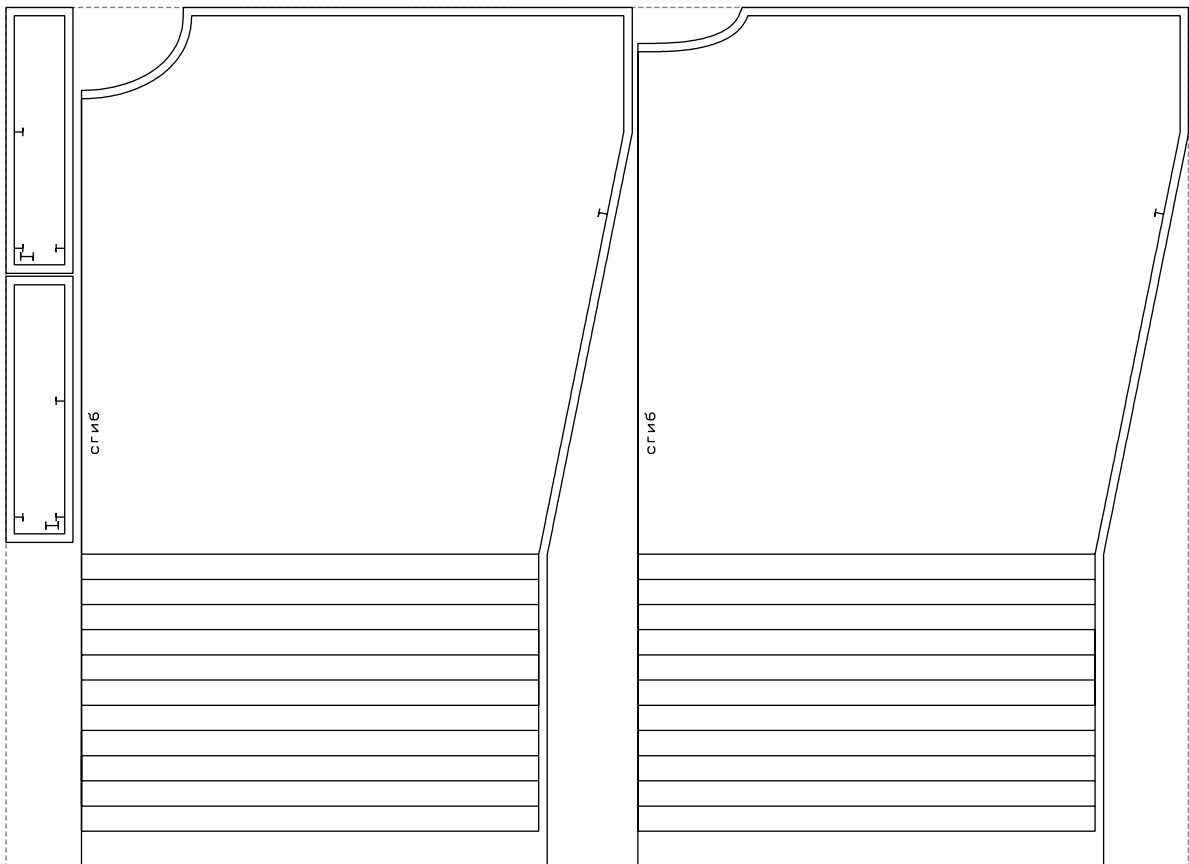

Not for print

Paper size: A4, size:1318.65 x1021.35 mm

# Example

size:1408.43 x1021.35 mm

Maneken =1 ver.0

rz\_1=170

rz\_16=112

rz\_17=96.2

rz\_18=94

rz\_19=120

rz\_20=117

---

. . . . .  
. . . . .  
. . . . .