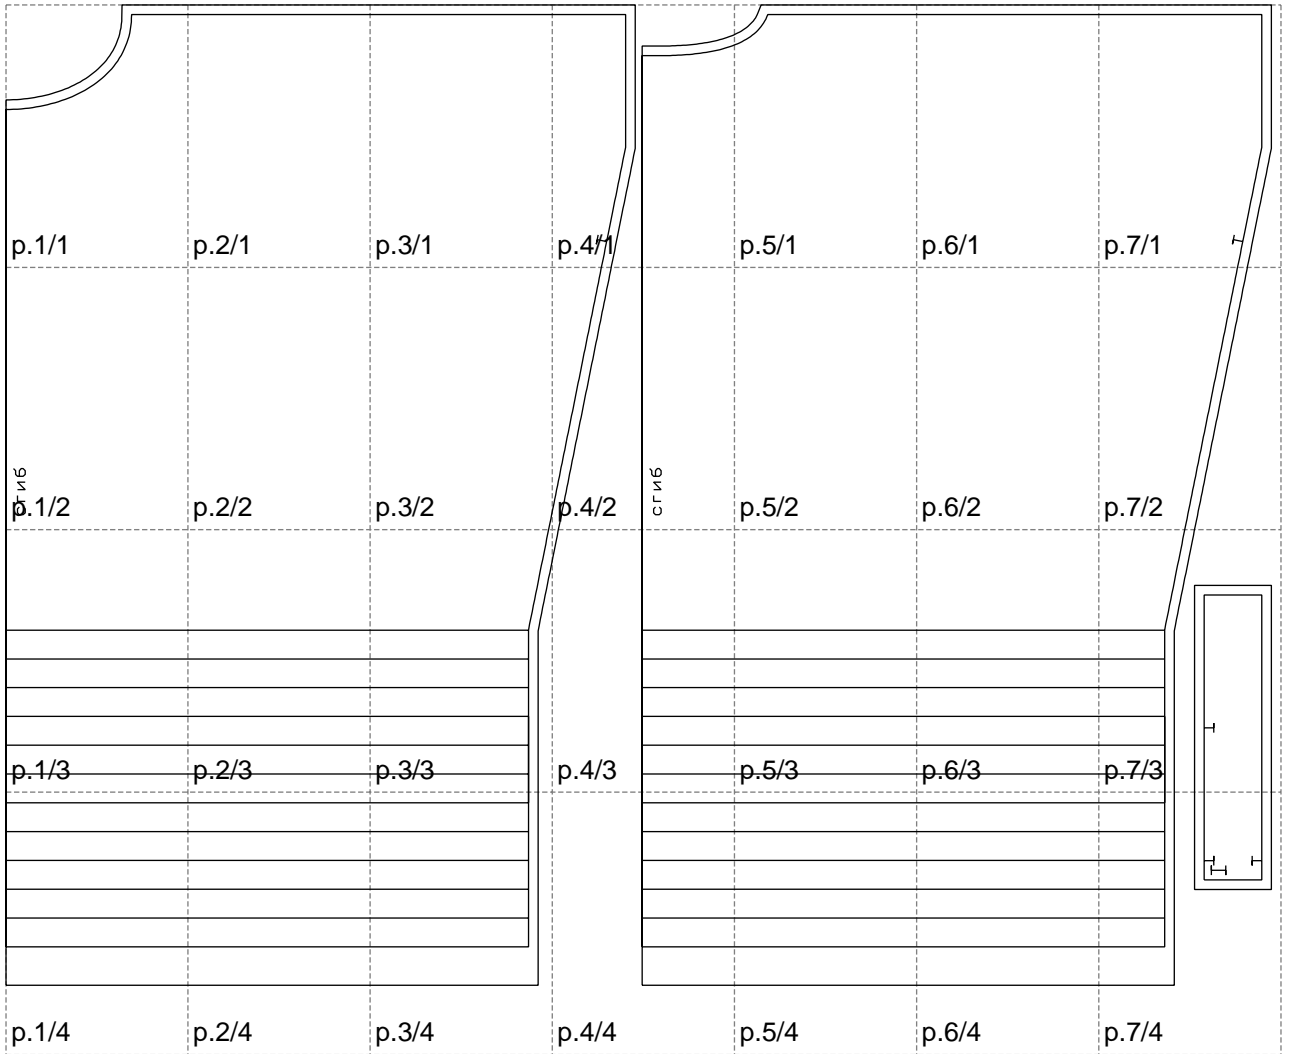

Not for print

Paper size: A4, size:1318.65 x1021.35 mm

# Example

size:1408.43 x1021.35 mm

Maneken =1 ver.0

rz\_1=170

rz\_16=112

rz\_17=96.2

rz\_18=94

rz\_19=120

rz\_20=117

---

. . . . .  
. . . . .  
. . . . .