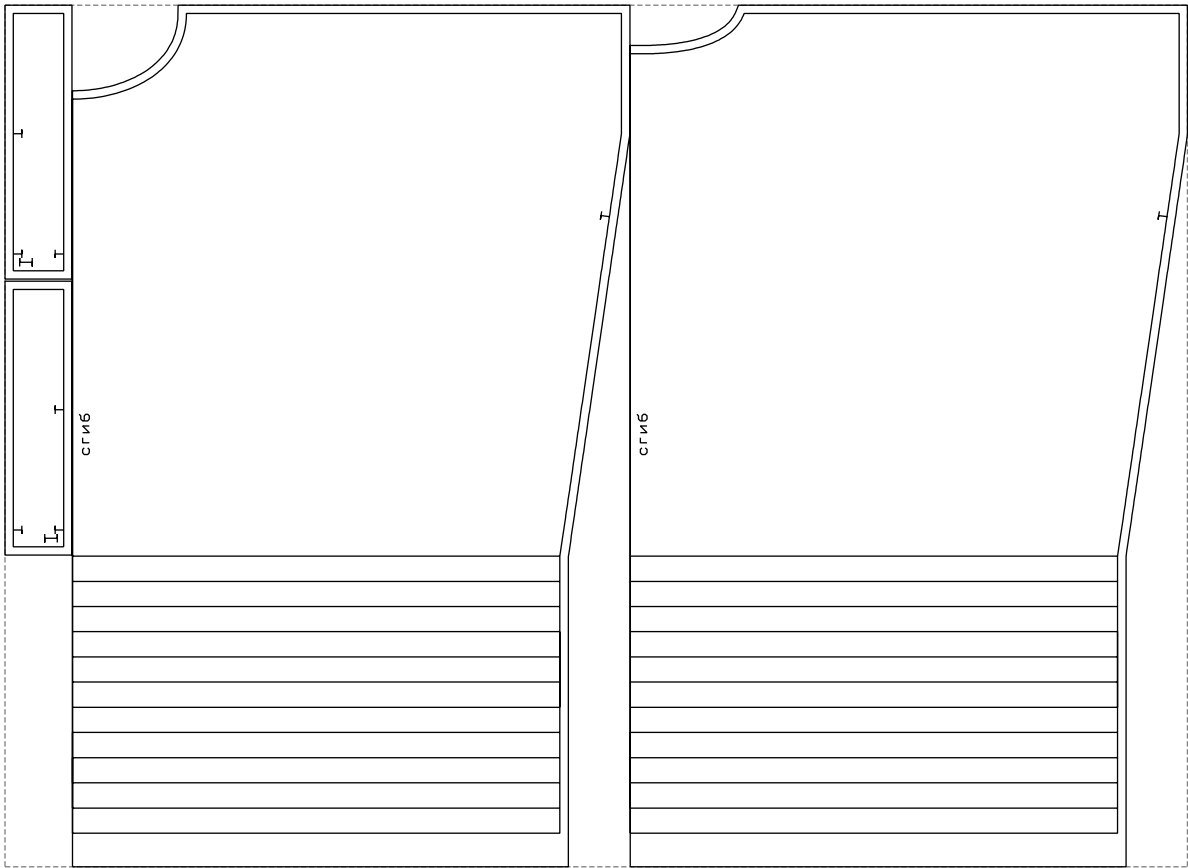

Not for print

Paper size: A4, size:1328.50 x1402.85 mm

Example

size:1408.43 x1026.45 mm

Maneken =1 ver.0

rz_1=170

rz_16=120

rz_17=104

rz_18=103.6

rz_19=128

rz_20=125.1

.
.
.