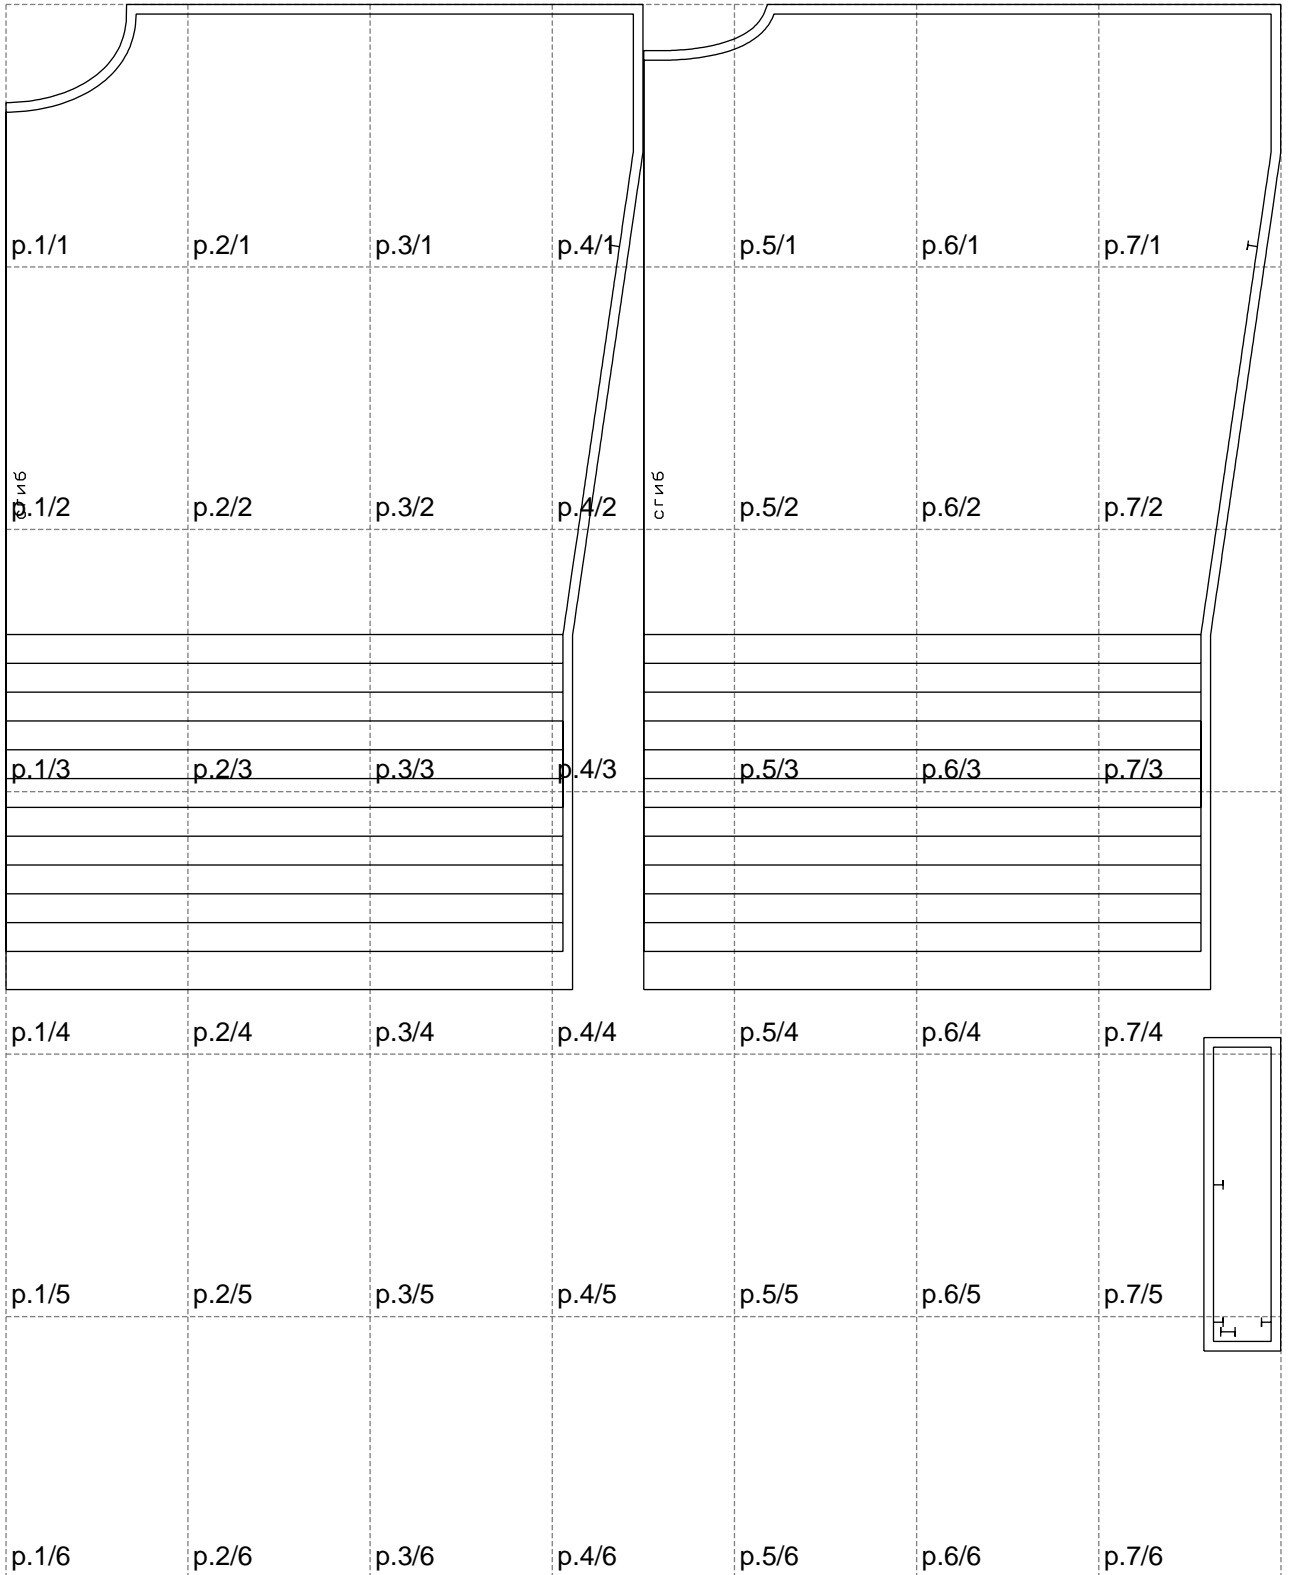

Not for print

Paper size: A4, size:1328.50 x1402.85 mm

Example

size:1408.43 x1026.45 mm

Maneken =1 ver.0

rz_1=170

rz_16=120

rz_17=104

rz_18=103.6

rz_19=128

rz_20=125.1

.
.
.