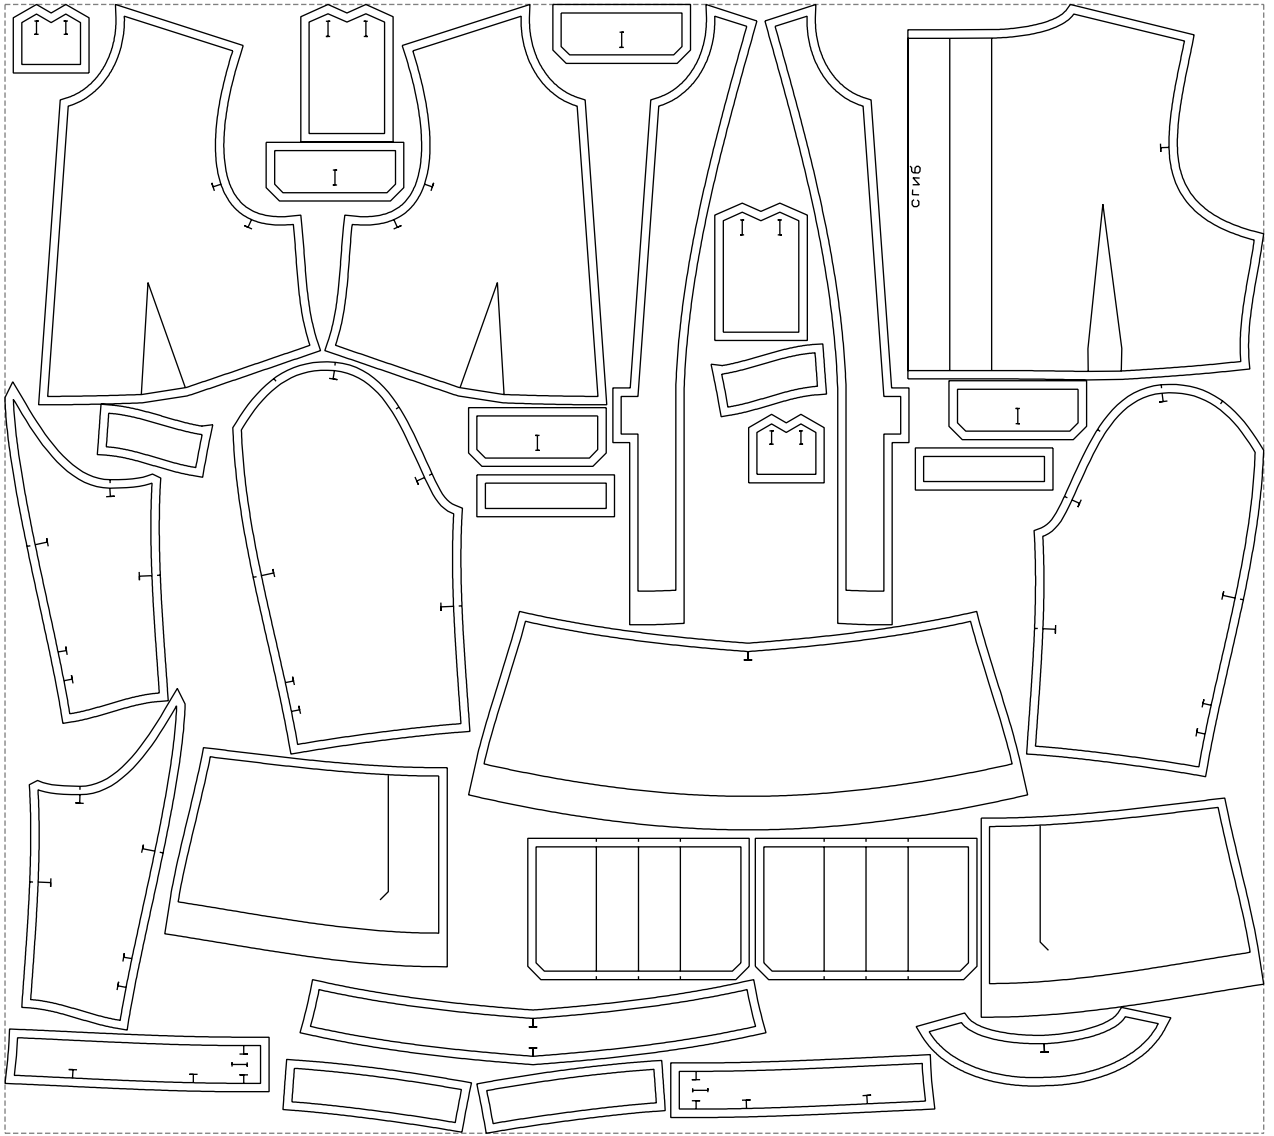

# Example

size:1499.00 x1344.58 mm

Maneken =1 ver.0

rz\_1=170

rz\_16=112

rz\_17=96.2

rz\_18=94

rz\_19=120