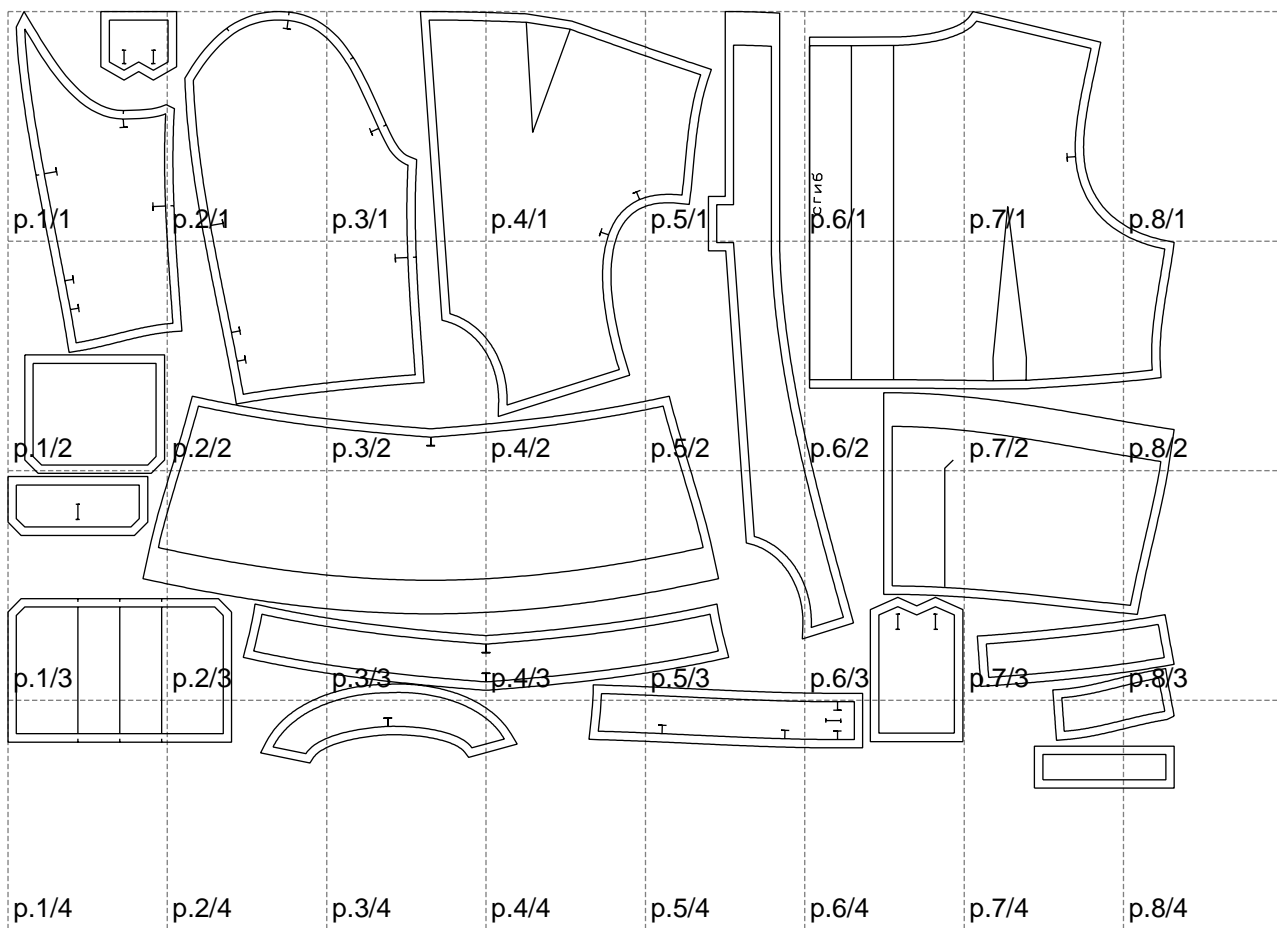

Not for print

Paper size: A4, size:1388.98 x924.71 mm

# Example

size:1488.98 x1383.38 mm

Maneken =1 ver.0

rz\_1=170

rz\_16=116

rz\_17=100

rz\_18=98.8

rz\_19=124

rz\_20=121

---

. . . . .  
. . . . .  
. . . . .