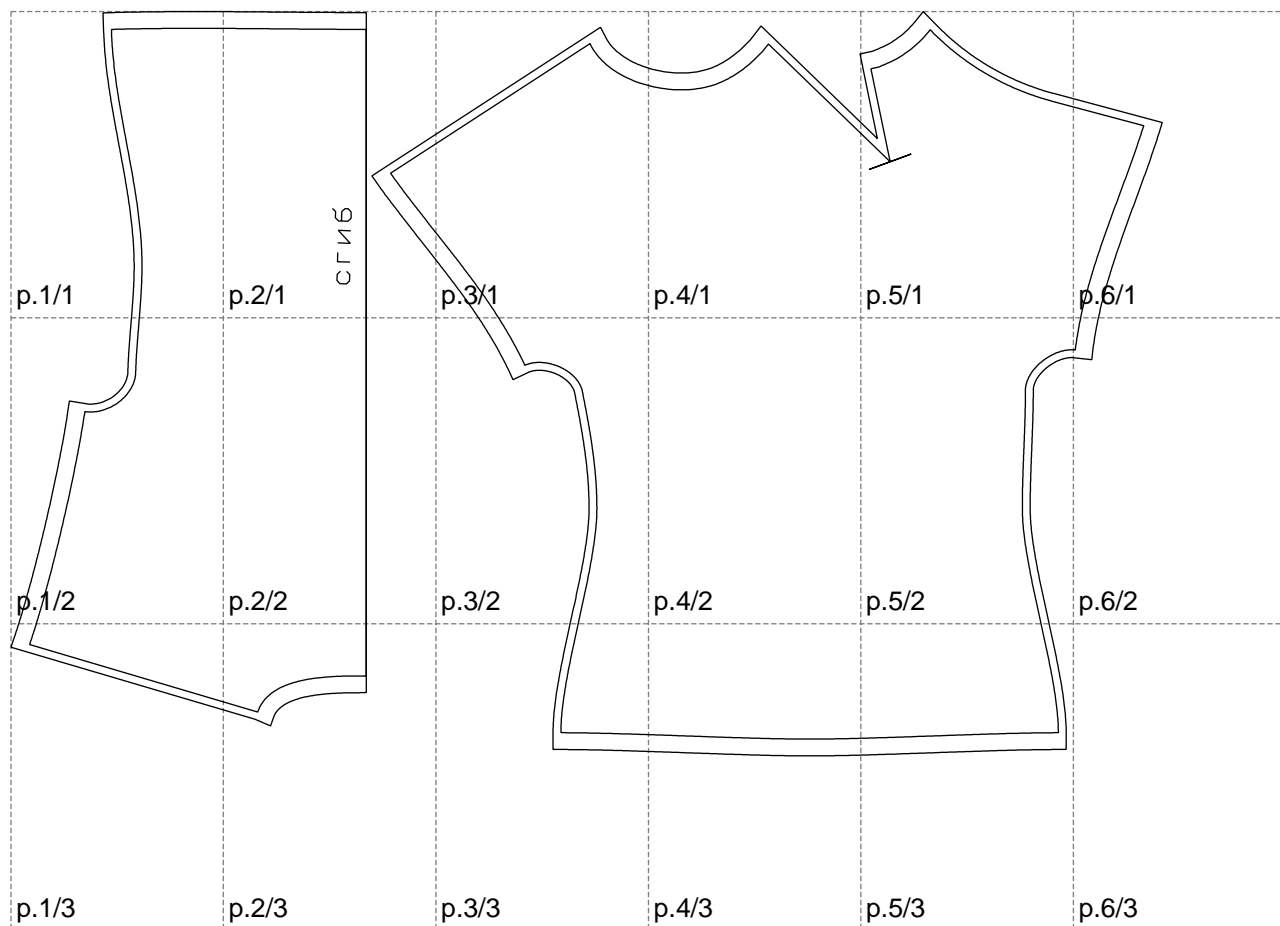

Not for print

Paper size: A4, size:1028.43 x664.77 mm

# Example

size:1018.32 x664.77 mm

Maneken =1 ver.0

rz\_1=170

rz\_16=92

rz\_17=78.8

rz\_18=71.8

rz\_19=100

rz\_20=98.1

---

. . . . .  
. . . . .  
. . . . .