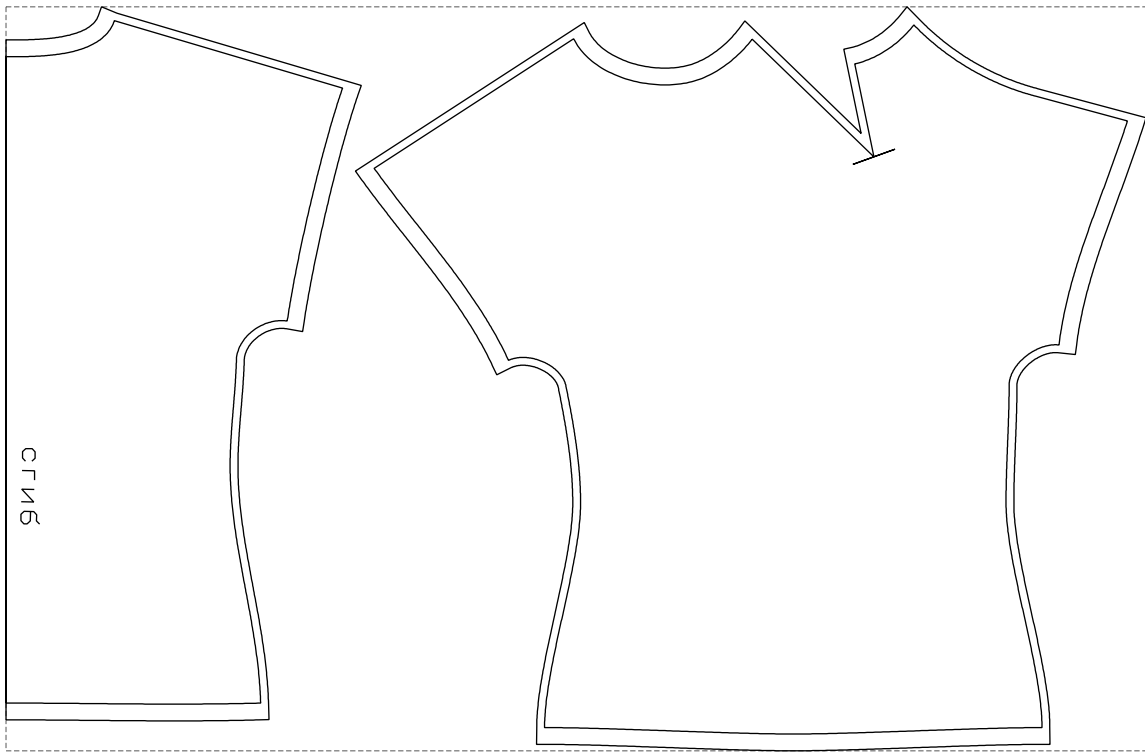

# Example

size:1018.32 x664.77 mm

Maneken =1 ver.0

rz\_1=170

rz\_16=92

rz\_17=78.8

rz\_18=71.8

rz\_19=100