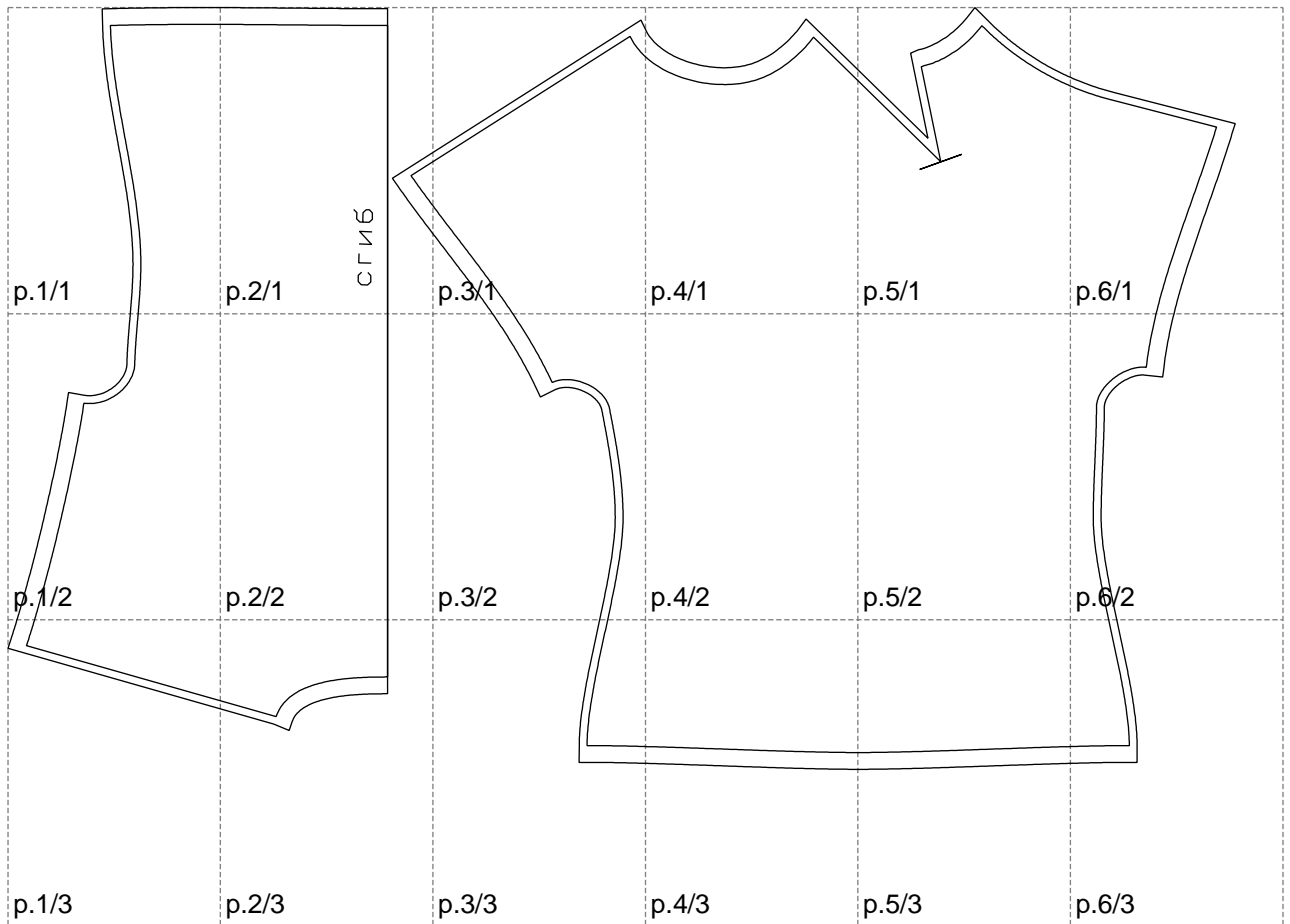

Not for print

Paper size: A4, size:1096.15 x680.32 mm

Example

size:1085.44 x680.32 mm

Maneken =1 ver.0

rz_1=170

rz_16=100

rz_17=85.4

rz_18=80.2

rz_19=108

rz_20=105.4

.
.
.