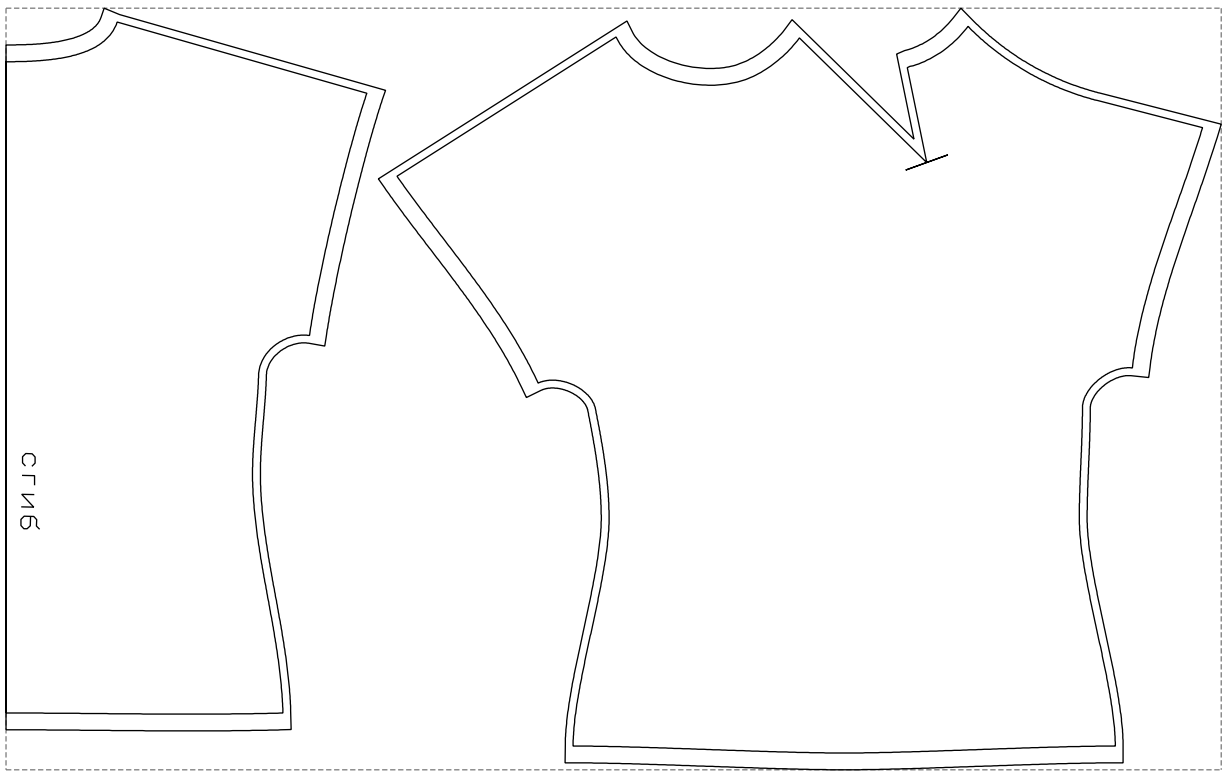

Not for print

Paper size: A4, size:1096.15 x680.32 mm

Example

size:1085.44 x680.32 mm

Maneken =1 ver.0

rz_1=170

rz_16=100

rz_17=85.4

rz_18=80.2

rz_19=108

rz_20=105.4

.
.
.