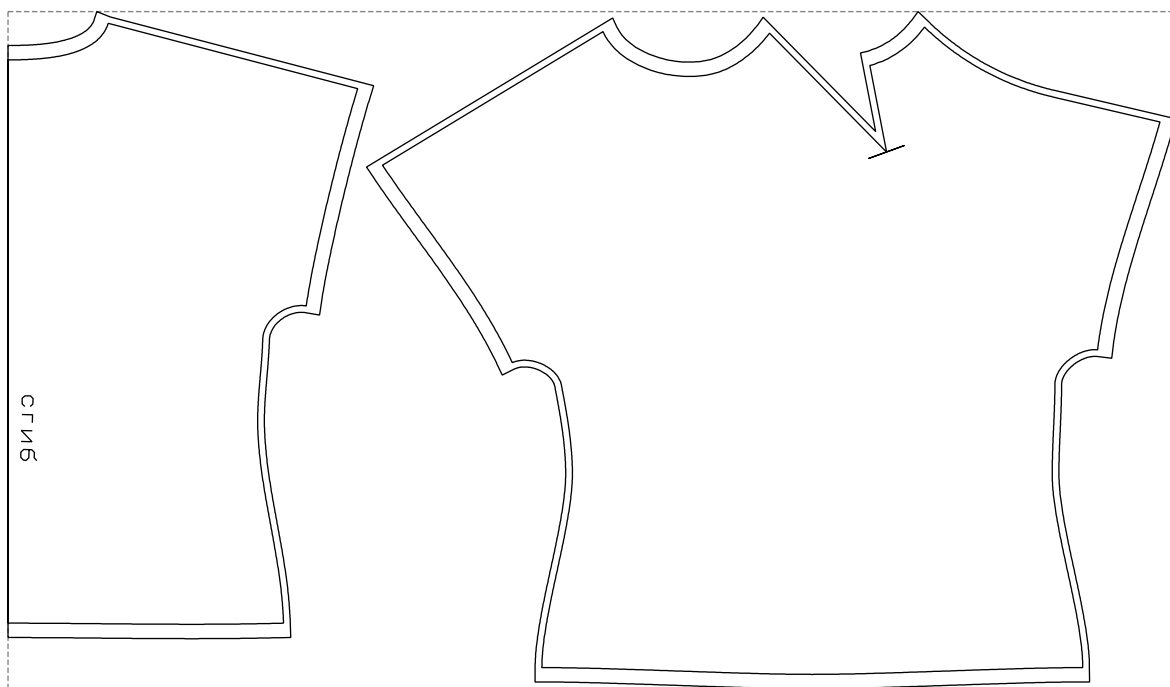

# Example

size:1217.01 x705.73 mm

Maneken =1 ver.0

rz\_1=170

rz\_16=116

rz\_17=100

rz\_18=98.8

rz\_19=124