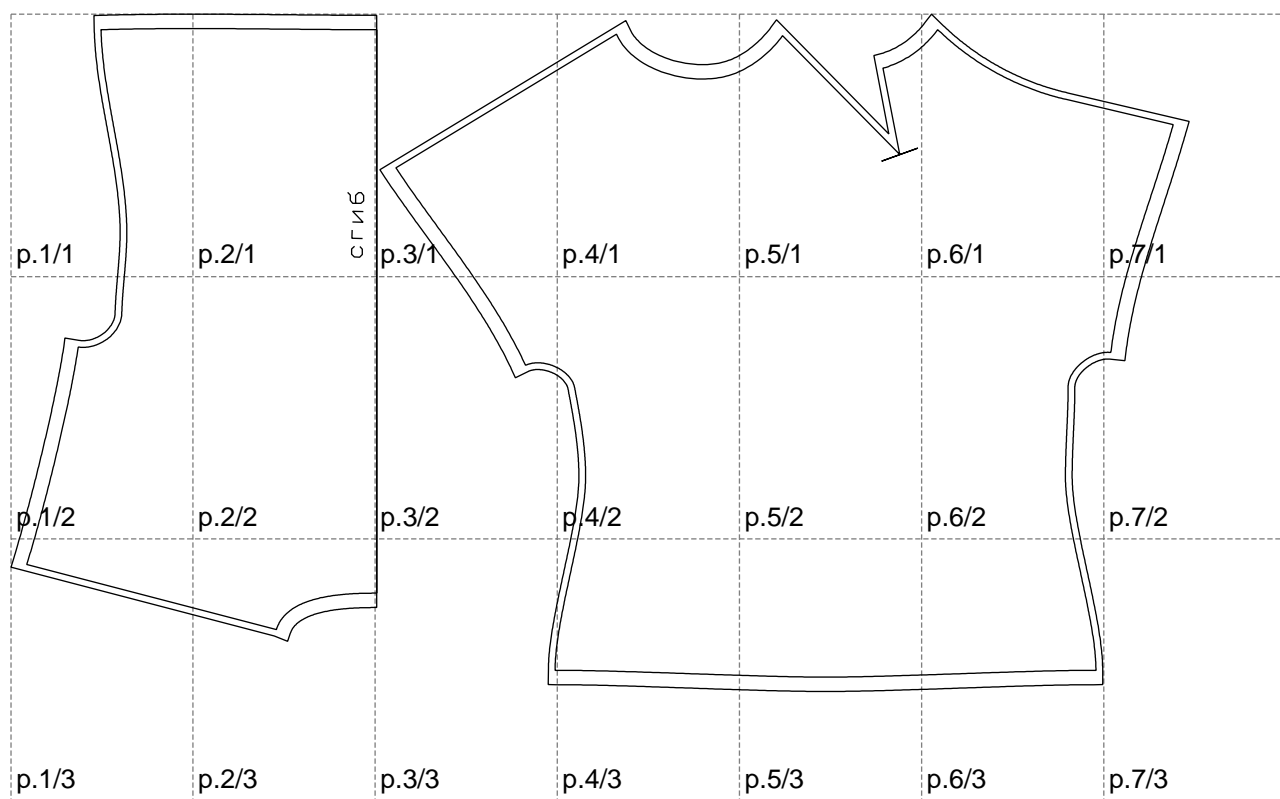

Not for print

Paper size: A4, size:1227.67 x705.73 mm

# Example

size:1217.01 x705.73 mm

Maneken =1 ver.0

rz\_1=170

rz\_16=116

rz\_17=100

rz\_18=98.8

rz\_19=124

rz\_20=121

---

. . . . .  
. . . . .  
. . . . .