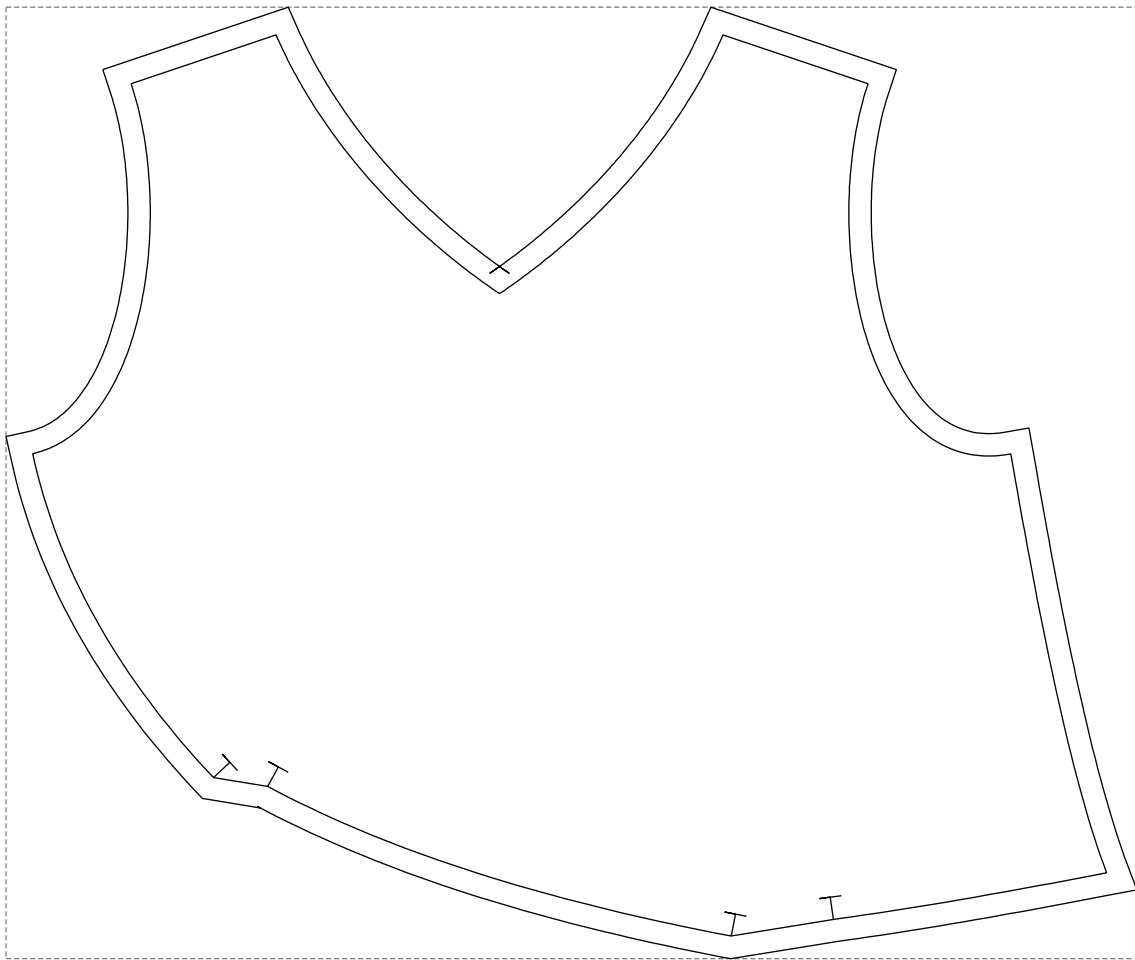

Not for print

Paper size: A4, size:1399.00 x1151.62 mm

# Example

size:505.08 x425.11 mm

Maneken =1 ver.0

rz\_1=170

rz\_16=92

rz\_17=78.8

rz\_18=71.8

rz\_19=100