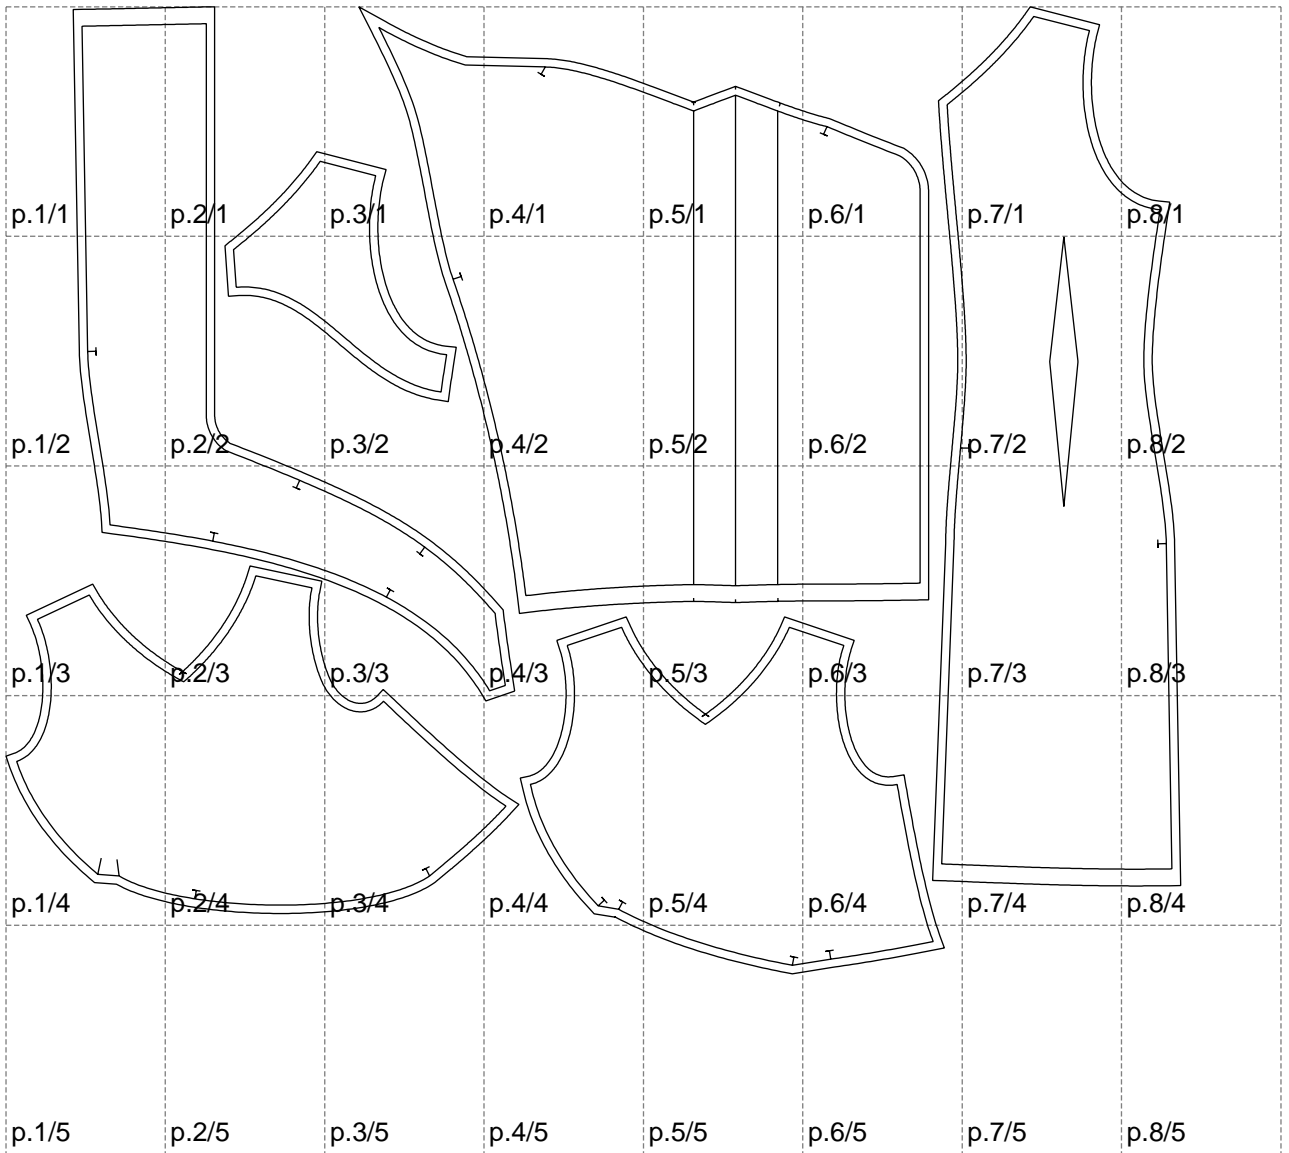

Not for print

Paper size: A4, size:1399.00 x1151.62 mm

# Example

size:505.08 x425.11 mm

Maneken =1 ver.0

rz\_1=170

rz\_16=92

rz\_17=78.8

rz\_18=71.8

rz\_19=100

rz\_20=98.1

---

. . . . .  
. . . . .  
. . . . .