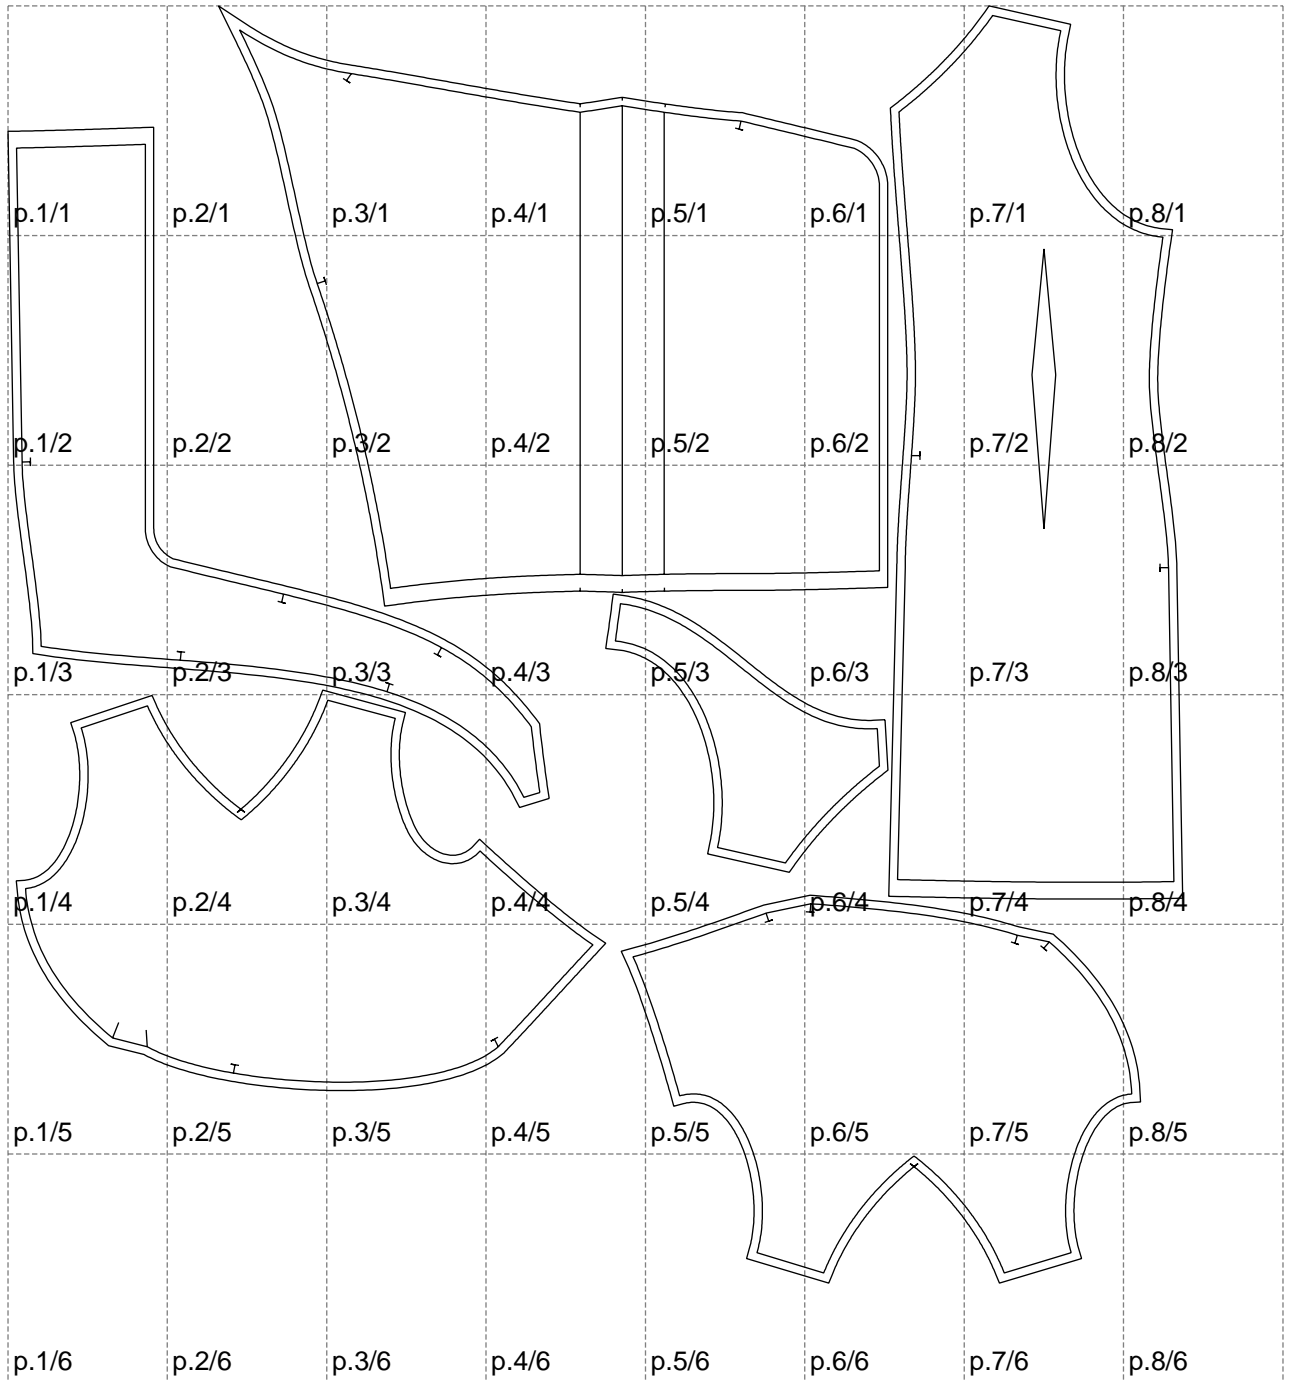

Not for print

Paper size: A4, size:1399.00 x1520.95 mm

# Example

size:618.52 x462.02 mm

Maneken =1 ver.0

rz\_1=170

rz\_16=116

rz\_17=100

rz\_18=98.8

rz\_19=124

rz\_20=121

---

. . . . .  
. . . . .  
. . . . .