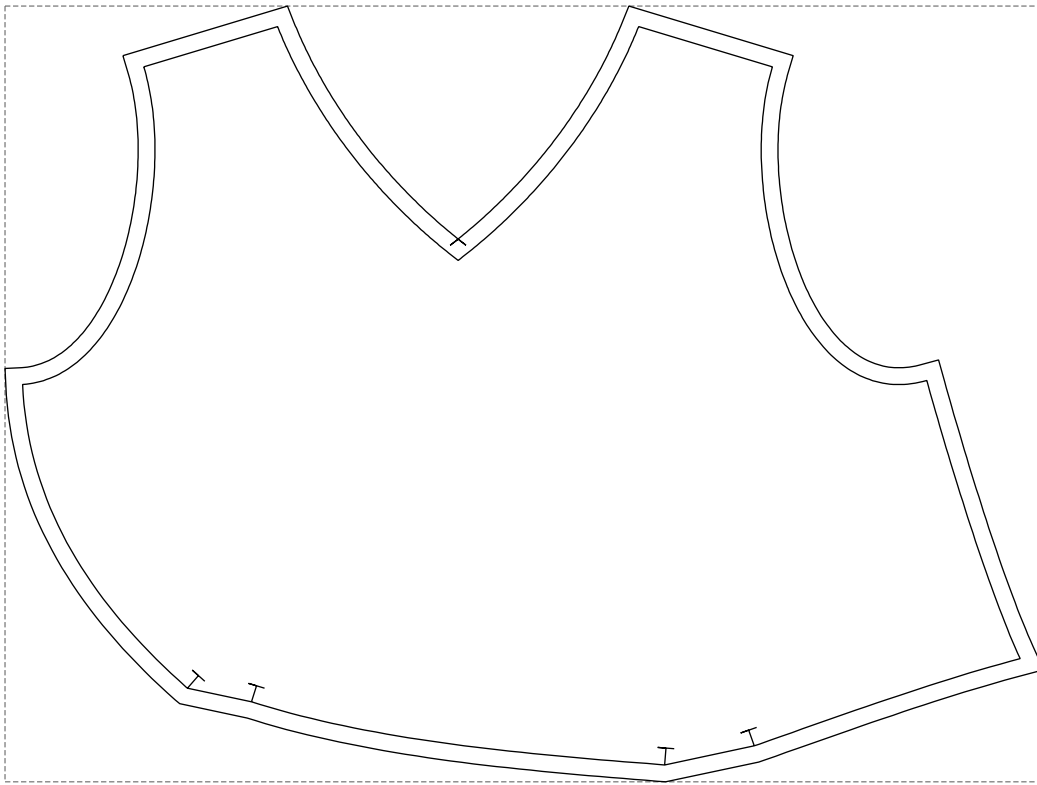

Not for print

Paper size: A4, size:1399.00 x1520.95 mm

# Example

size:618.52 x462.02 mm

Maneken =1 ver.0

rz\_1=170

rz\_16=116

rz\_17=100

rz\_18=98.8

rz\_19=124