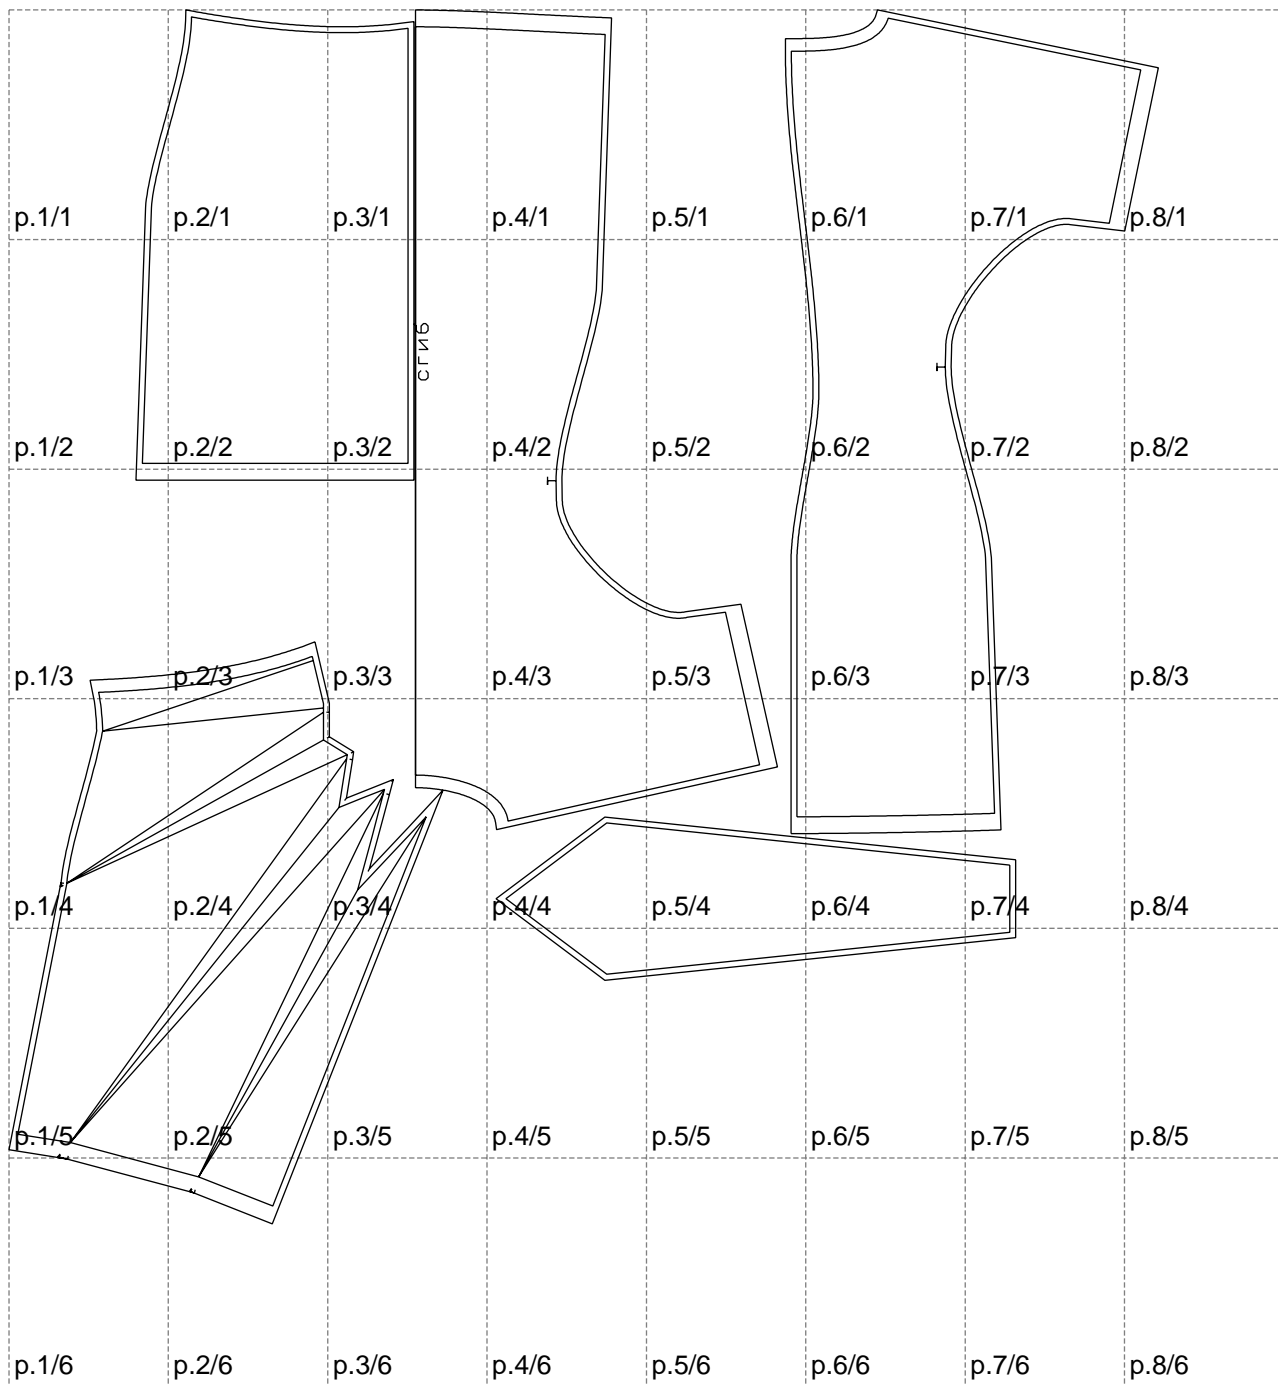

Not for print

Paper size: A4, size:1368.93 x1445.47 mm

# Example

size:1327.70 x1637.62 mm

Maneken =1 ver.0

rz\_1=170

rz\_16=88

rz\_17=75.6

rz\_18=67.6

rz\_19=96

rz\_20=94.6

---

. . . . .  
. . . . .  
. . . . .