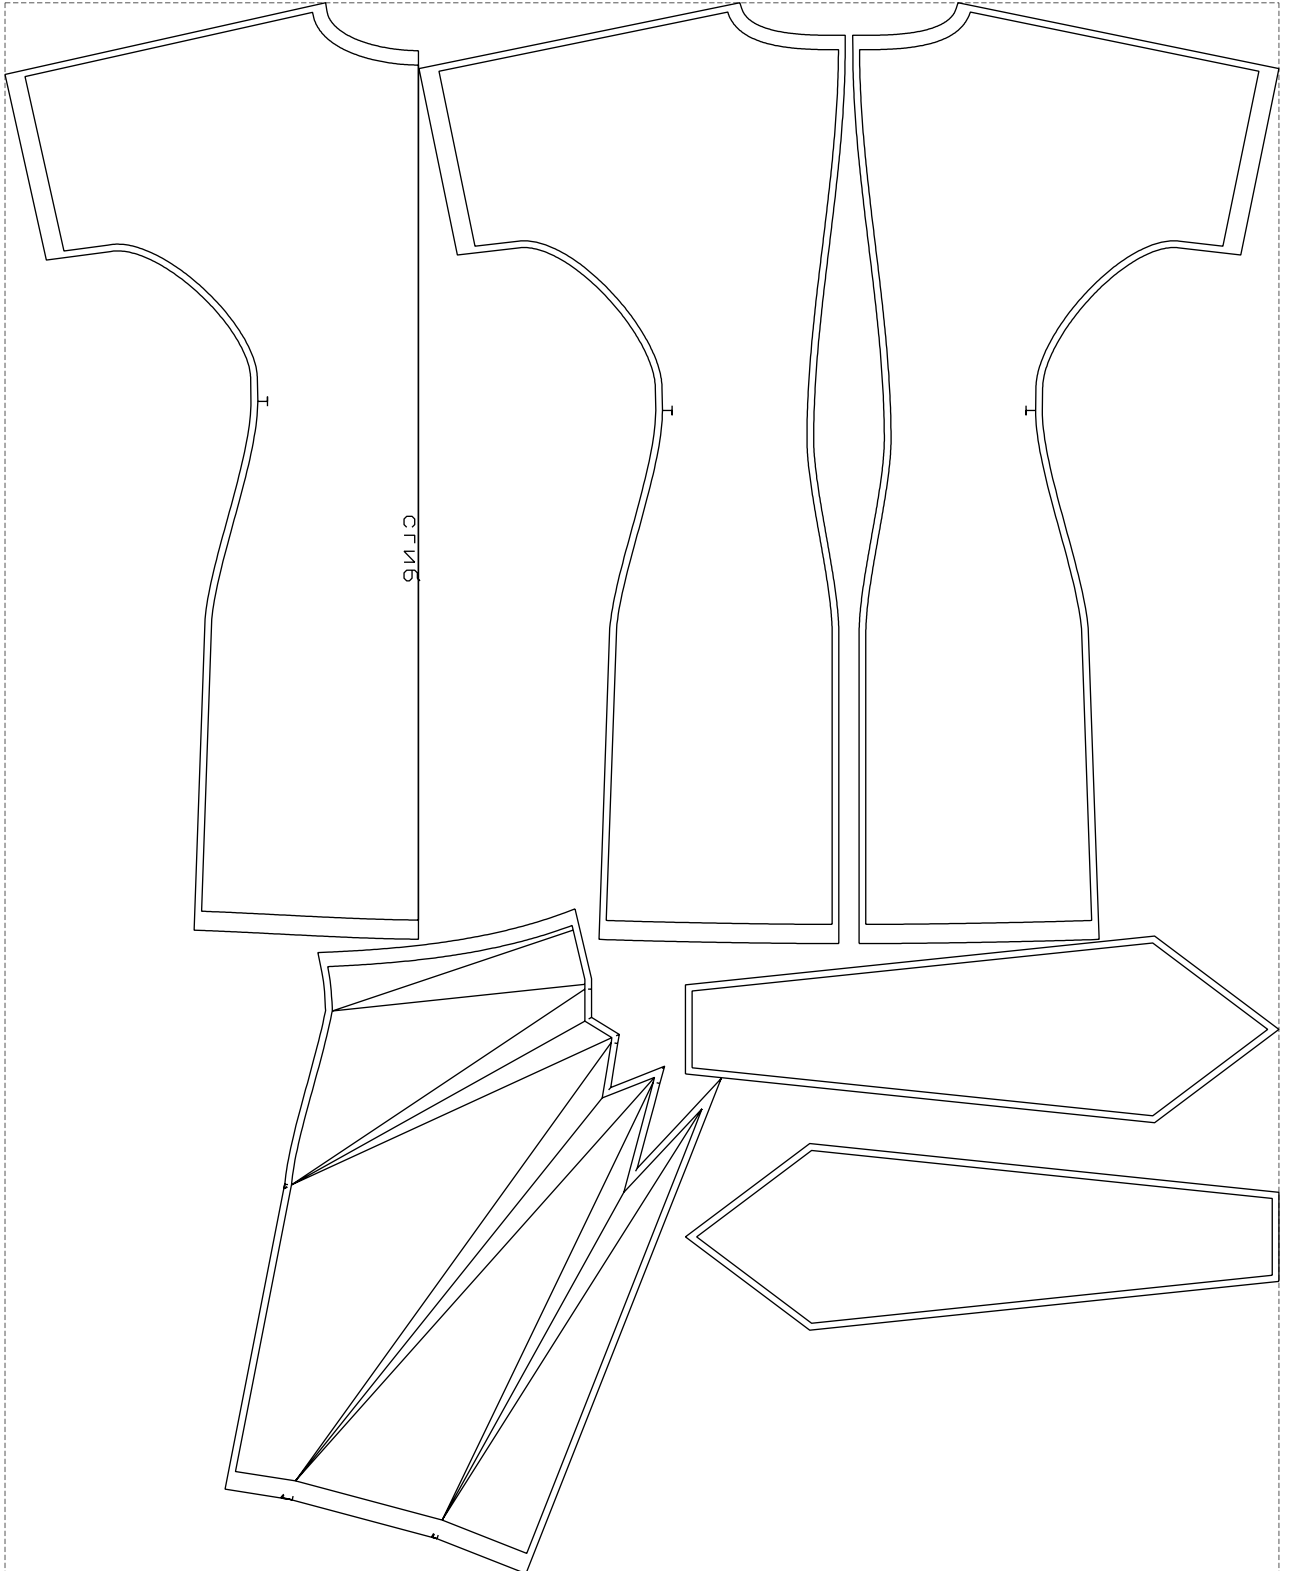

Not for print

Paper size: A4, size:1368.93 x1445.47 mm

# Example

size:1327.70 x1637.62 mm

Maneken =1 ver.0

rz\_1=170

rz\_16=88

rz\_17=75.6

rz\_18=67.6

rz\_19=96