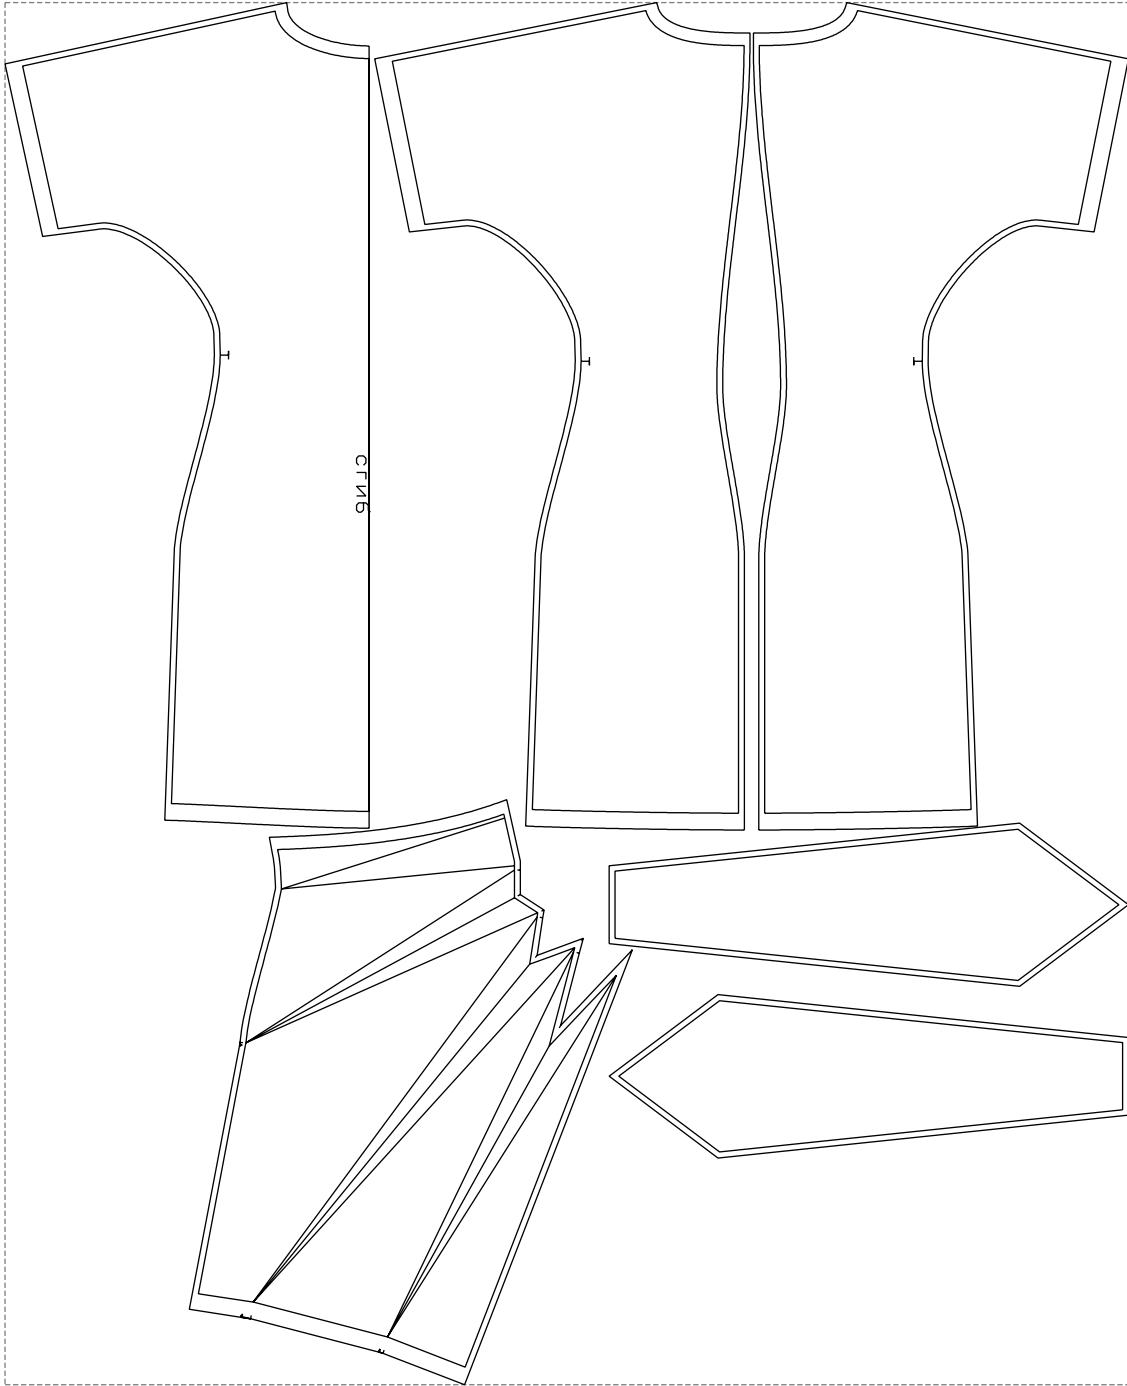

Not for print

Paper size: A4, size:1388.98 x1454.22 mm

# Example

size:1338.19 x1646.55 mm

Maneken =1 ver.0

rz\_1=170

rz\_16=92

rz\_17=78.8

rz\_18=71.8

rz\_19=100

rz\_20=98.1

---

. . . . .  
. . . . .  
. . . . .