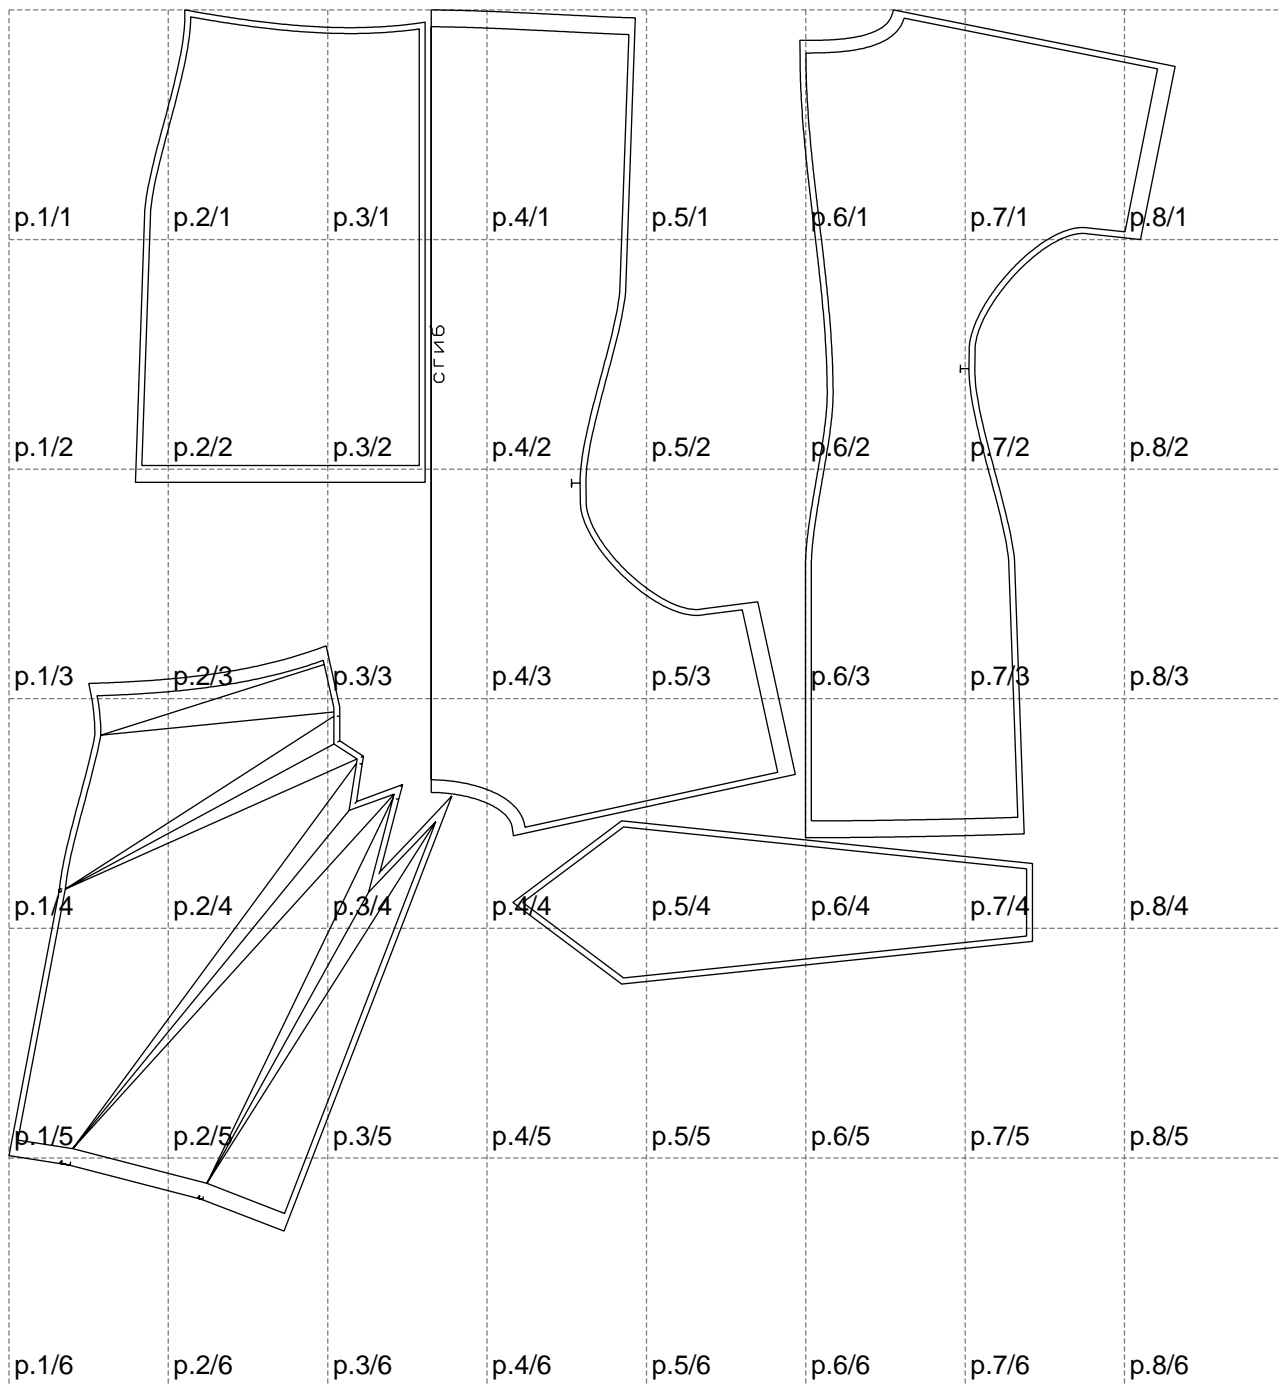

Not for print

Paper size: A4, size:1388.98 x1454.22 mm

# Example

size:1338.19 x1646.55 mm

Maneken =1 ver.0

rz\_1=170

rz\_16=92

rz\_17=78.8

rz\_18=71.8

rz\_19=100

rz\_20=98.1

---

. . . . .  
. . . . .  
. . . . .