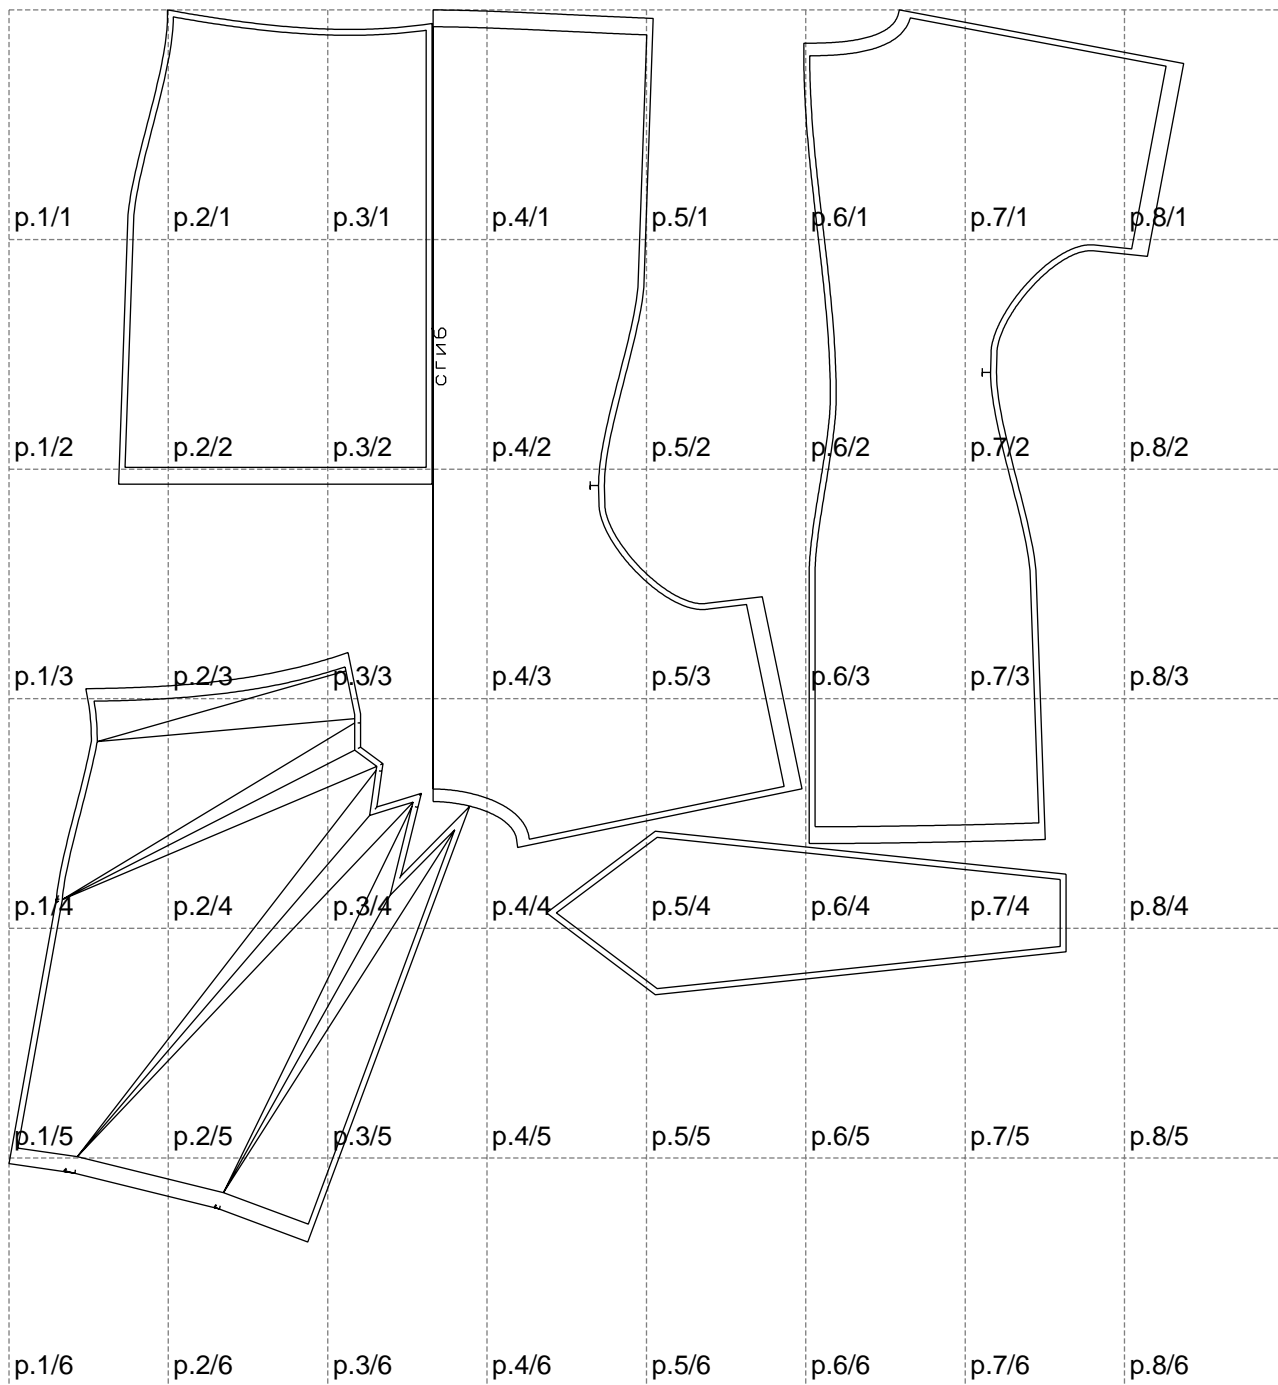

Not for print

Paper size: A4, size:1399.00 x1467.07 mm

# Example

size:1347.60 x1671.35 mm

Maneken =1 ver.0

rz\_1=170

rz\_16=100

rz\_17=85.4

rz\_18=80.2

rz\_19=108

rz\_20=105.4

---

. . . . .  
. . . . .  
. . . . .