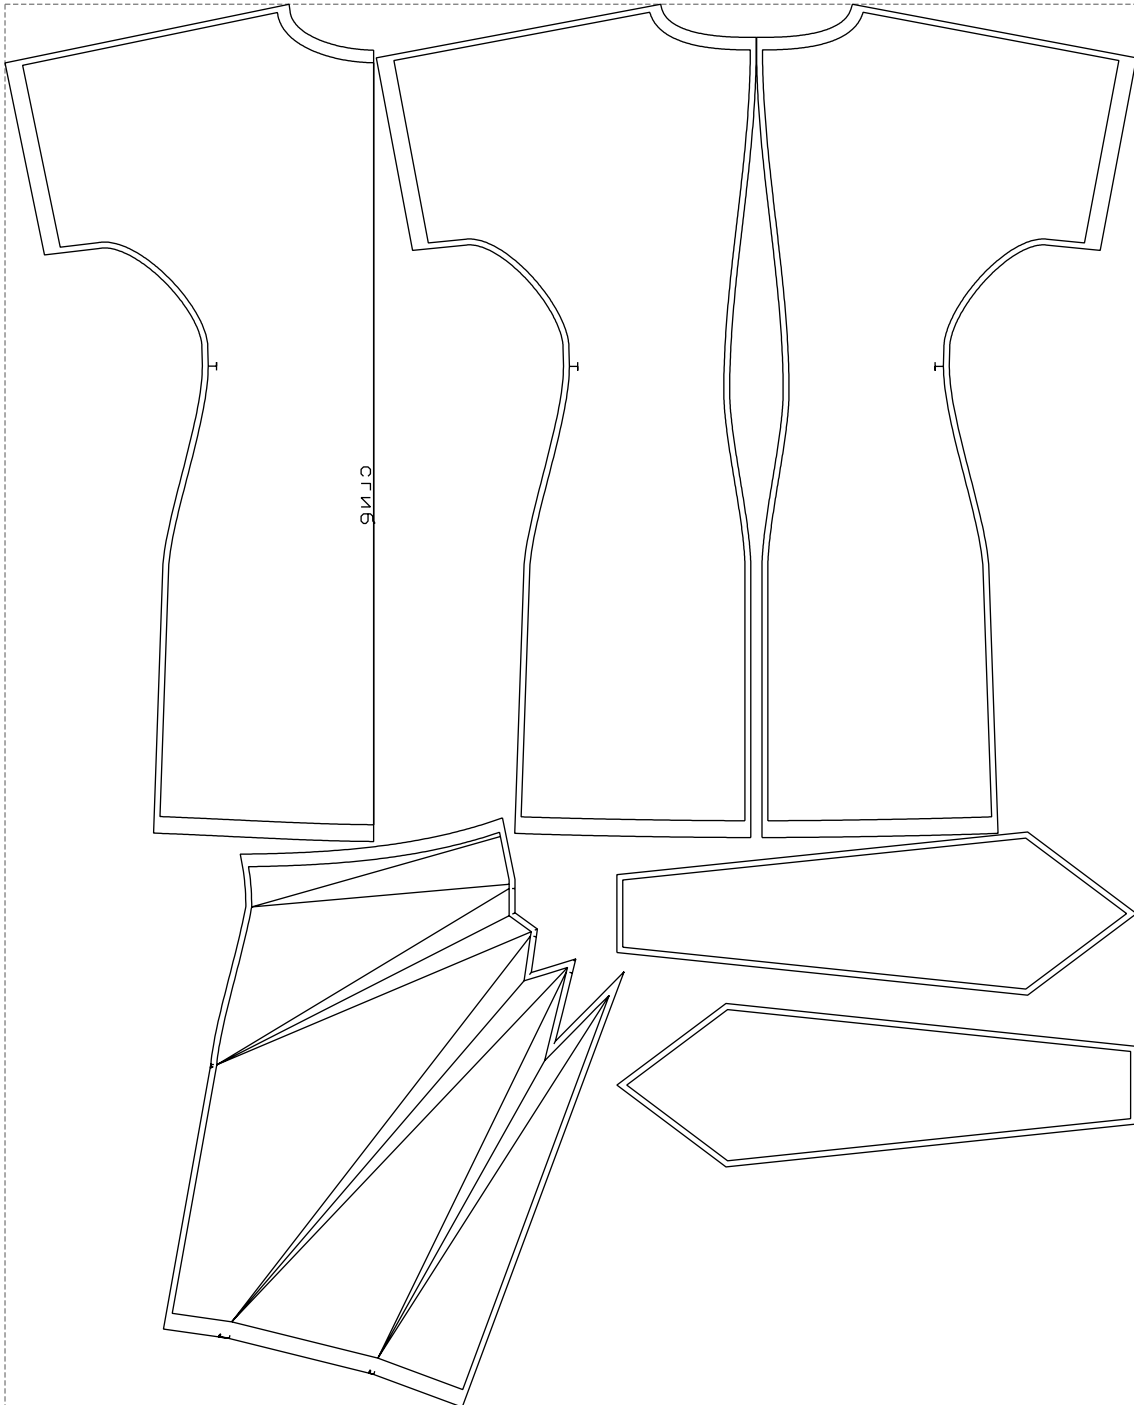

Not for print

Paper size: A4, size:1399.00 x1467.07 mm

# Example

size:1347.60 x1671.35 mm

Maneken =1 ver.0

rz\_1=170

rz\_16=100

rz\_17=85.4

rz\_18=80.2

rz\_19=108

rz\_20=105.4

---

. . . . .  
. . . . .  
. . . . .