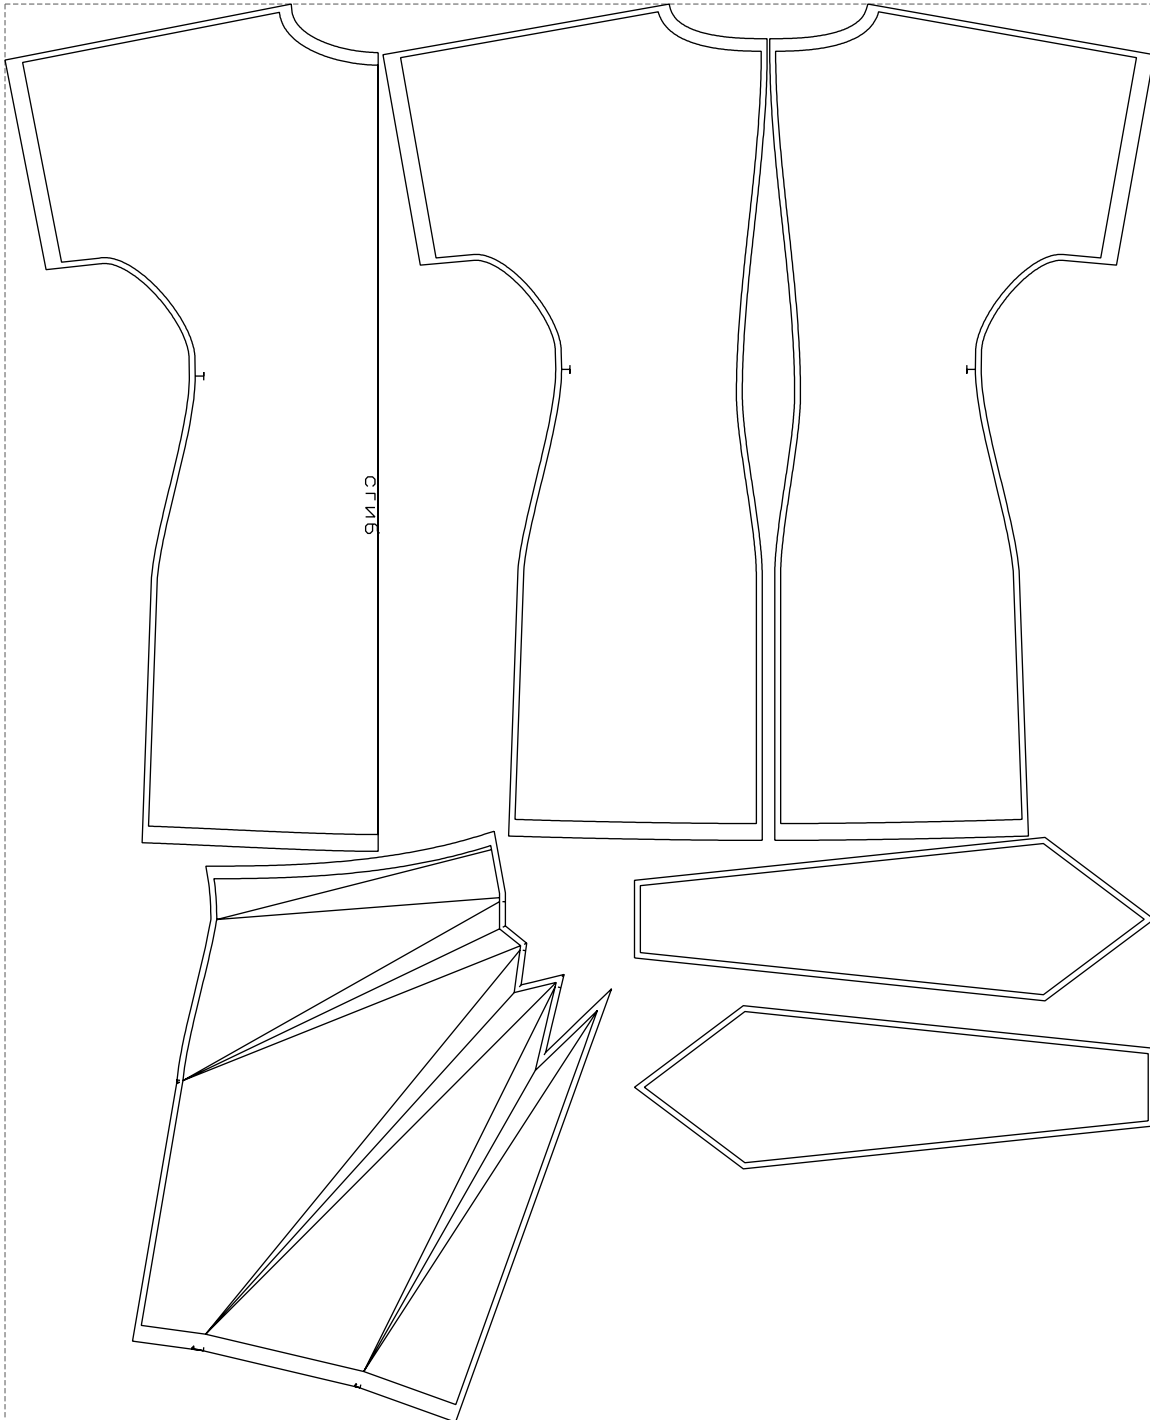

Not for print

Paper size: A4, size:1399.00 x1497.19 mm

# Example

size:1368.44 x1689.45 mm

Maneken =1 ver.0

rz\_1=170

rz\_16=108

rz\_17=92.5

rz\_18=89.2

rz\_19=116