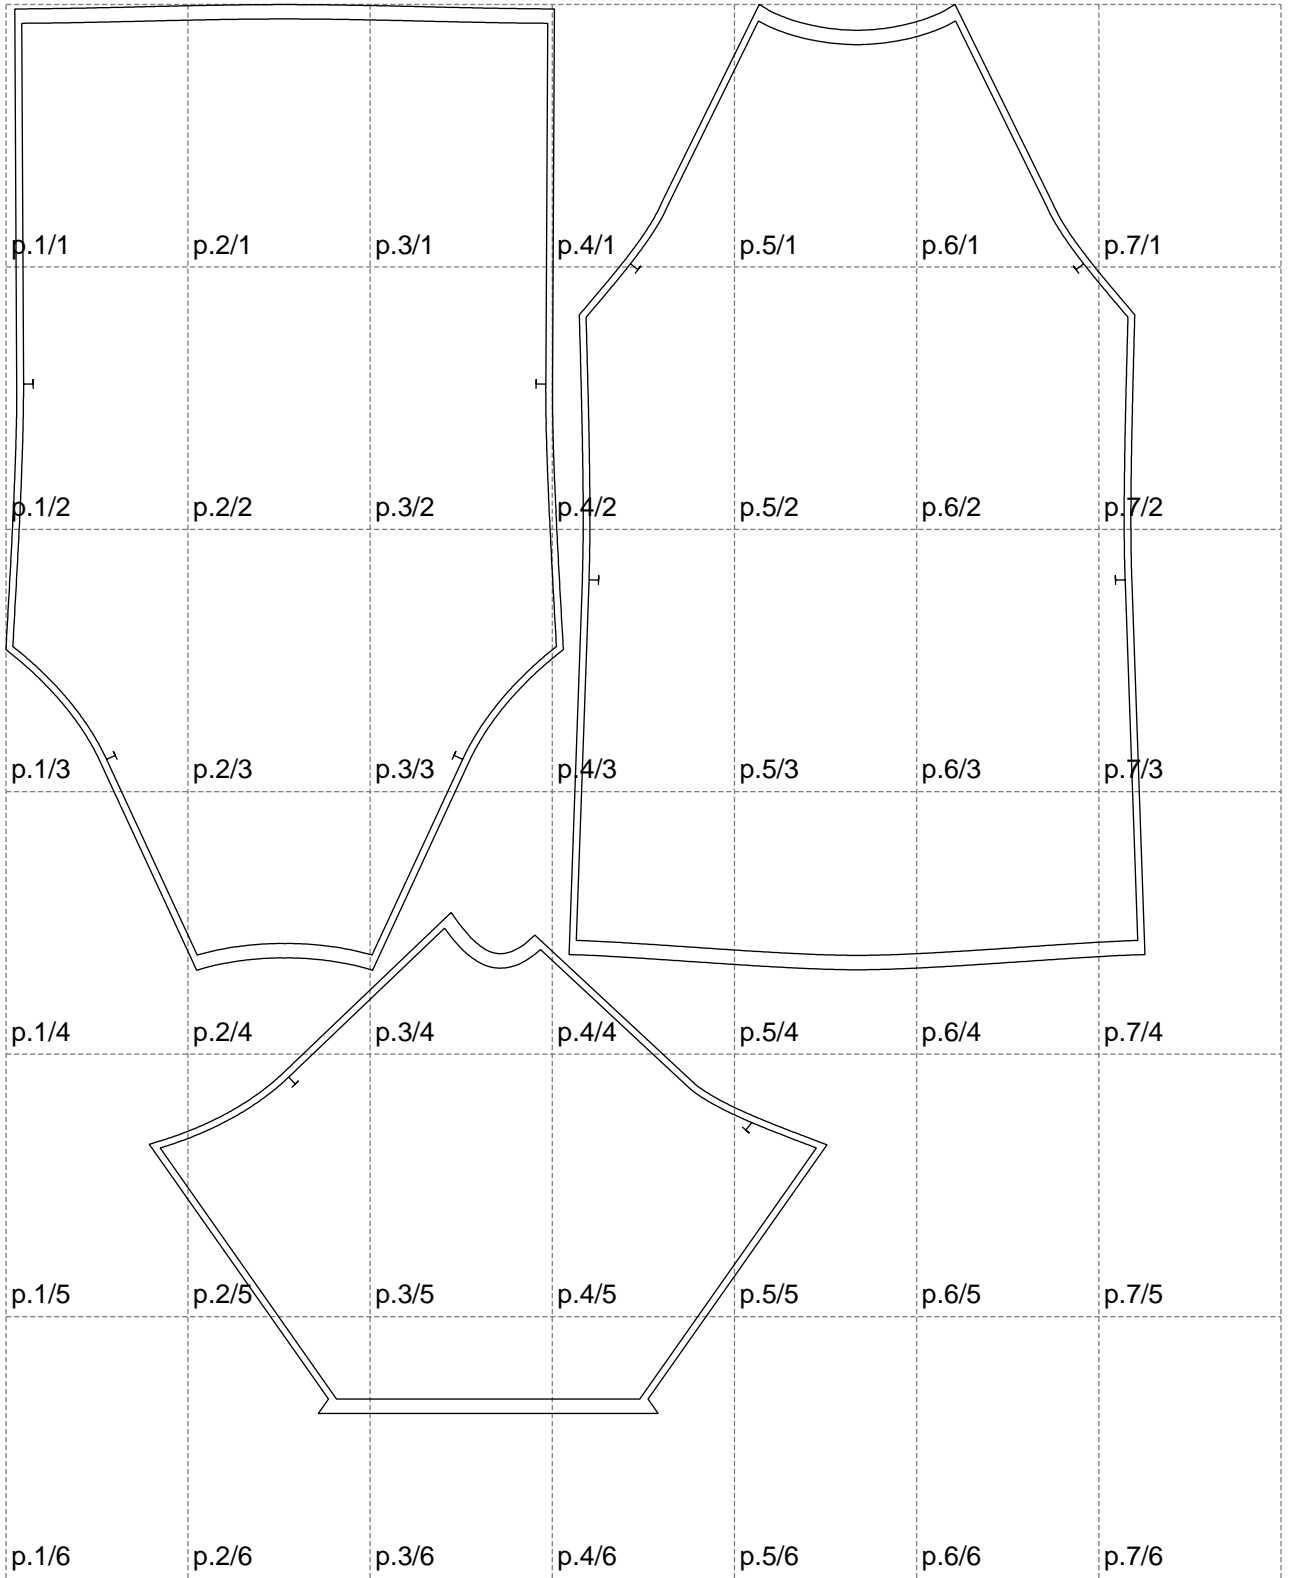

Not for print

Paper size: A4, size:1186.90 x1468.07 mm

# Example

size:1186.24 x1006.17 mm

Maneken =1 ver.0

rz\_1=170

rz\_16=100

rz\_17=85.4

rz\_18=80.2

rz\_19=108

rz\_20=105.4

---

. . . . .  
. . . . .  
. . . . .