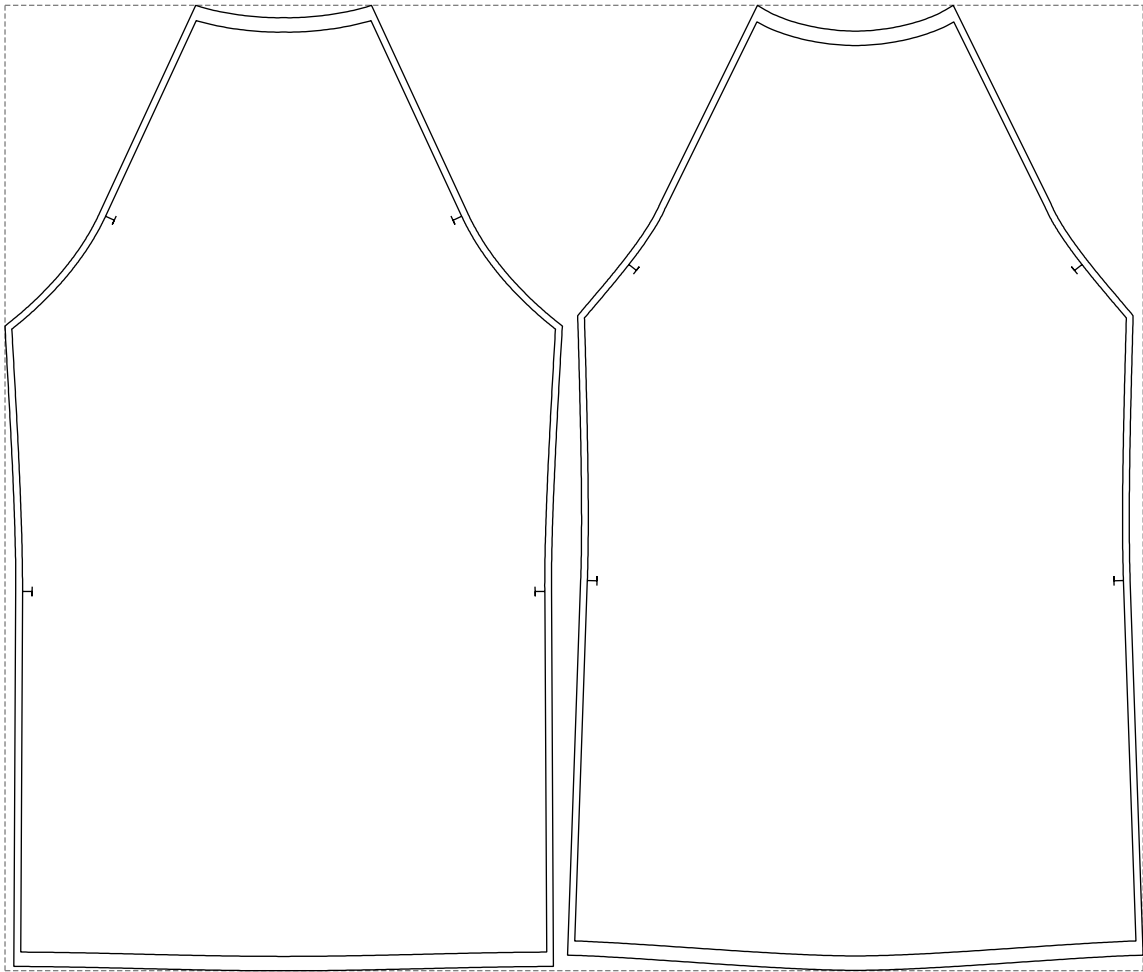

Not for print

Paper size: A4, size:1186.90 x1468.07 mm

# Example

size:1186.24 x1006.17 mm

Maneken =1 ver.0

rz\_1=170

rz\_16=100

rz\_17=85.4

rz\_18=80.2

rz\_19=108

rz\_20=105.4

---

. . . . .  
. . . . .  
. . . . .