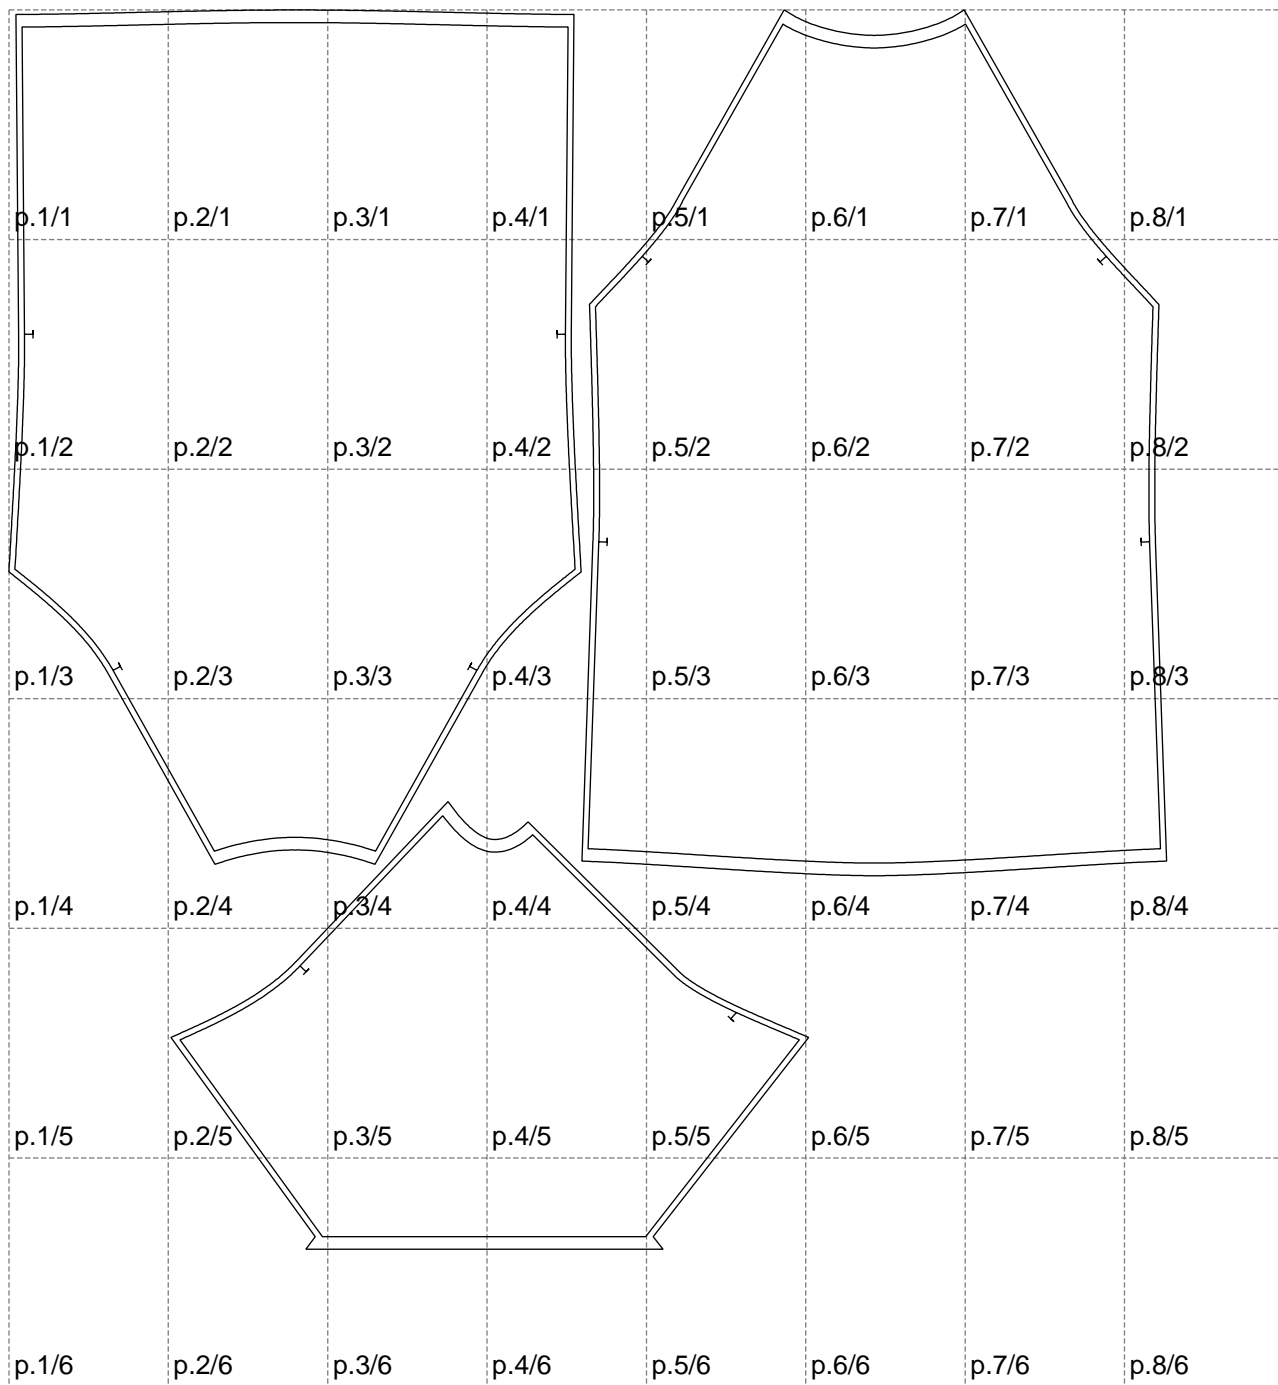

Not for print

Paper size: A4, size:1378.79 x1475.80 mm

# Example

size:1387.98 x1030.89 mm

Maneken =1 ver.0

rz\_1=170

rz\_16=120

rz\_17=104

rz\_18=103.6

rz\_19=128

rz\_20=125.1

---

. . . . .  
. . . . .  
. . . . .