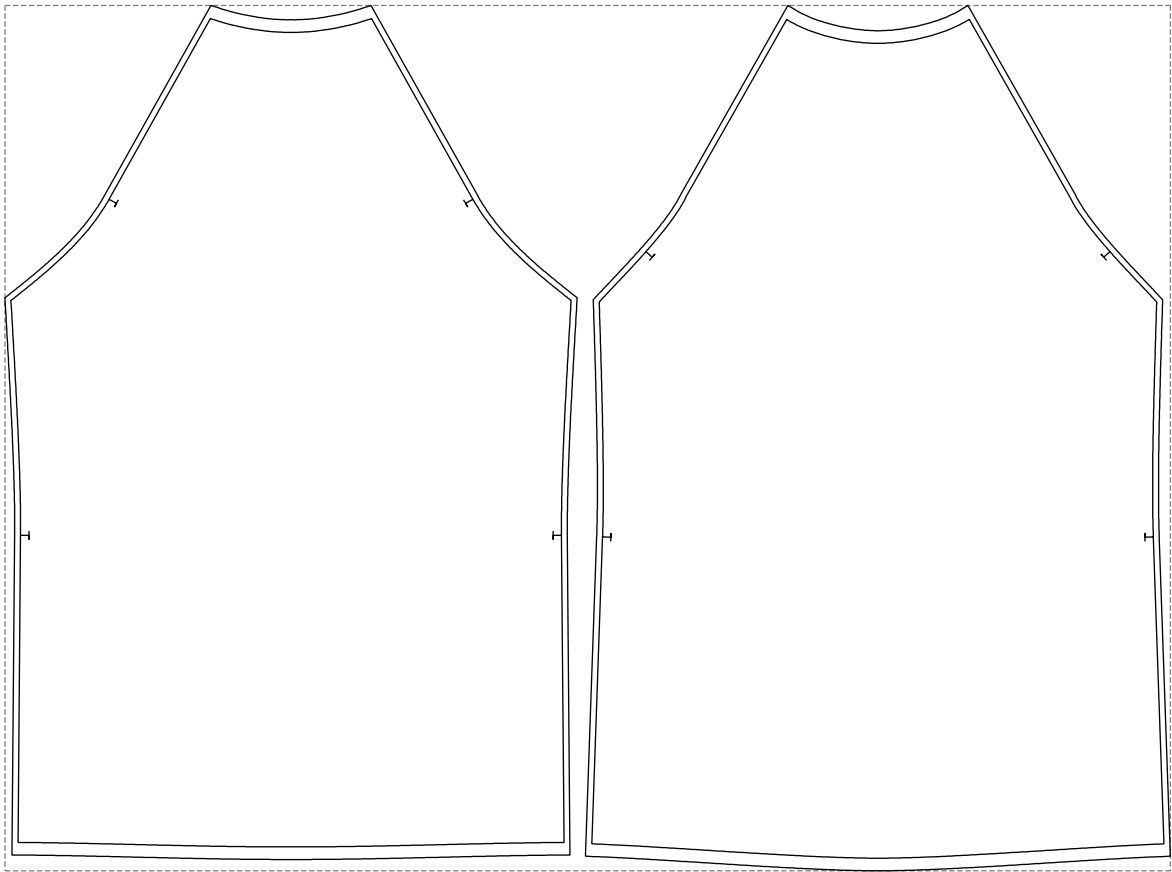

Not for print

Paper size: A4, size:1378.79 x1475.80 mm

# Example

size:1387.98 x1030.89 mm

Maneken =1 ver.0

rz\_1=170

rz\_16=120

rz\_17=104

rz\_18=103.6

rz\_19=128

rz\_20=125.1

---

. . . . .  
. . . . .  
. . . . .