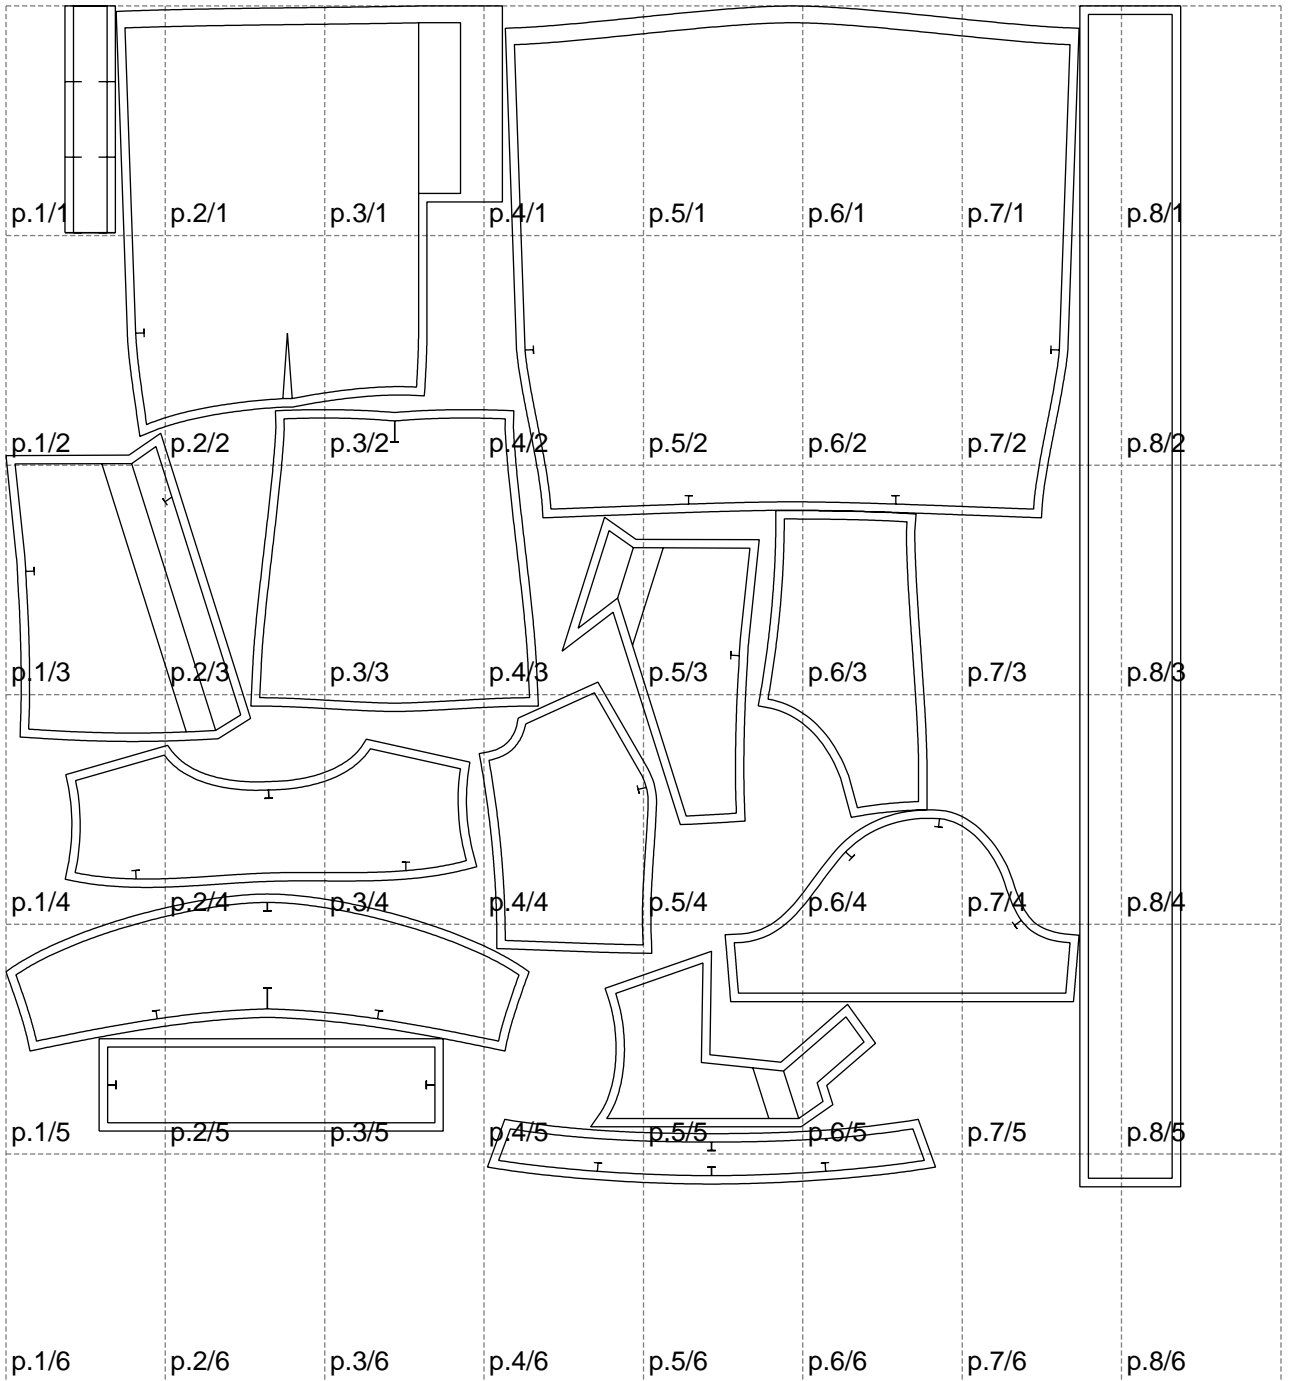

Not for print

Paper size: A4, size:1399.00 x1406.00 mm

# Example

size:1499.00 x1711.91 mm

Maneken =1 ver.0

rz\_1=170

rz\_16=120

rz\_17=104

rz\_18=103.6

rz\_19=128

rz\_20=125.1

---

. . . . .  
. . . . .  
. . . . .