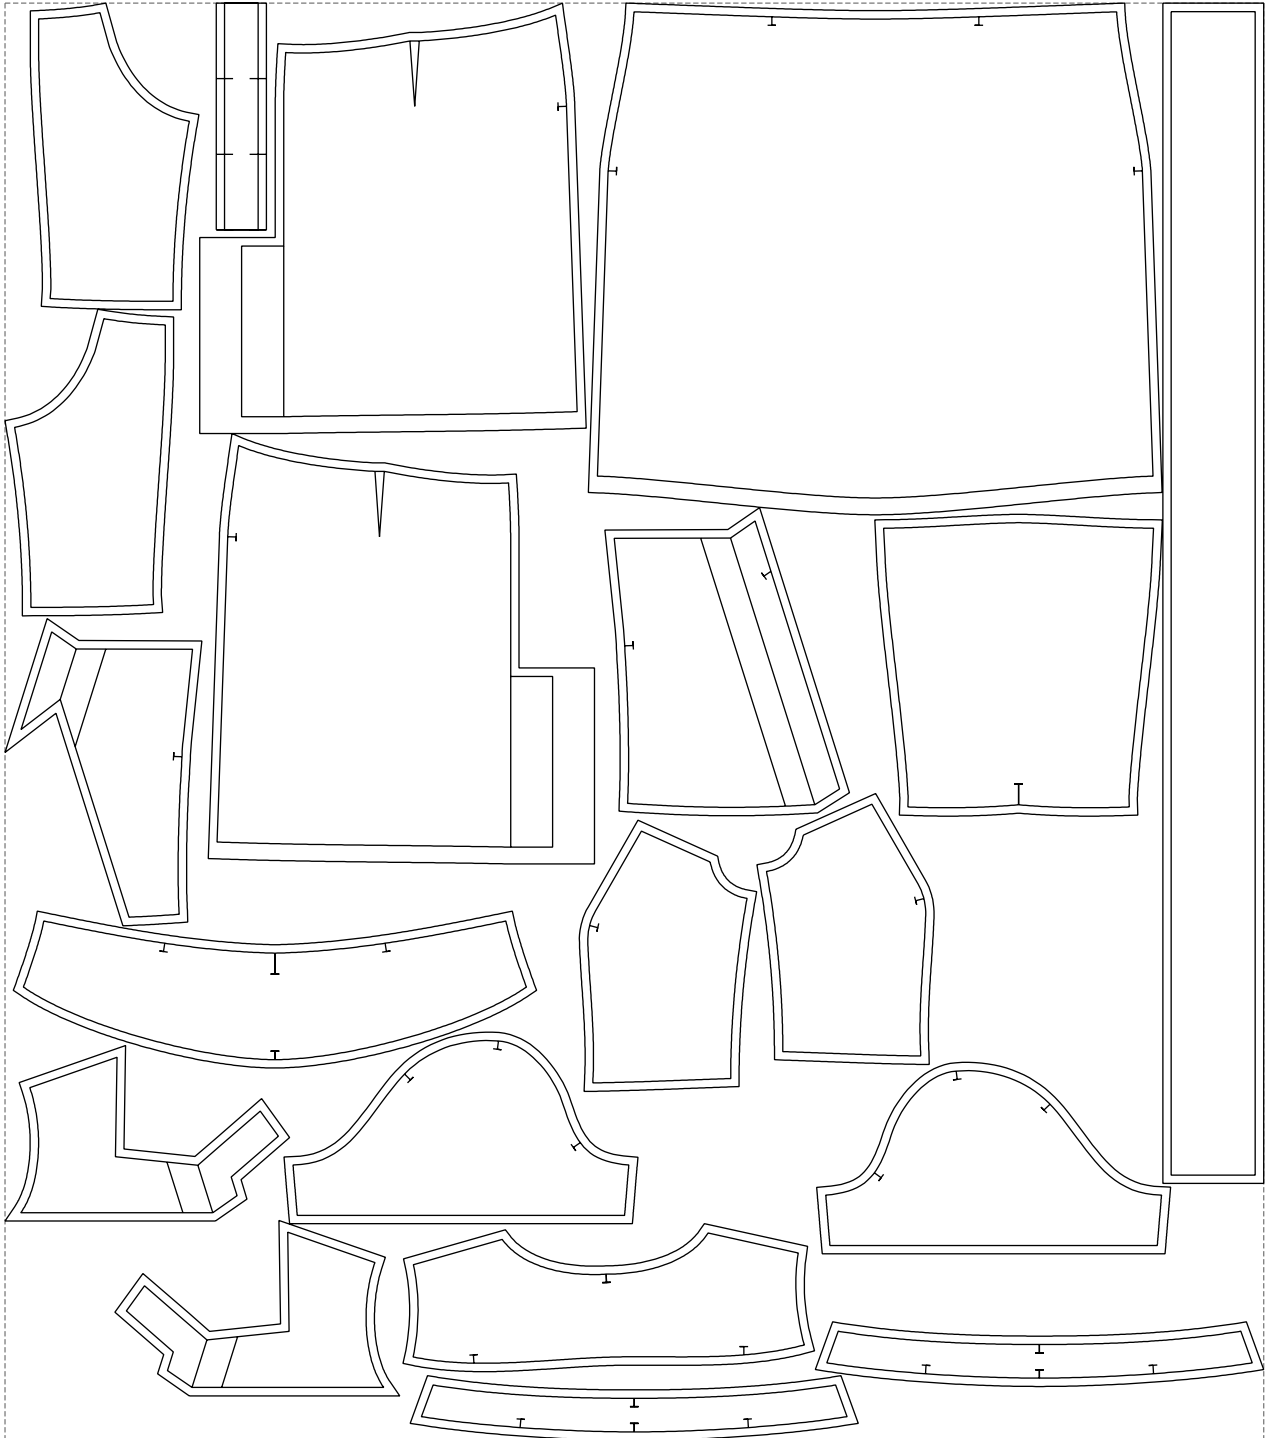

Not for print

Paper size: A4, size:1399.00 x1406.00 mm

# Example

size:1499.00 x1711.91 mm

Maneken =1 ver.0

rz\_1=170

rz\_16=120

rz\_17=104

rz\_18=103.6

rz\_19=128

rz\_20=125.1

---

. . . . .  
. . . . .  
. . . . .