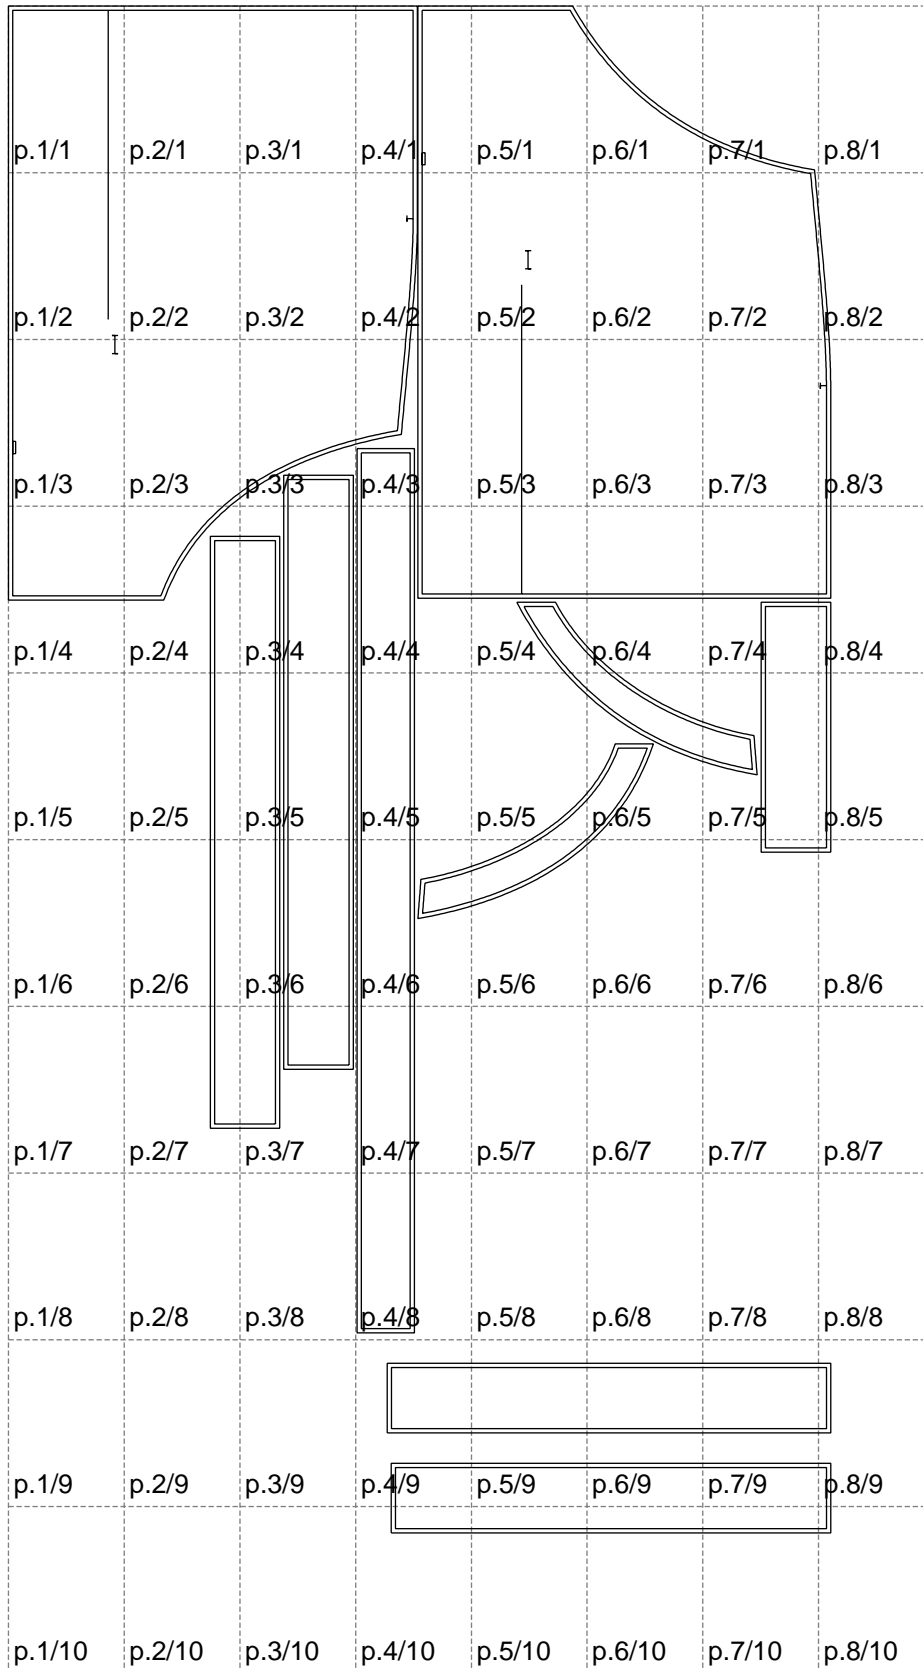

Not for print

Paper size: A4, size:1348.42 x2503.61 mm

# Example

size:1458.86 x1948.49 mm

Maneken =1 ver.0

rz\_1=170

rz\_16=92

rz\_17=78.8

rz\_18=71.8

rz\_19=100

rz\_20=98.1

---

. . . . .  
. . . . .  
. . . . .