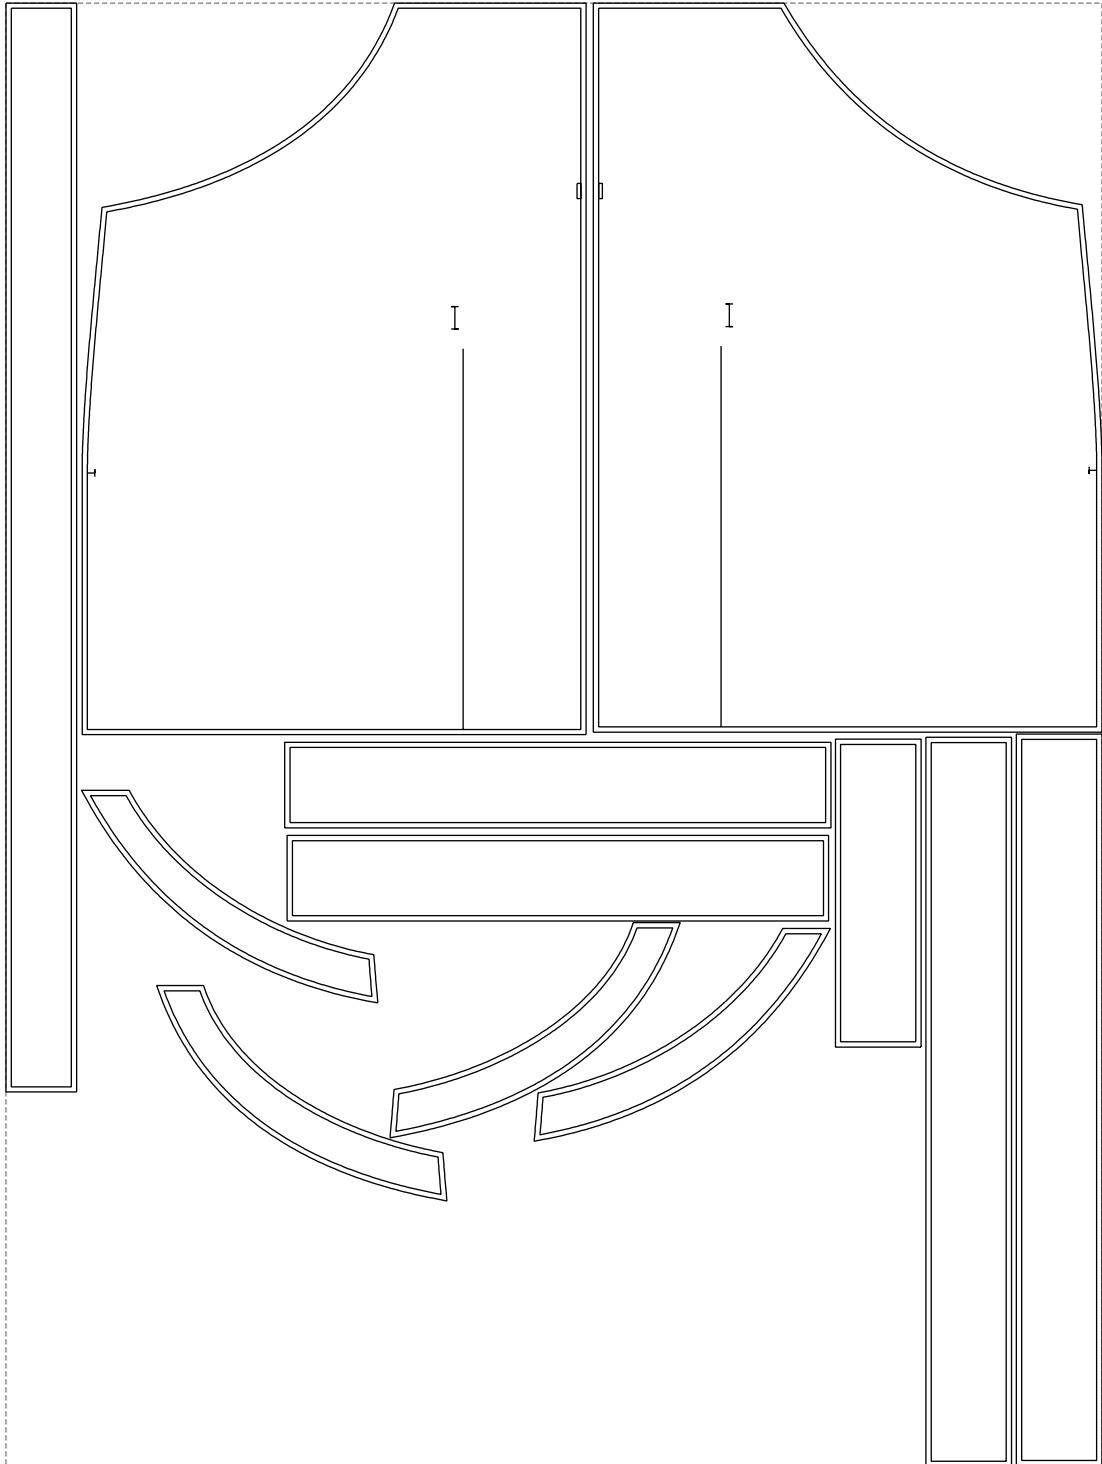

Not for print

Paper size: A4, size:1348.42 x2503.61 mm

# Example

size:1458.86 x1948.49 mm

Maneken =1 ver.0

rz\_1=170

rz\_16=92

rz\_17=78.8

rz\_18=71.8

rz\_19=100