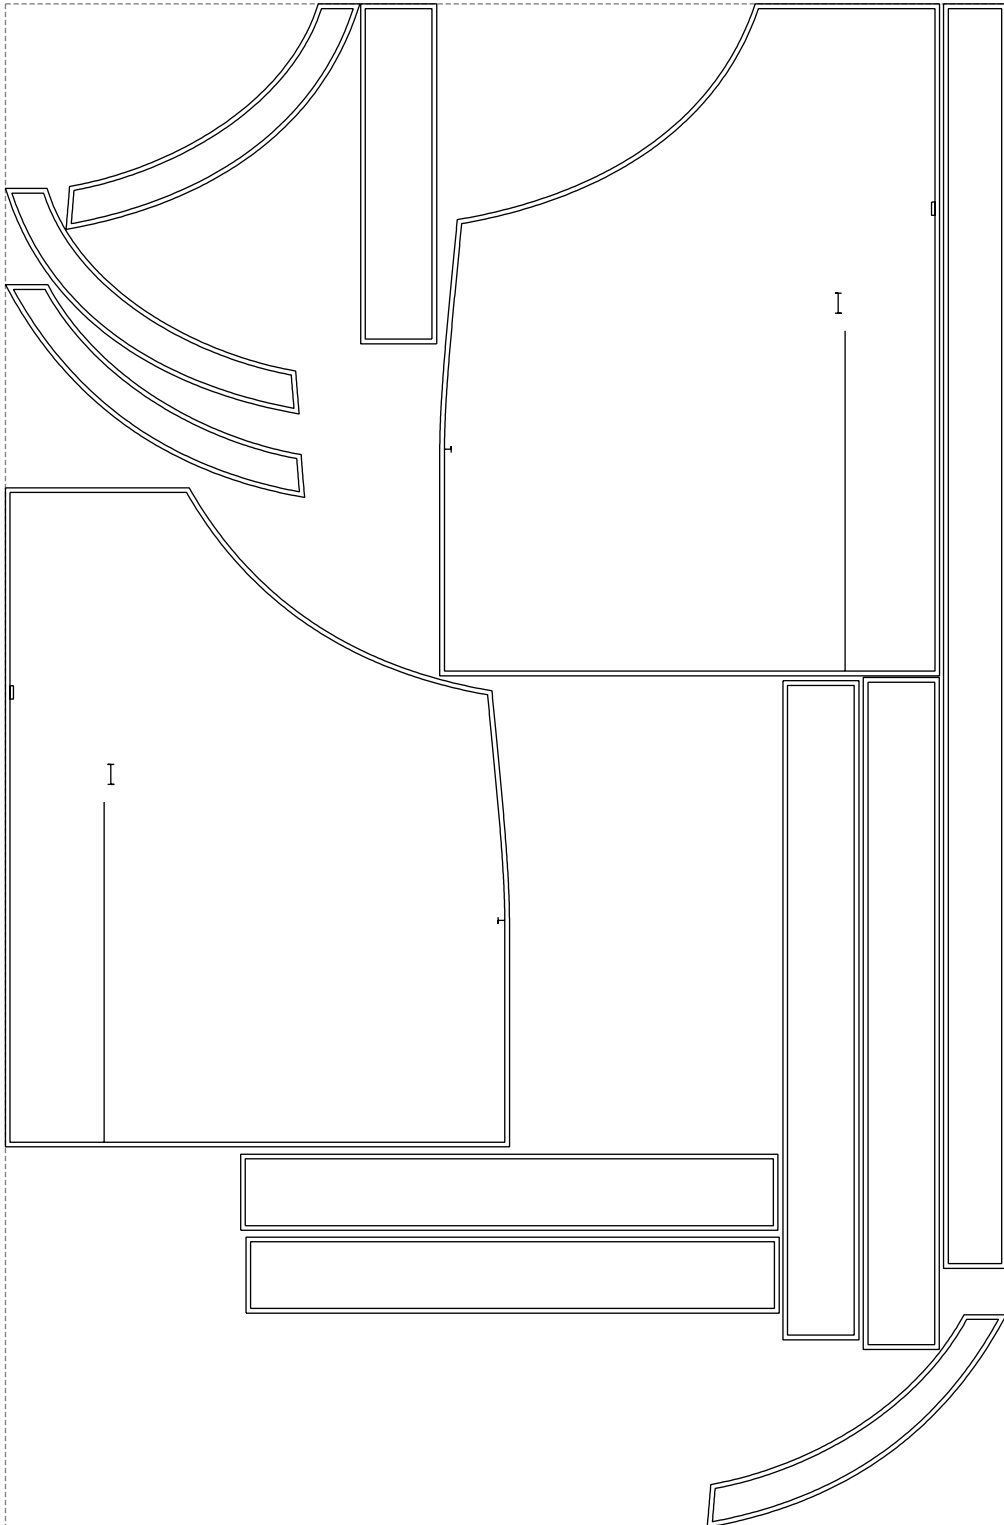

Not for print

Paper size: A4, size:1399.00 x2101.32 mm

# Example

size:1499.00 x2282.09 mm

Maneken =1 ver.0

rz\_1=170

rz\_16=112

rz\_17=96.2

rz\_18=94

rz\_19=120