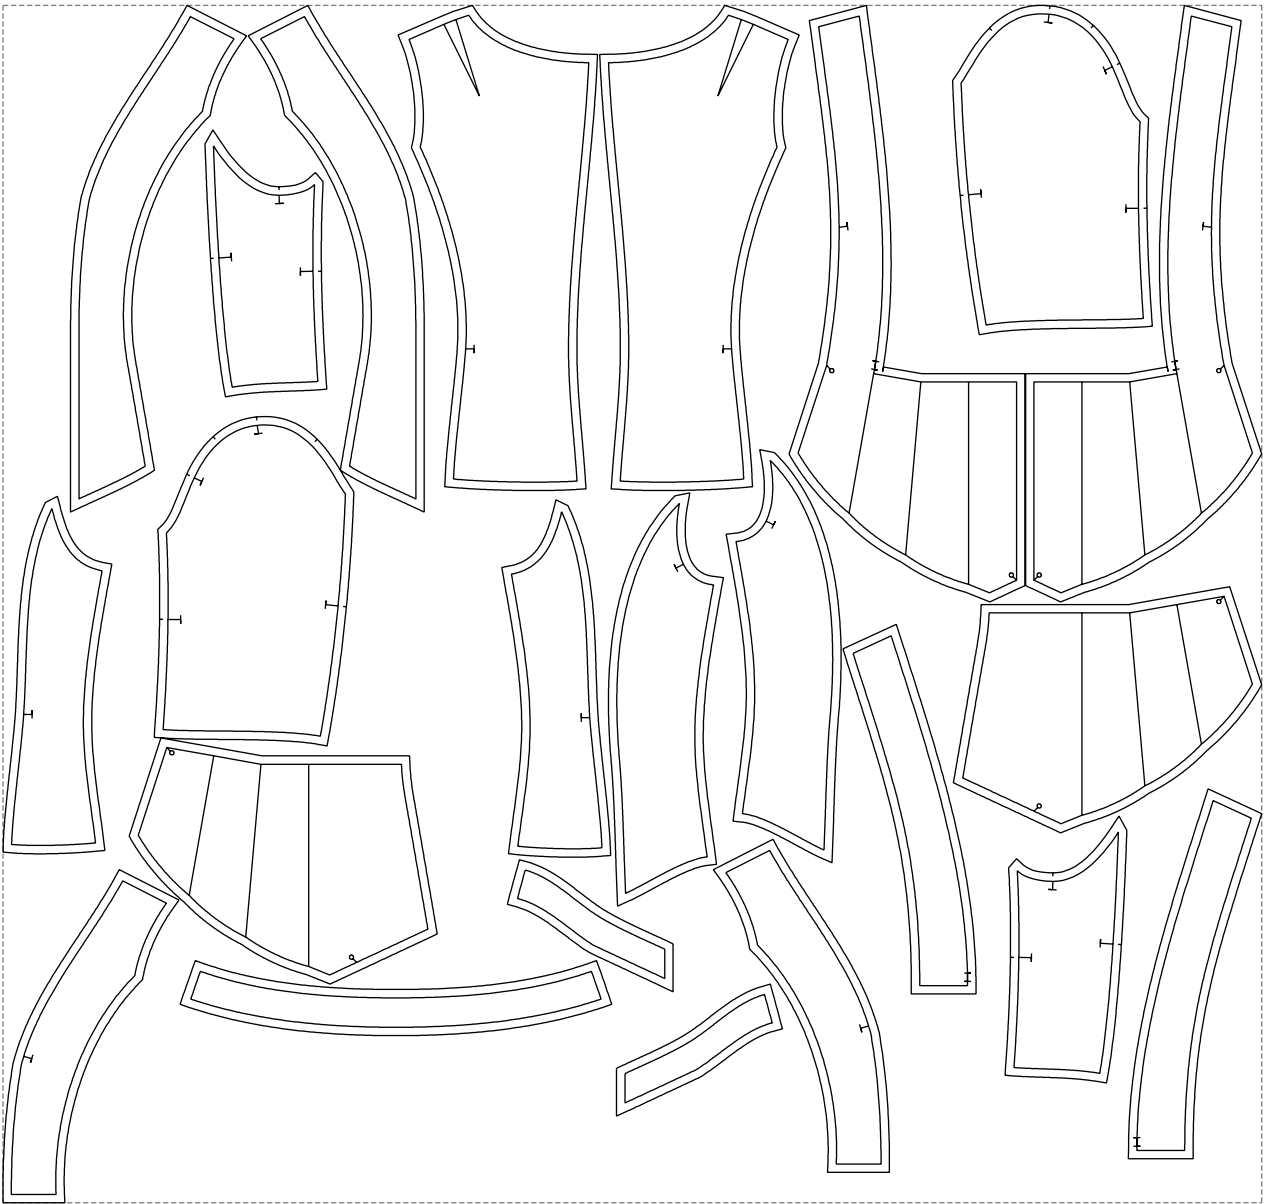

# Example

size:1499.00 x1426.30 mm

Maneken =1 ver.0

rz\_1=170

rz\_16=88

rz\_17=75.6

rz\_18=67.6

rz\_19=96