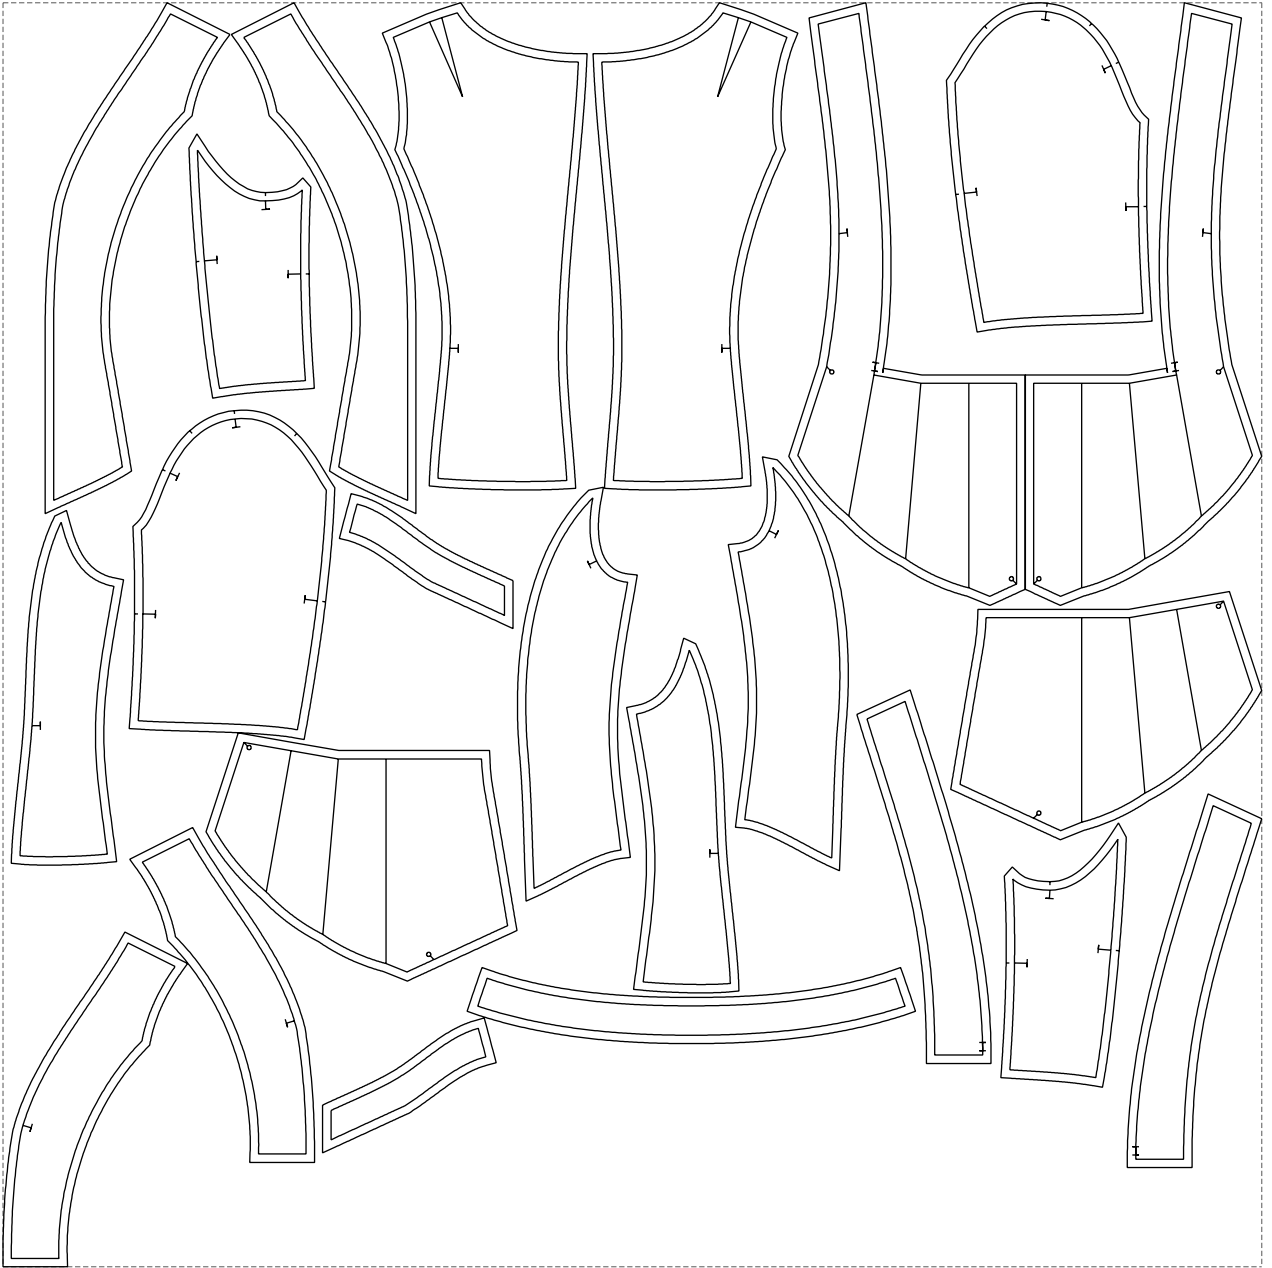

# Example

size:1499.00 x1505.59 mm

Maneken =1 ver.0

rz\_1=170

rz\_16=92

rz\_17=78.8

rz\_18=71.8

rz\_19=100