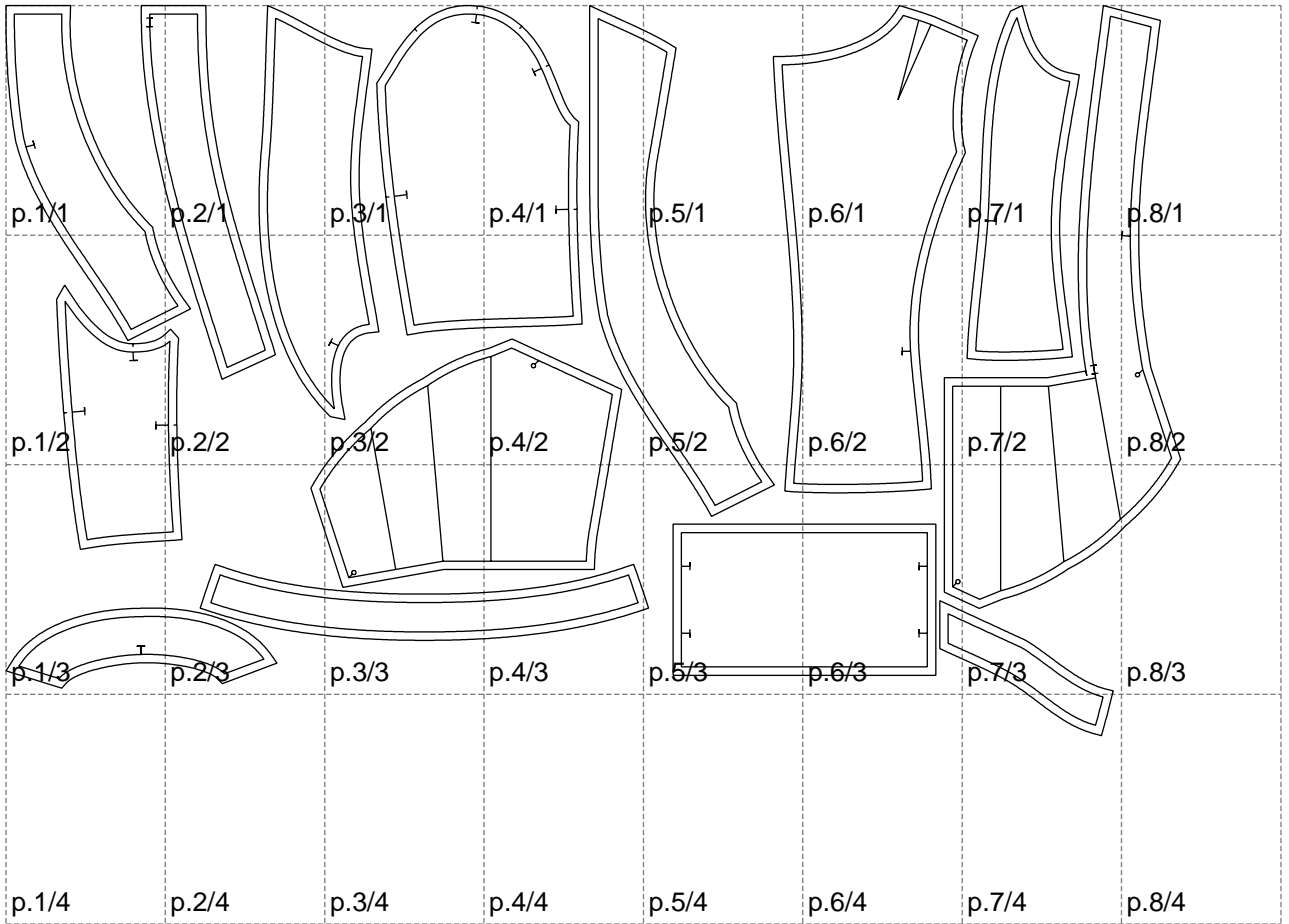

Not for print

Paper size: A4, size:1399.00 x869.42 mm

# Example

size:1499.00 x1505.59 mm

Maneken =1 ver.0

rz\_1=170

rz\_16=92

rz\_17=78.8

rz\_18=71.8

rz\_19=100

rz\_20=98.1

---

. . . . .  
. . . . .  
. . . . .