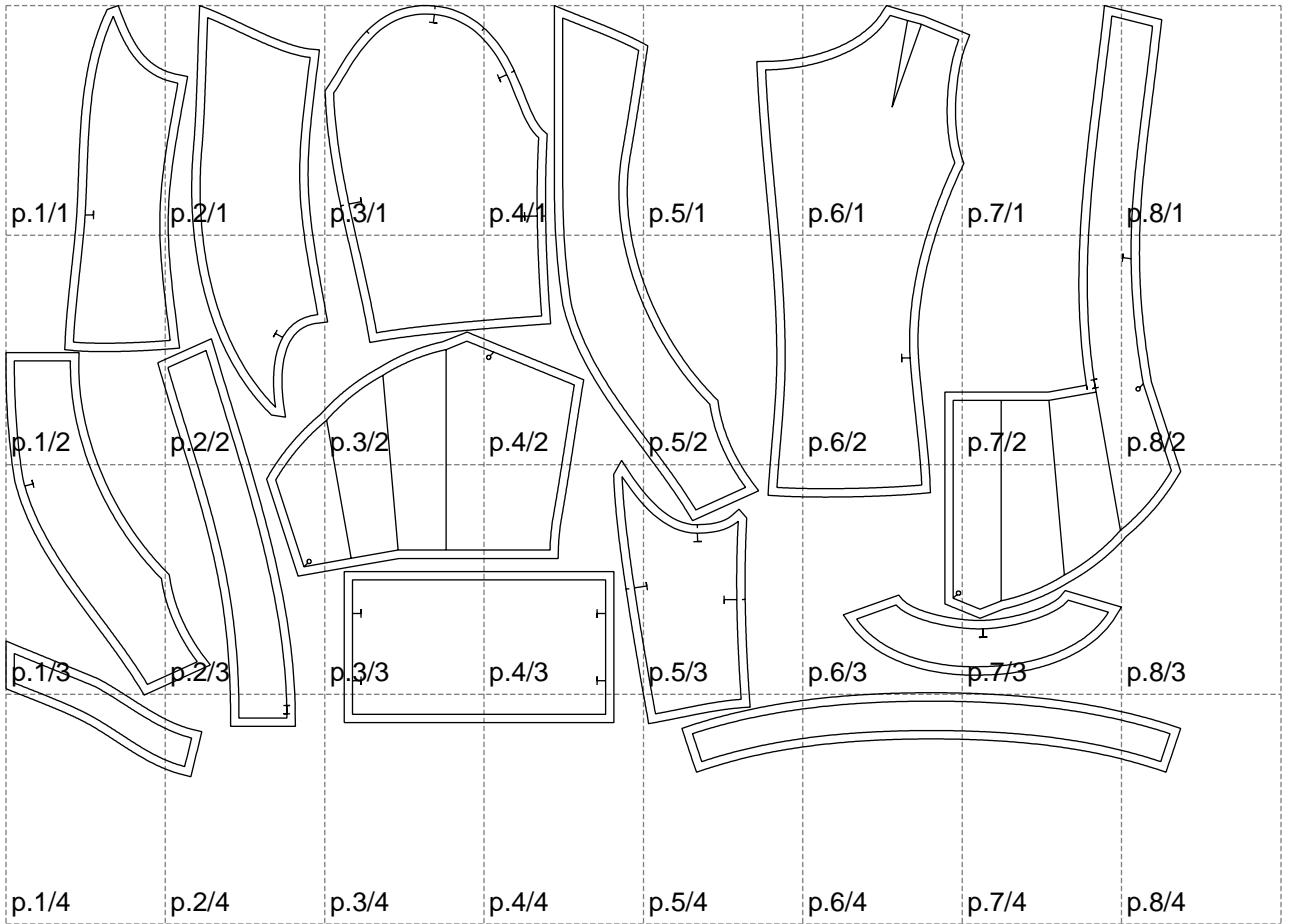

Not for print

Paper size: A4, size:1399.00 x918.23 mm

# Example

size:1499.00 x1485.97 mm

Maneken =1 ver.0

rz\_1=170

rz\_16=104

rz\_17=88.9

rz\_18=84.4

rz\_19=112

rz\_20=109.3

---

. . . . .  
. . . . .  
. . . . .