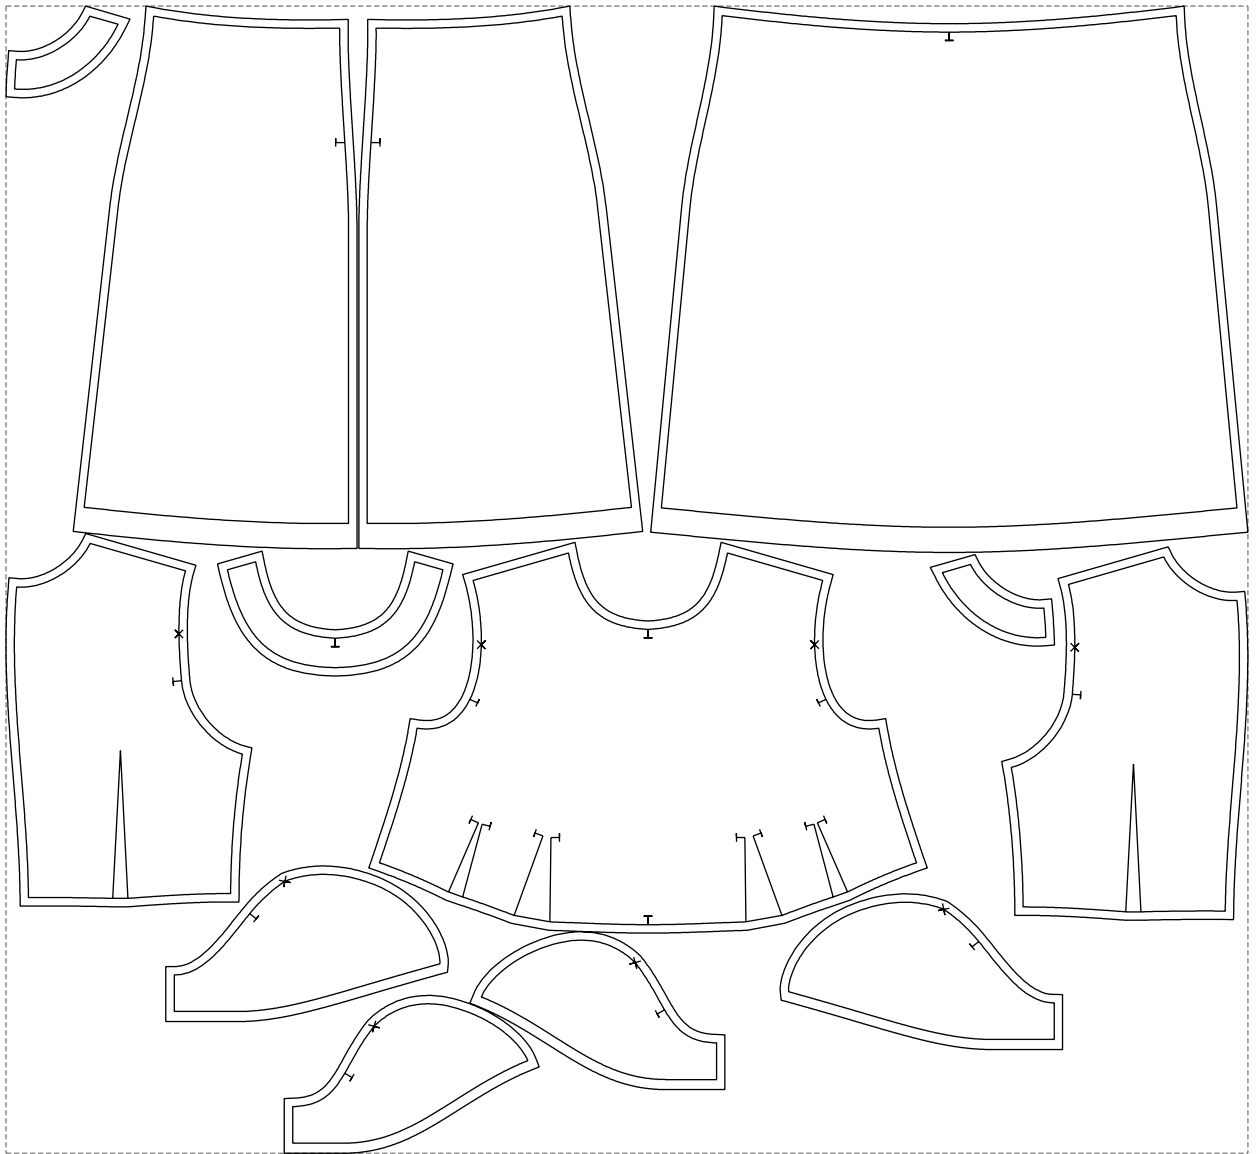

Not for print

Paper size: A4, size:1363.80 x751.25 mm

# Example

size:1478.98 x1366.45 mm

Maneken =1 ver.0

rz\_1=170

rz\_16=108

rz\_17=92.5

rz\_18=89.2

rz\_19=116