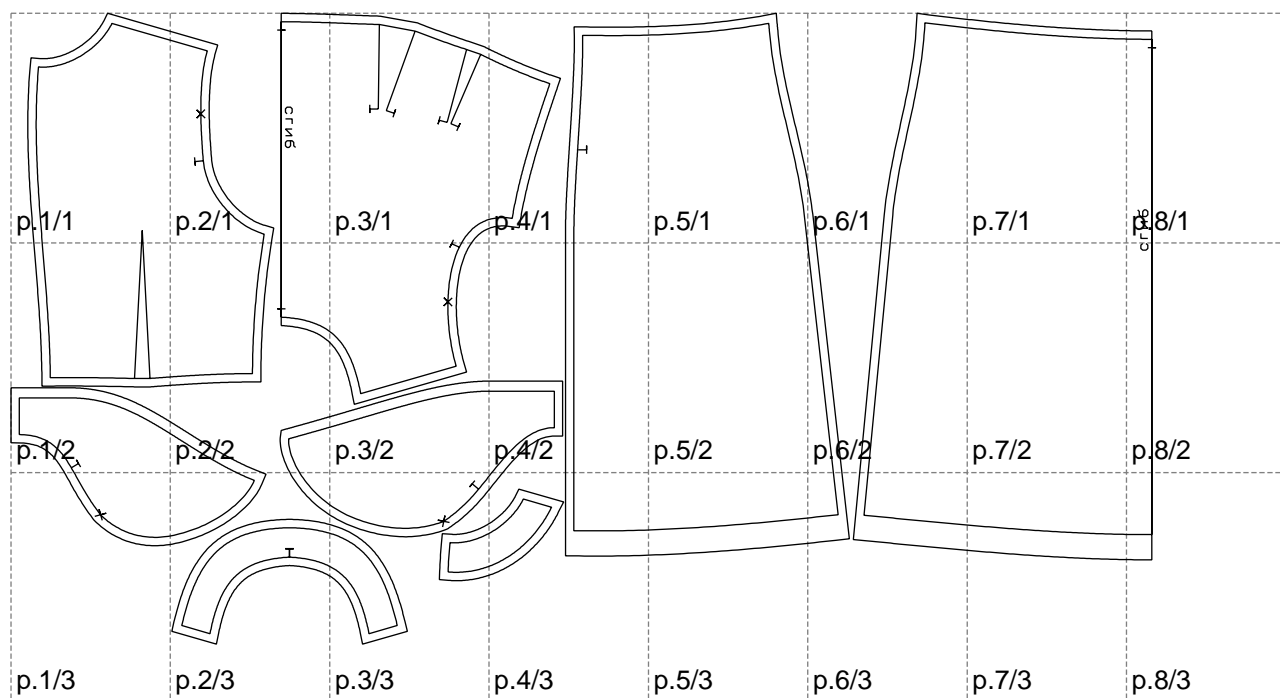

Not for print

Paper size: A4, size:1363.80 x751.25 mm

# Example

size:1478.98 x1366.45 mm

Maneken =1 ver.0

rz\_1=170

rz\_16=108

rz\_17=92.5

rz\_18=89.2

rz\_19=116

rz\_20=113

---

. . . . .  
. . . . .  
. . . . .