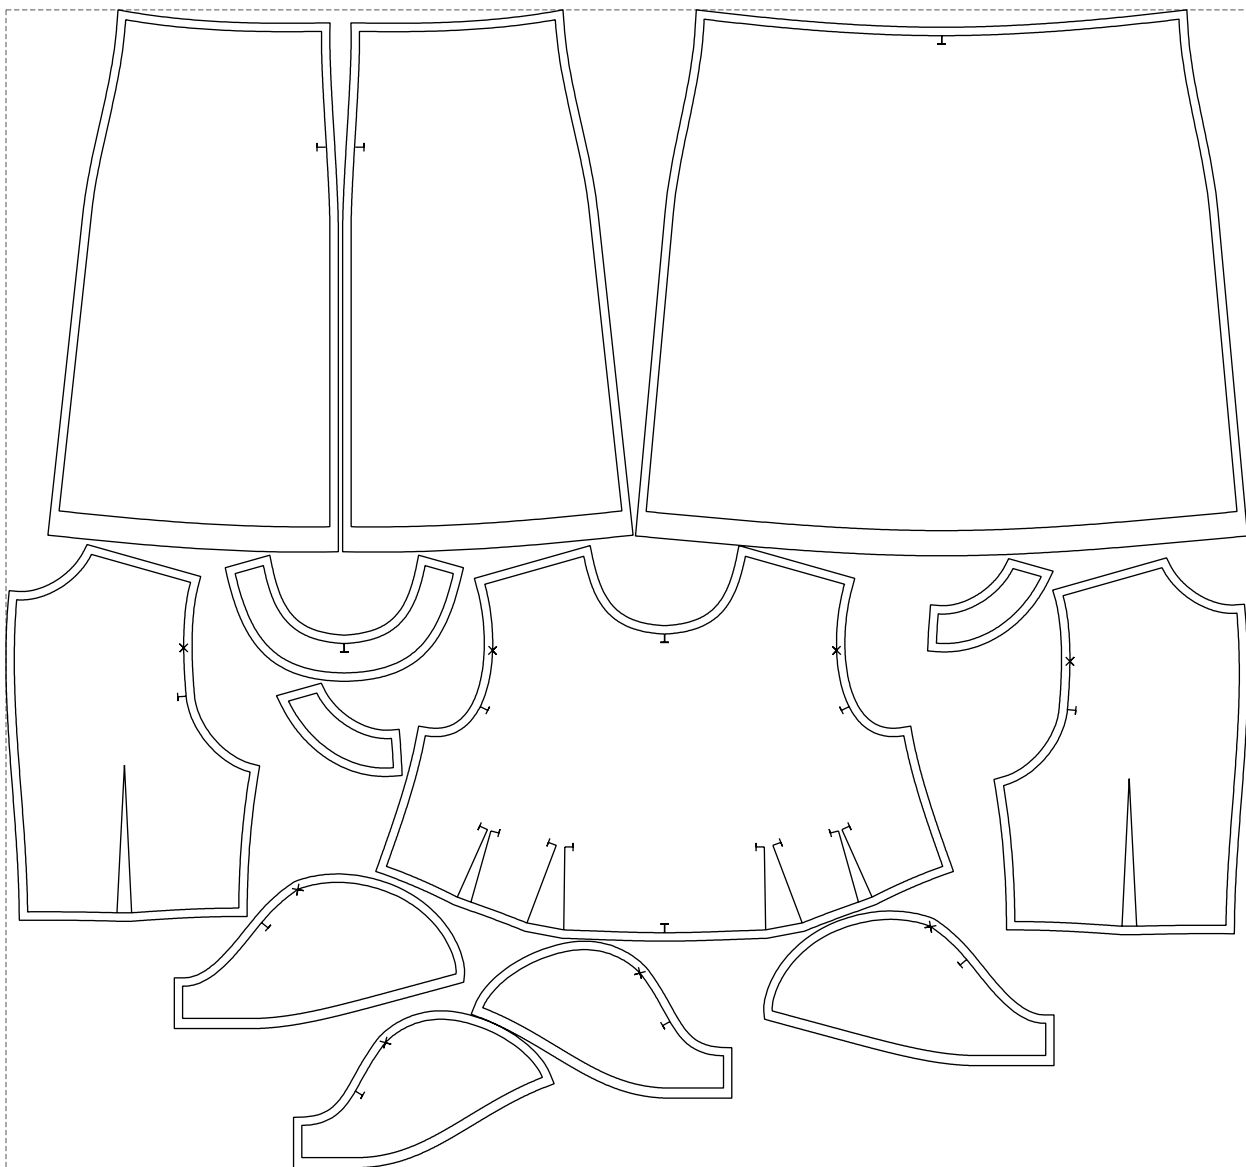

Not for print

Paper size: A4, size:1383.87 x775.04 mm

# Example

size:1478.88 x1379.27 mm

Maneken =1 ver.0

rz\_1=170

rz\_16=112

rz\_17=96.2

rz\_18=94

rz\_19=120