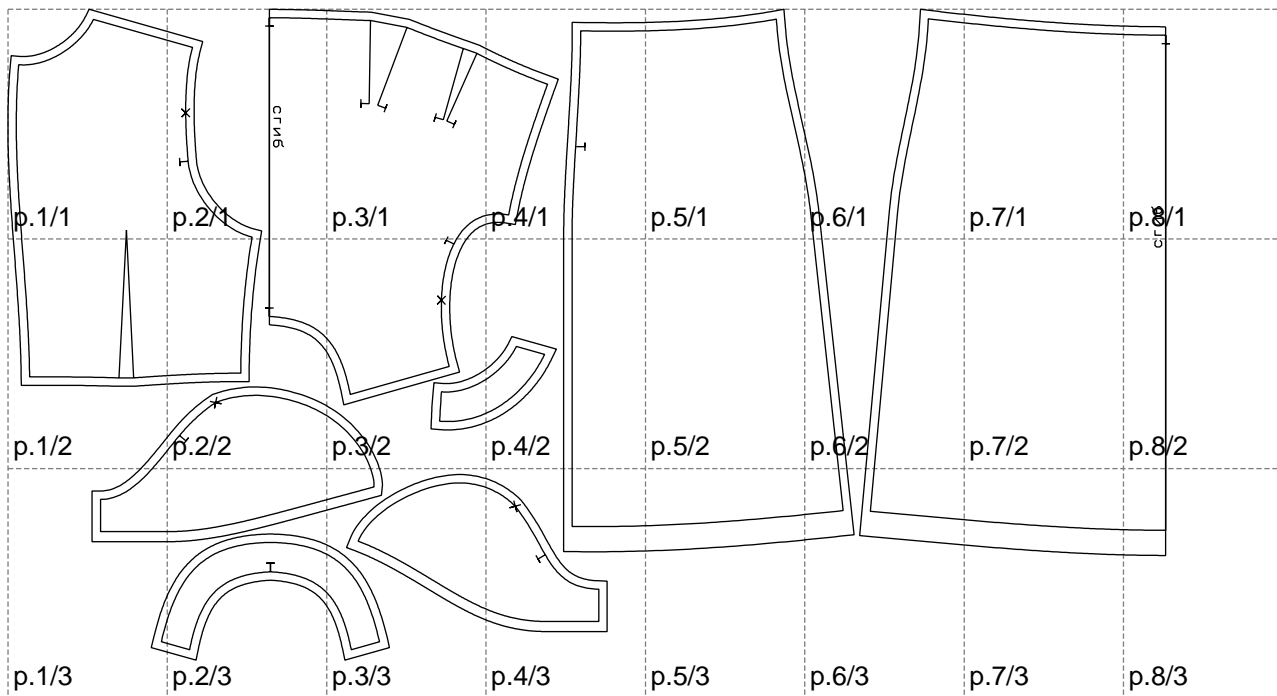

Not for print

Paper size: A4, size:1383.87 x775.04 mm

# Example

size:1478.88 x1379.27 mm

Maneken =1 ver.0

rz\_1=170

rz\_16=112

rz\_17=96.2

rz\_18=94

rz\_19=120

rz\_20=117

---

. . . . .  
. . . . .  
. . . . .