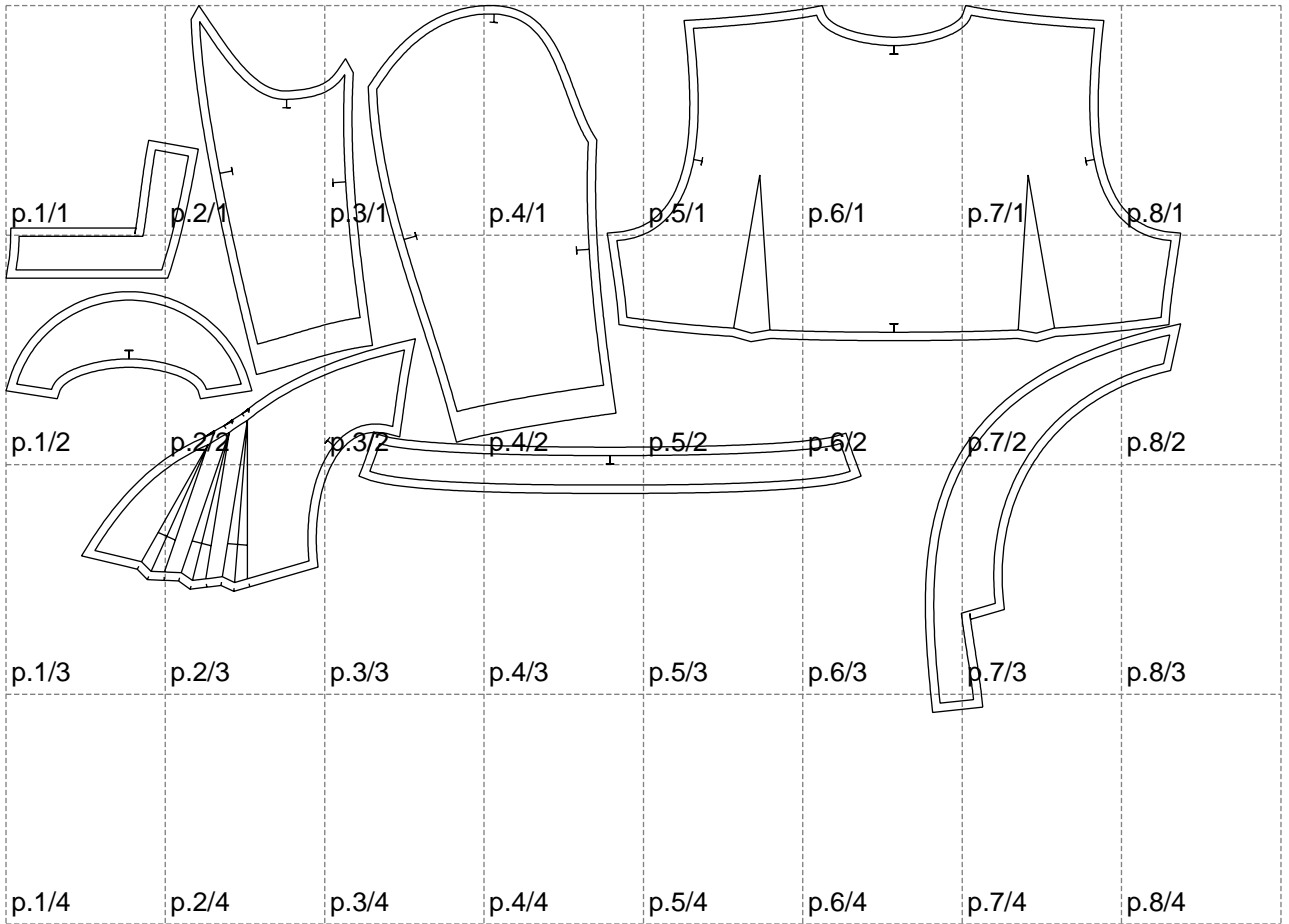

Not for print

Paper size: A4, size:1399.00 x841.78 mm

# Example

size:1499.00 x924.36 mm

Maneken =1 ver.0

rz\_1=170

rz\_16=120

rz\_17=104

rz\_18=103.6

rz\_19=128

rz\_20=125.1

---

. . . . .  
. . . . .  
. . . . .