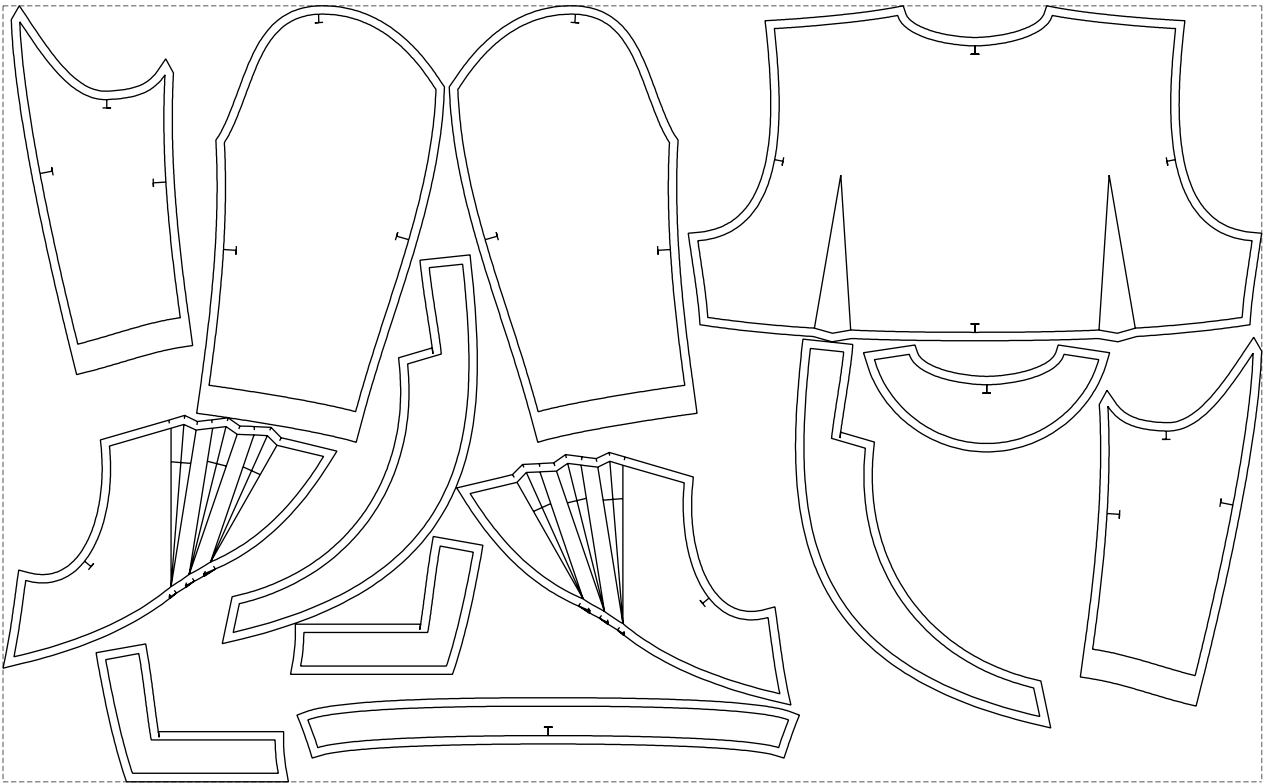

Not for print

Paper size: A4, size:1399.00 x841.78 mm

# Example

size:1499.00 x924.36 mm

Maneken =1 ver.0

rz\_1=170

rz\_16=120

rz\_17=104

rz\_18=103.6

rz\_19=128

rz\_20=125.1

---

. . . . .  
. . . . .  
. . . . .