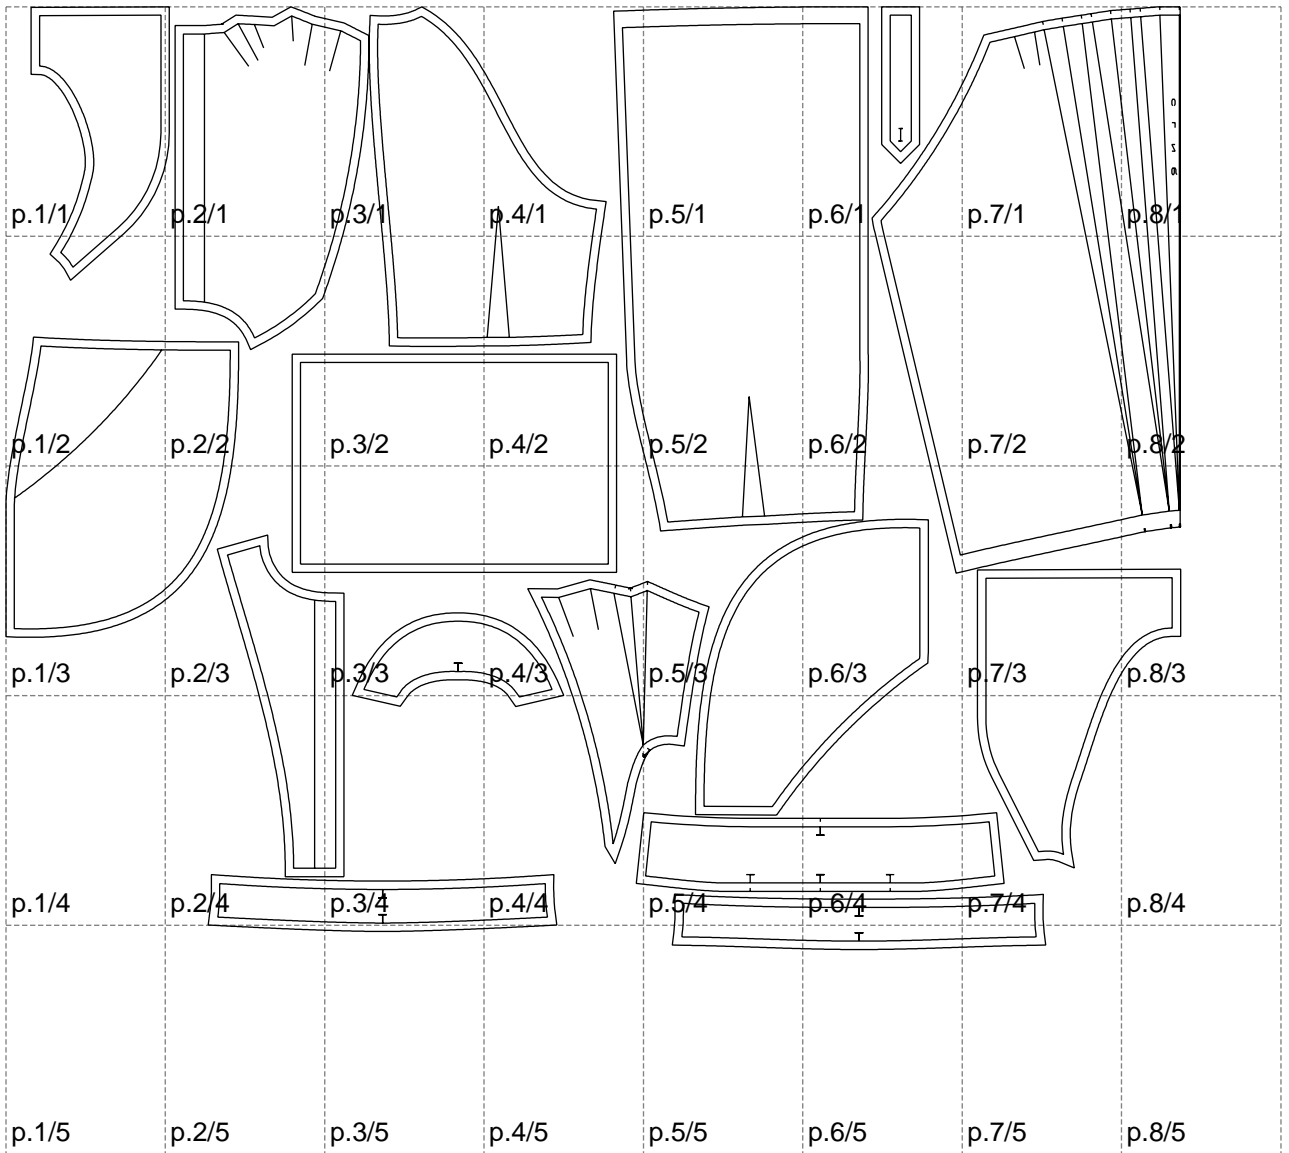

Not for print

Paper size: A4, size:1399.00 x1122.64 mm

# Example

size:1499.00 x1799.10 mm

Maneken =1 ver.0

rz\_1=170

rz\_16=92

rz\_17=78.8

rz\_18=71.8

rz\_19=100

rz\_20=98.1

---

. . . . .  
. . . . .  
. . . . .