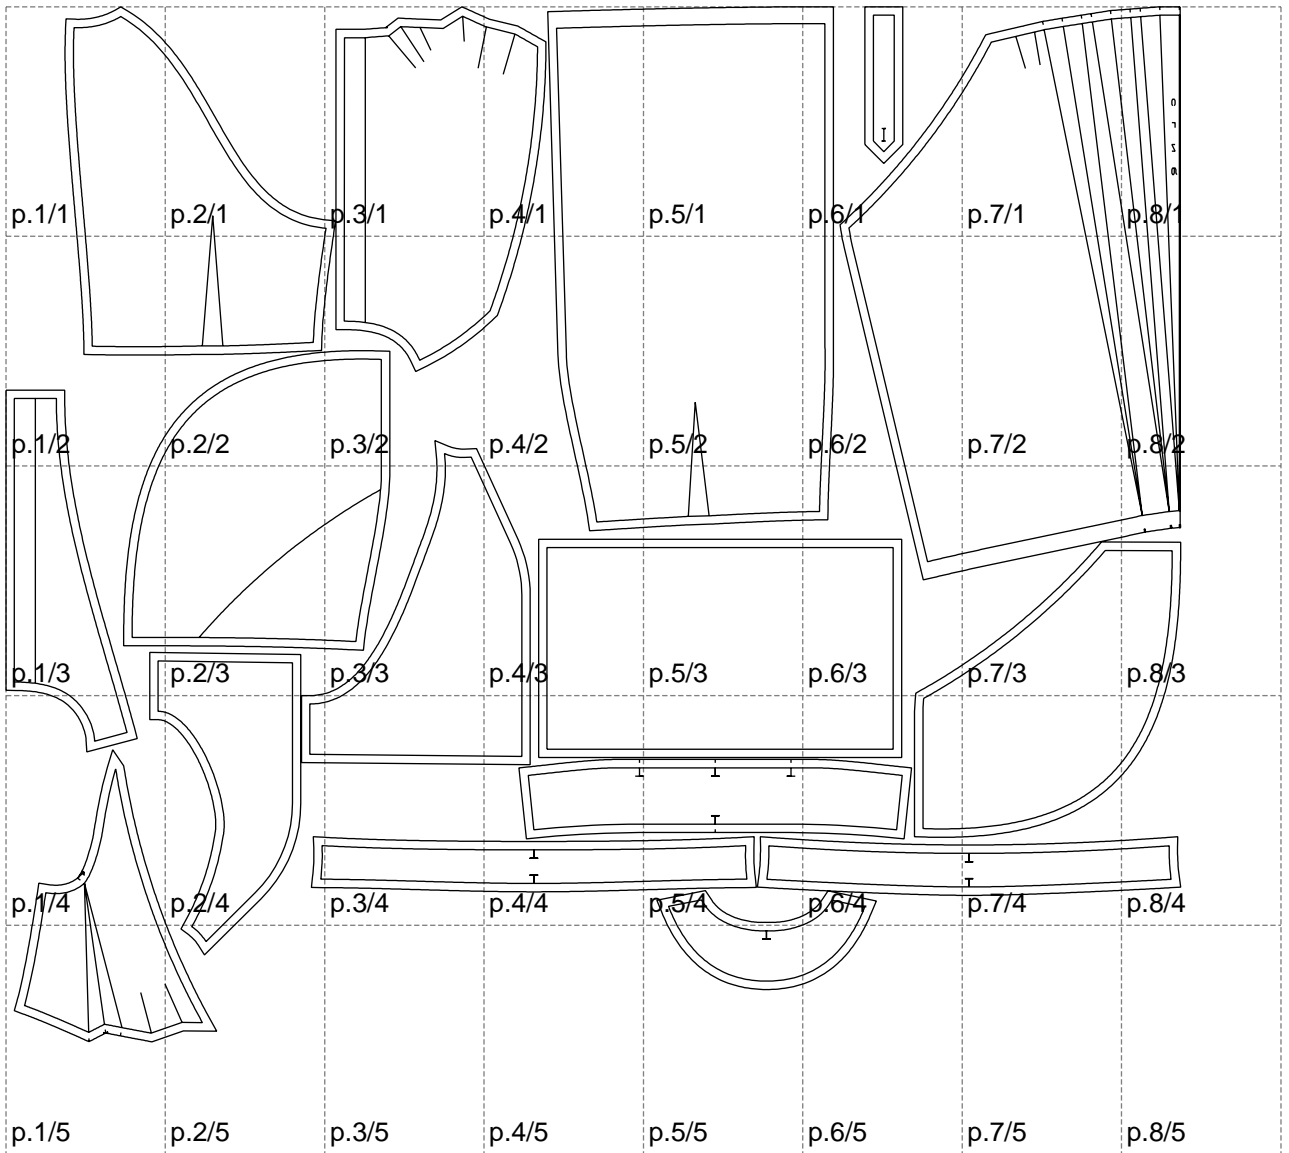

Not for print

Paper size: A4, size:1399.00 x1232.46 mm

# Example

size:1499.00 x2024.59 mm

Maneken =1 ver.0

rz\_1=170

rz\_16=108

rz\_17=92.5

rz\_18=89.2

rz\_19=116

rz\_20=113

---

. . . . .  
. . . . .  
. . . . .