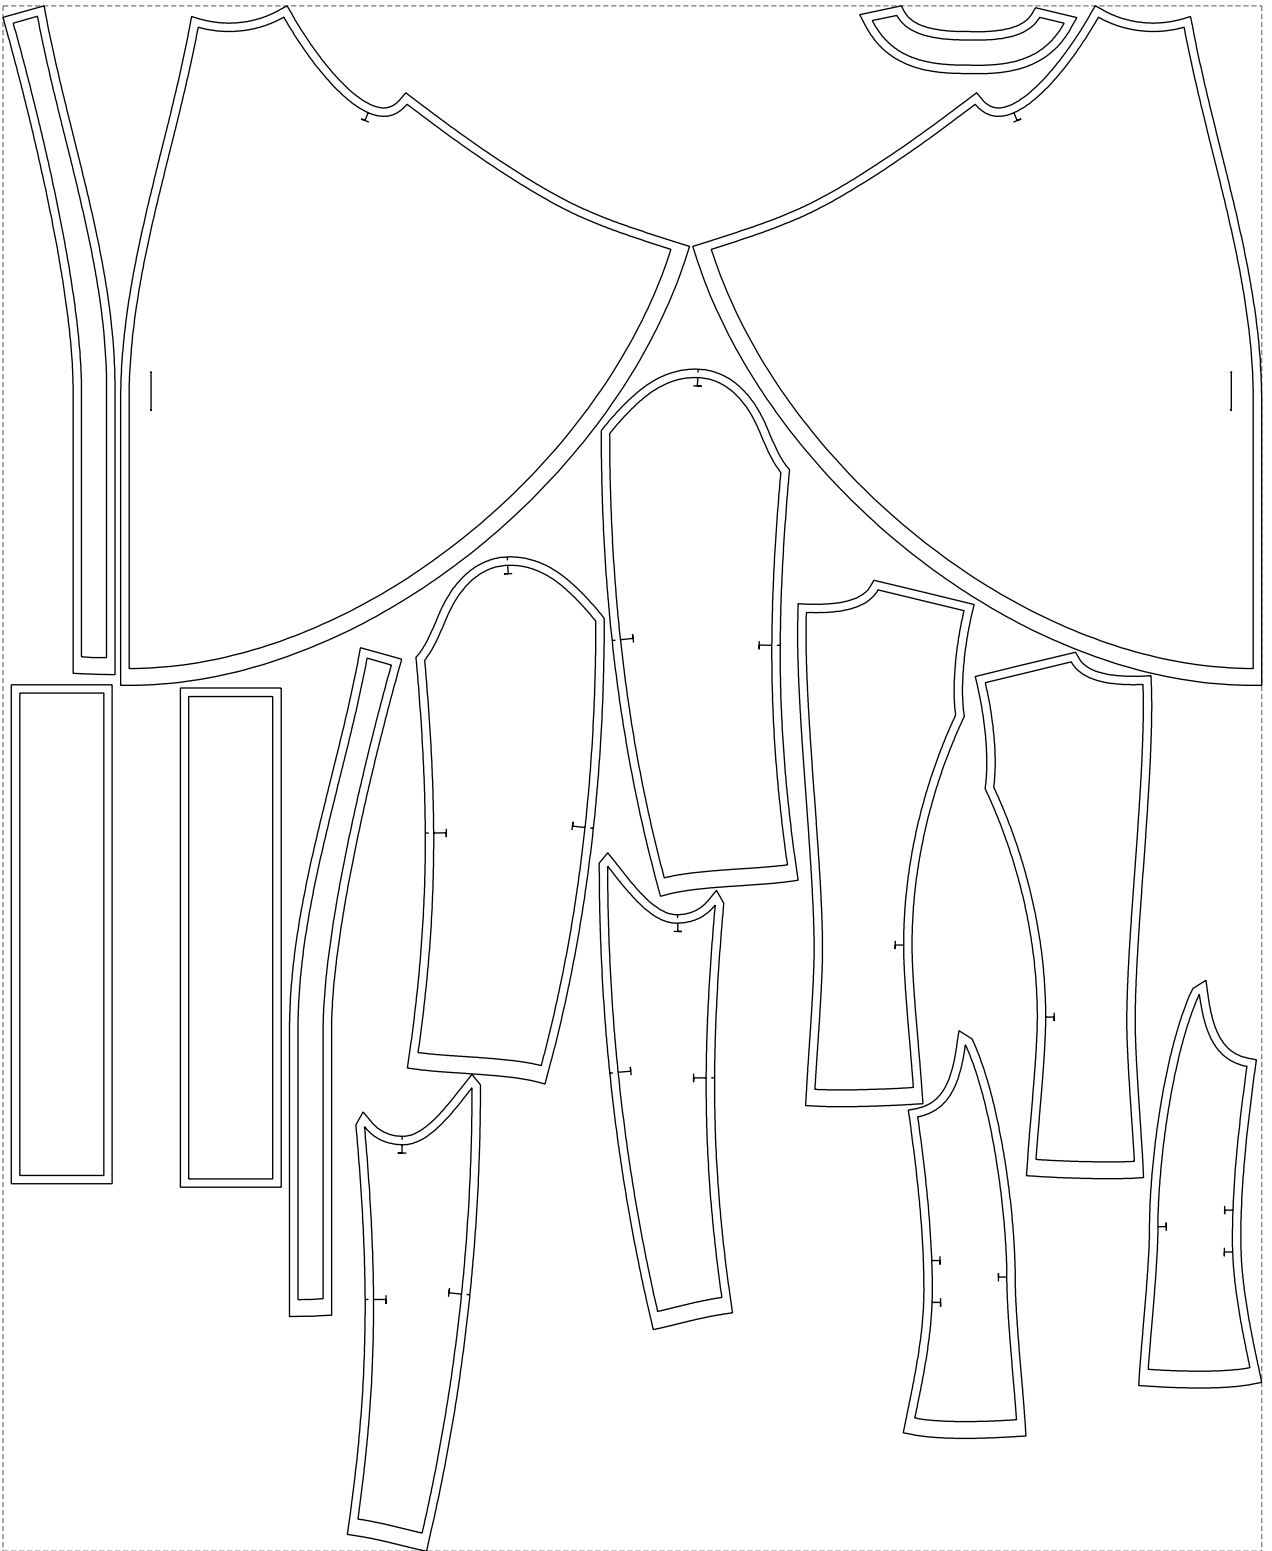

# Example

size:1499.00 x1840.94 mm

Maneken =1 ver.0

rz\_1=170

rz\_16=88

rz\_17=75.6

rz\_18=67.6

rz\_19=96