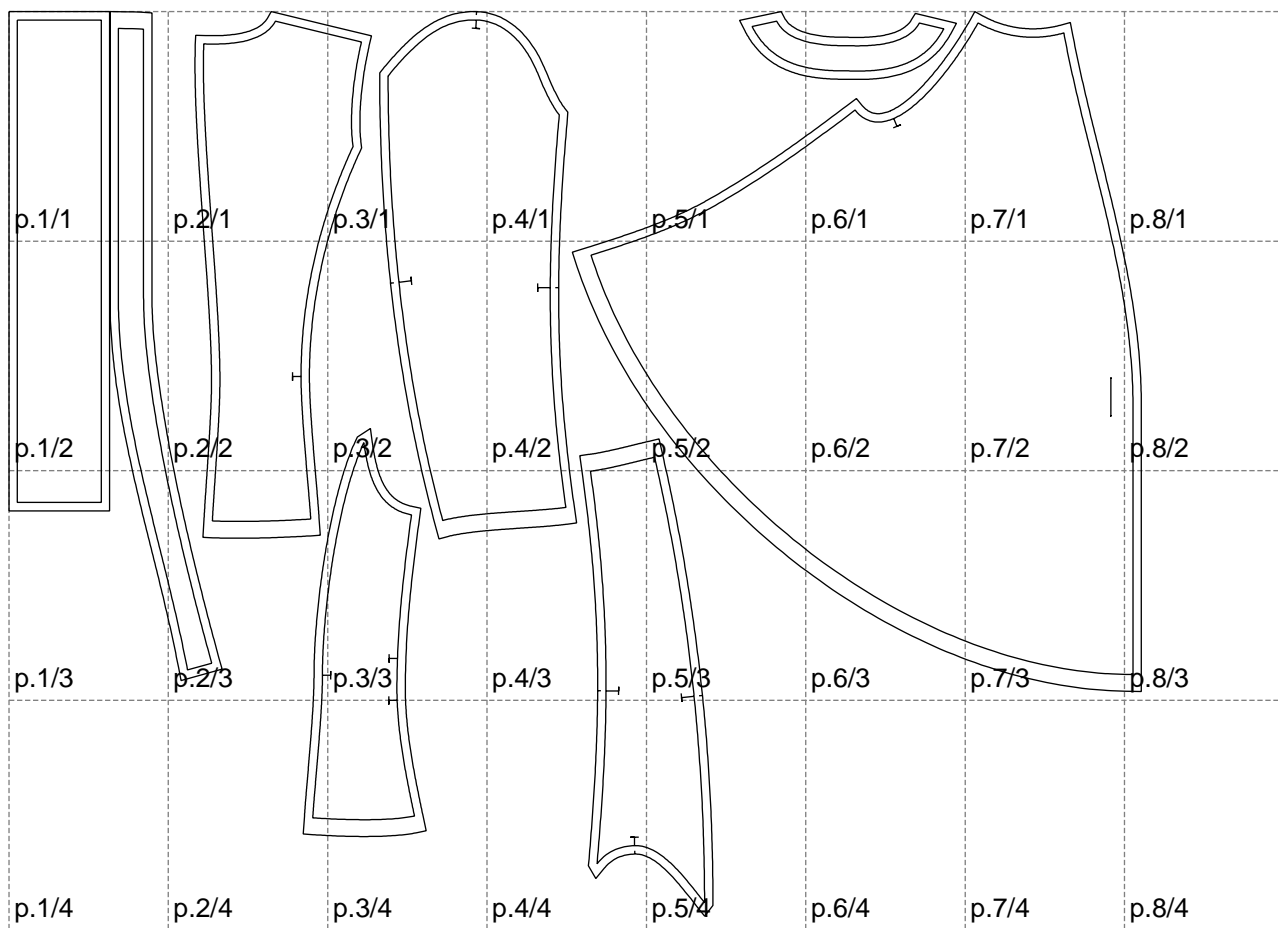

Not for print

Paper size: A4, size:1348.65 x1077.13 mm

# Example

size:1499.00 x1840.94 mm

Maneken =1 ver.0

rz\_1=170

rz\_16=88

rz\_17=75.6

rz\_18=67.6

rz\_19=96

rz\_20=94.6

---

. . . . .  
. . . . .  
. . . . .