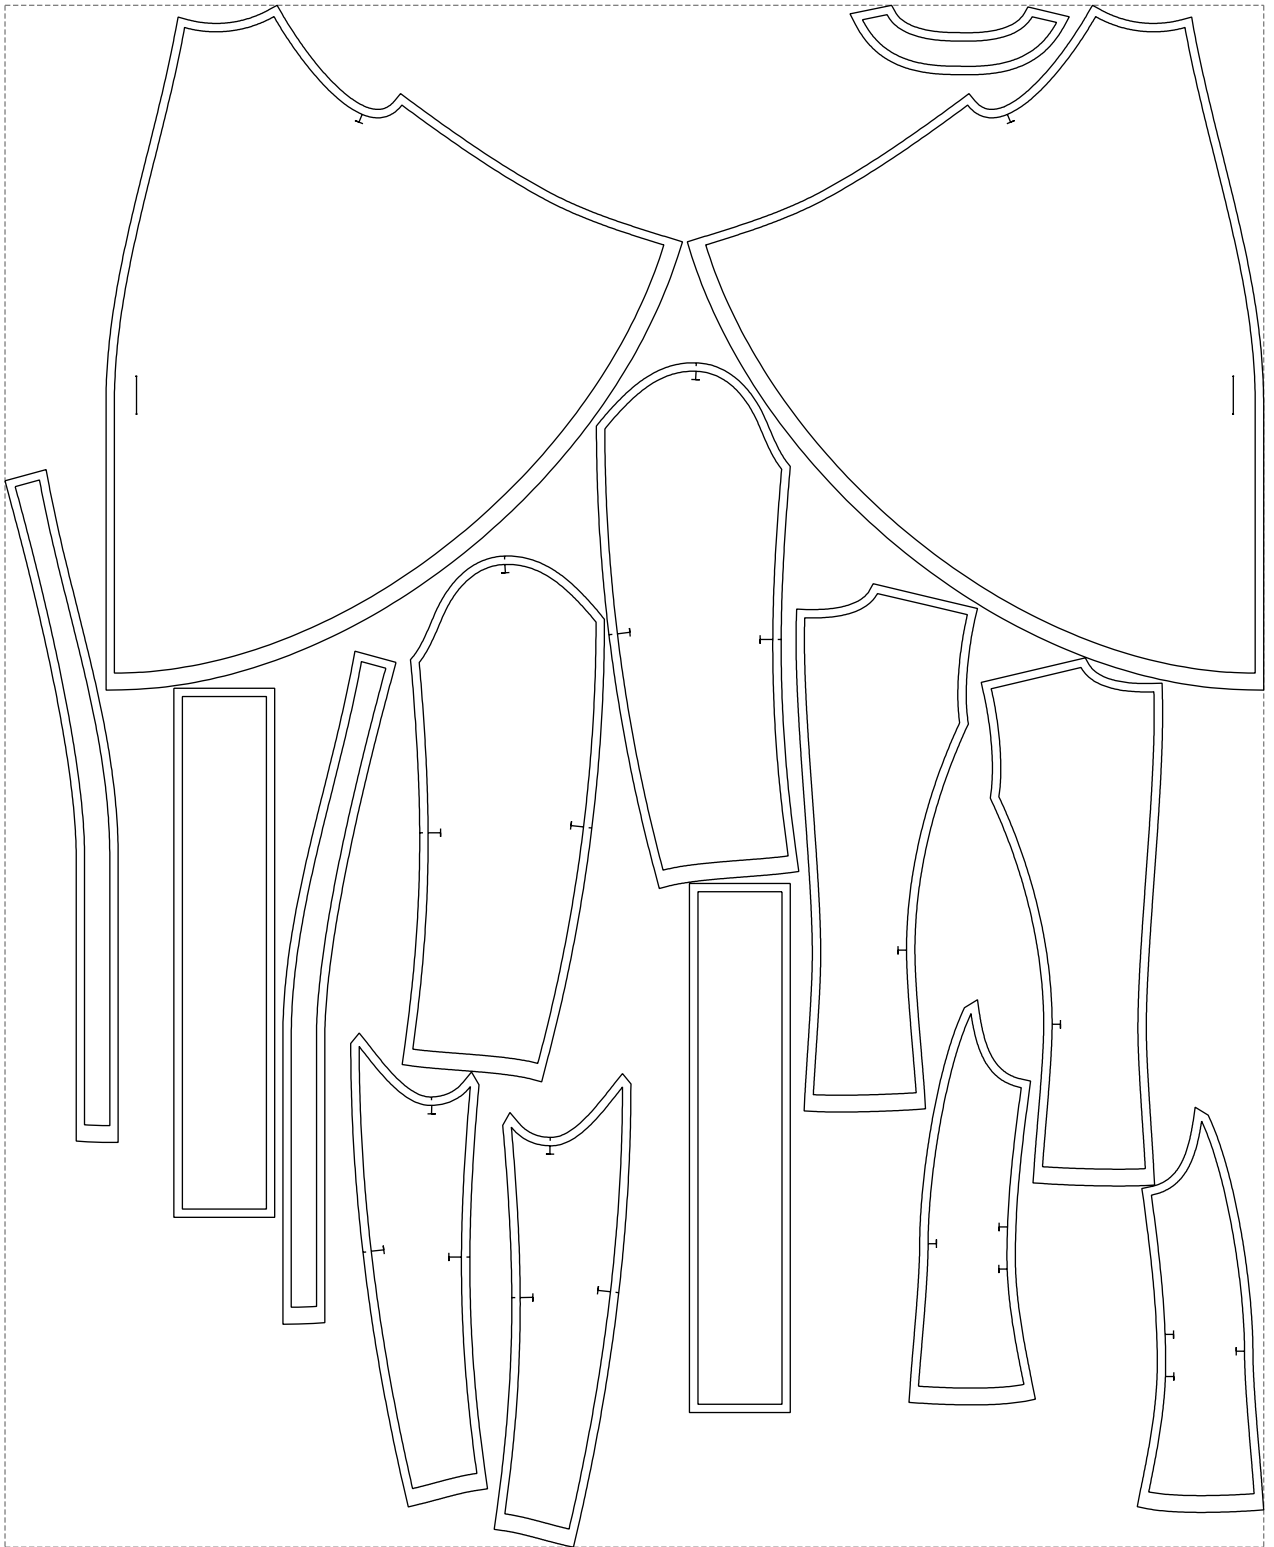

# Example

size:1499.00 x1836.89 mm

Maneken =1 ver.0

rz\_1=170

rz\_16=92

rz\_17=78.8

rz\_18=71.8

rz\_19=100