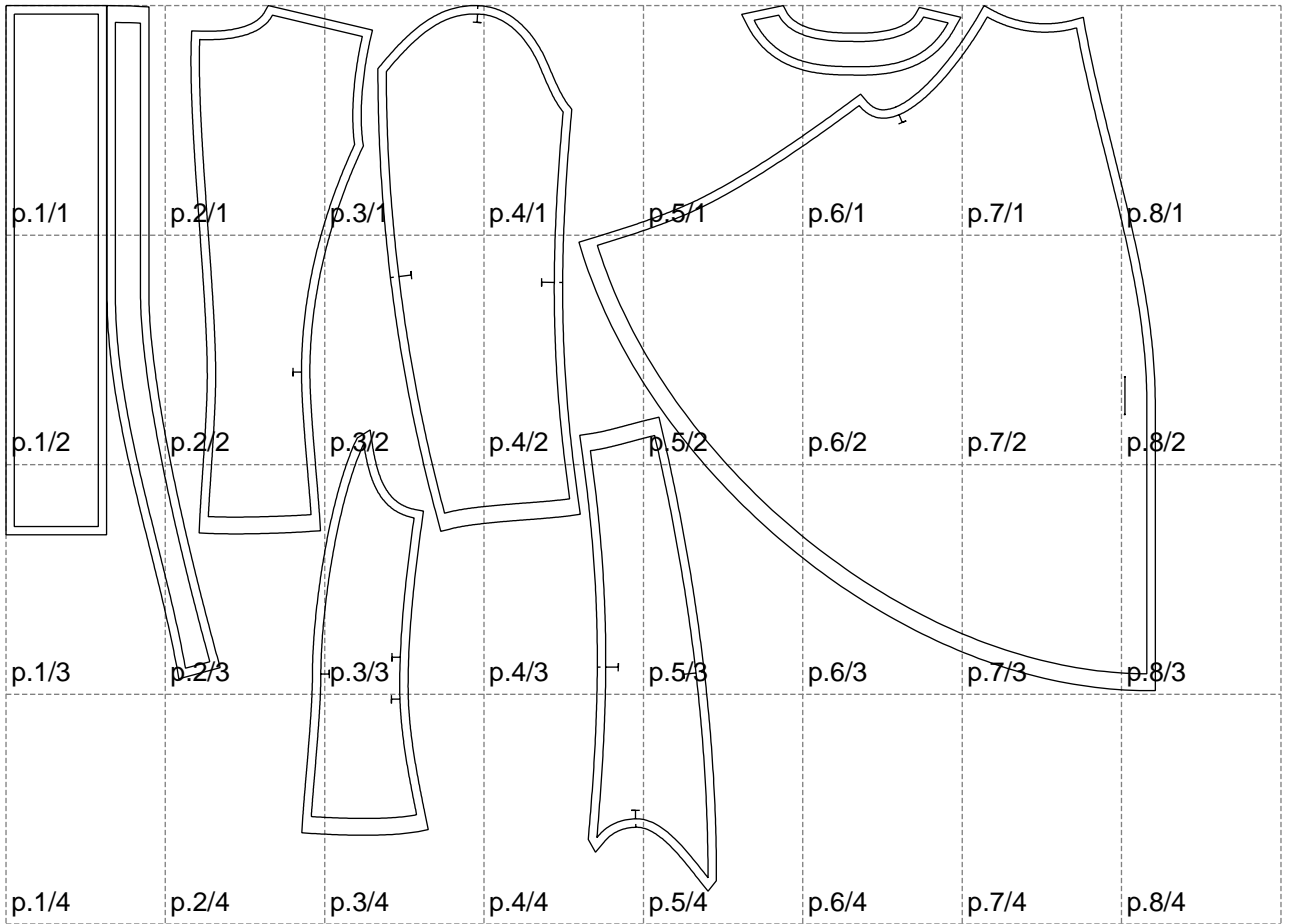

Not for print

Paper size: A4, size:1368.79 x1054.66 mm

# Example

size:1499.00 x1836.89 mm

Maneken =1 ver.0

rz\_1=170

rz\_16=92

rz\_17=78.8

rz\_18=71.8

rz\_19=100

rz\_20=98.1

---

. . . . .  
. . . . .  
. . . . .