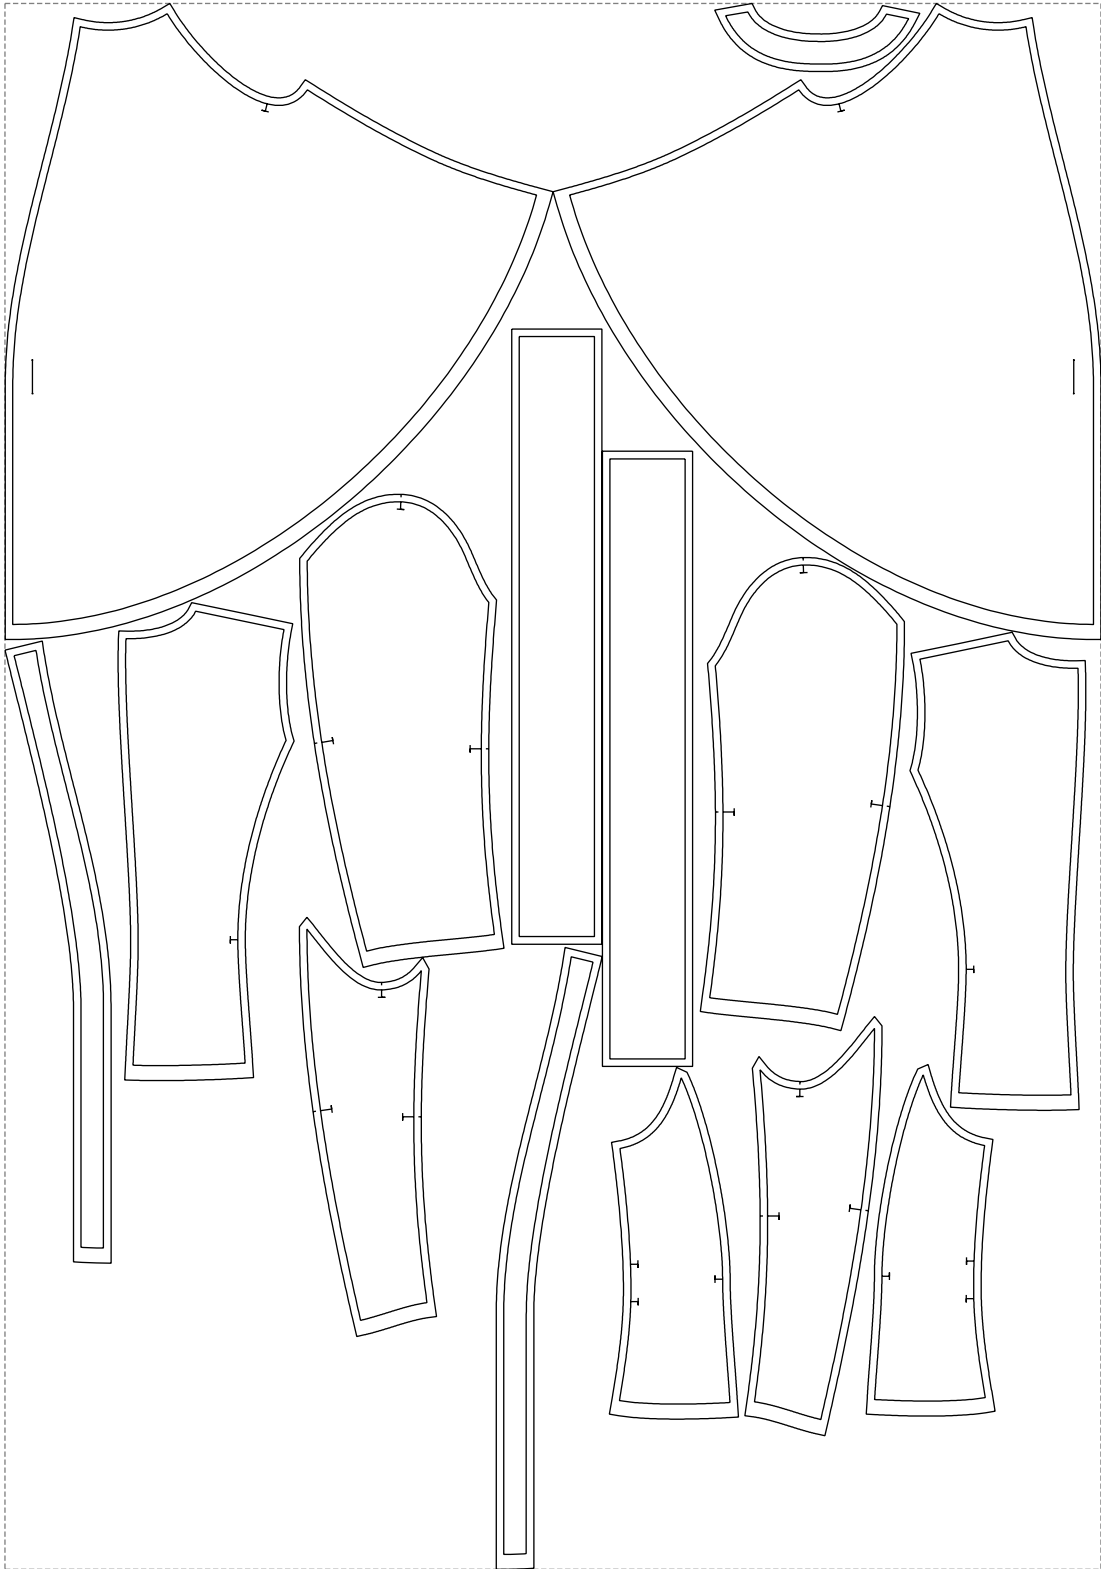

Not for print

Paper size: A4, size:1378.92 x1153.23 mm

# Example

size:1458.76 x2084.97 mm

Maneken =1 ver.0

rz\_1=170

rz\_16=112

rz\_17=96.2

rz\_18=94

rz\_19=120