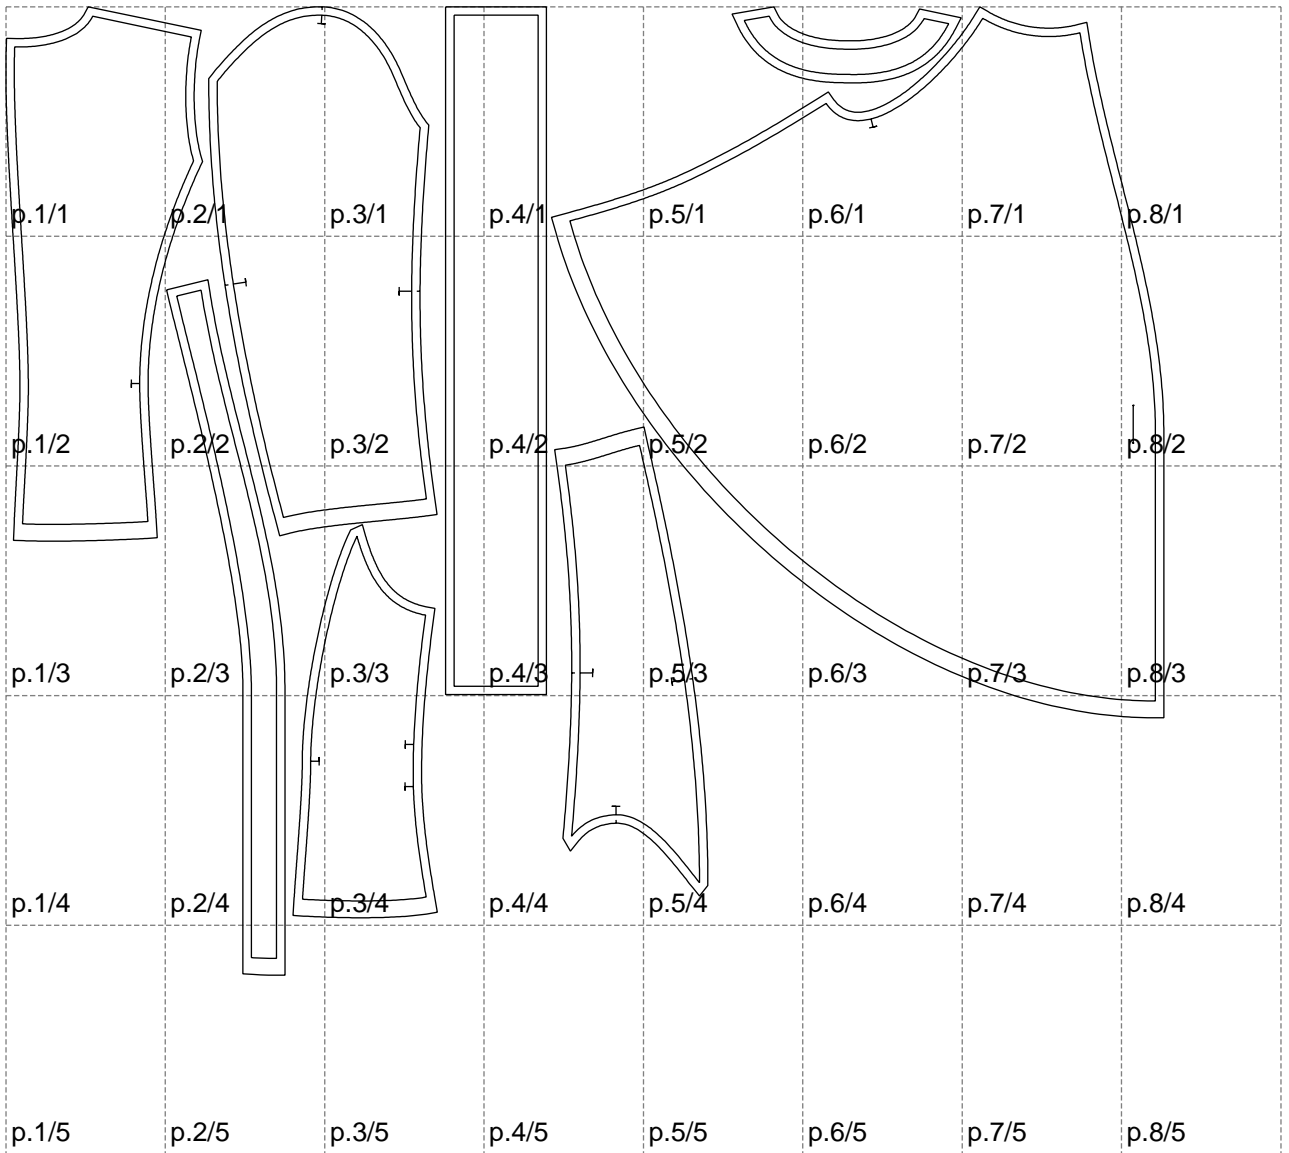

Not for print

Paper size: A4, size:1378.92 x1153.23 mm

# Example

size:1458.76 x2084.97 mm

Maneken =1 ver.0

rz\_1=170

rz\_16=112

rz\_17=96.2

rz\_18=94

rz\_19=120

rz\_20=117

---

. . . . .  
. . . . .  
. . . . .