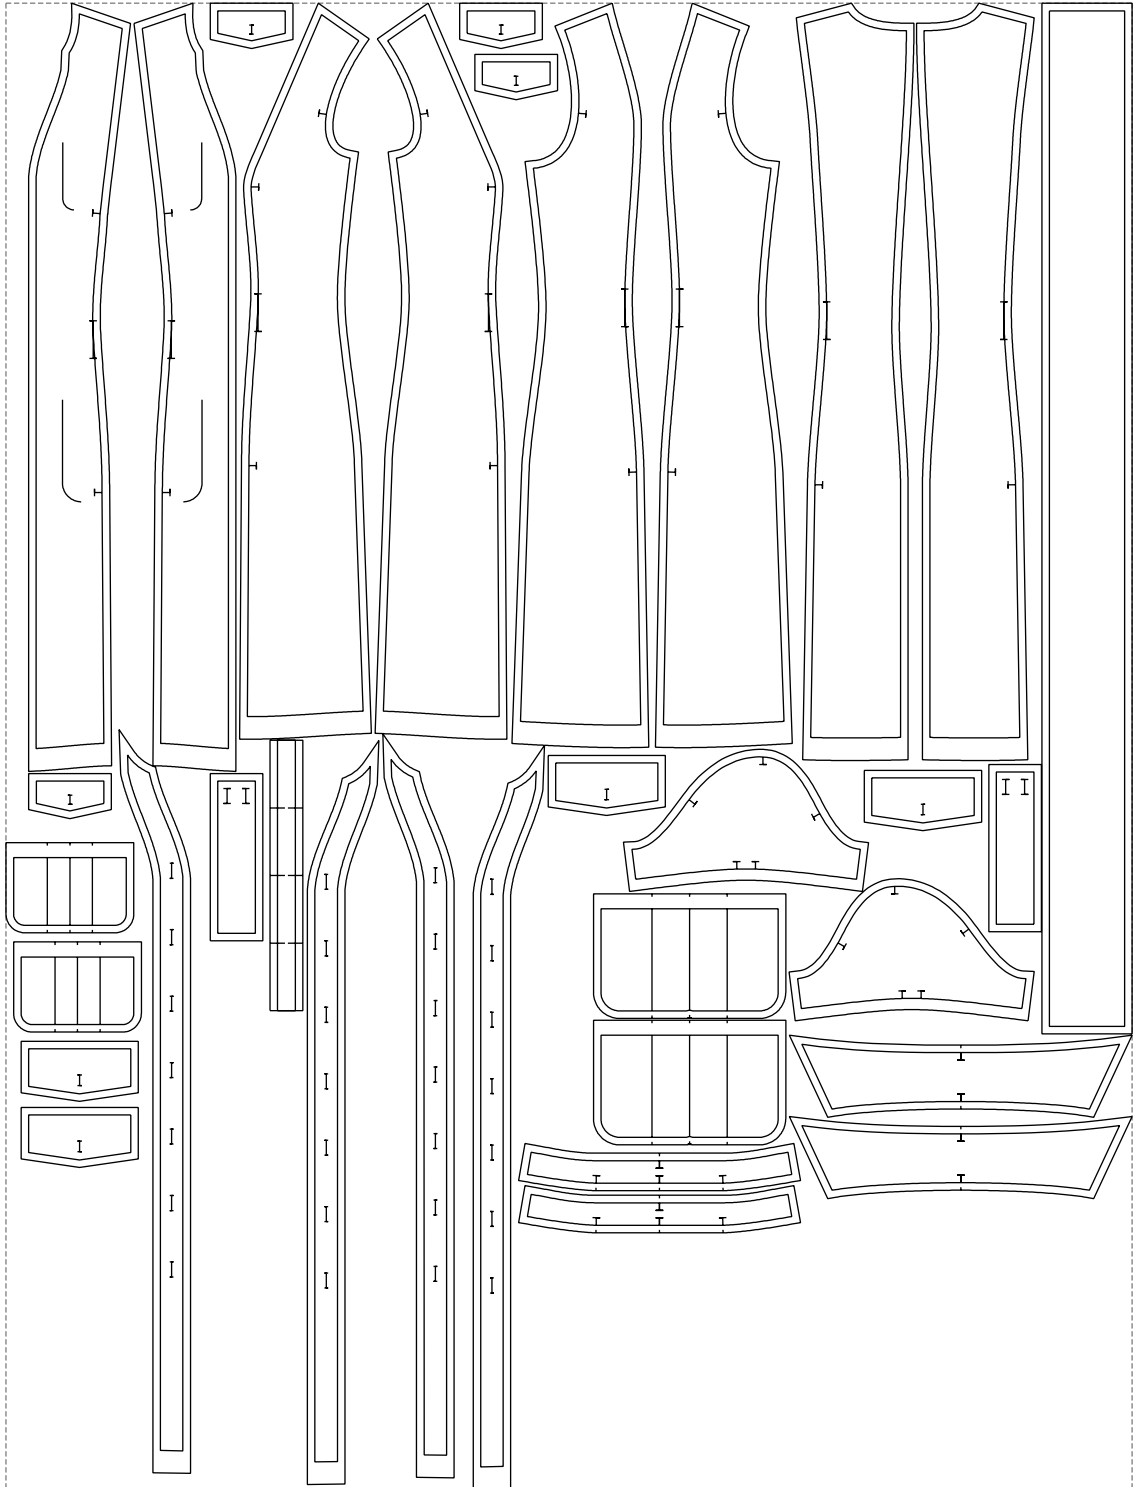

Not for print

Paper size: A4, size:1399.00 x1372.00 mm

# Example

size:1499.00 x1978.70 mm

Maneken =1 ver.0

rz\_1=170

rz\_16=88

rz\_17=75.6

rz\_18=67.6

rz\_19=96

rz\_20=94.6

---

. . . . .  
. . . . .  
. . . . .