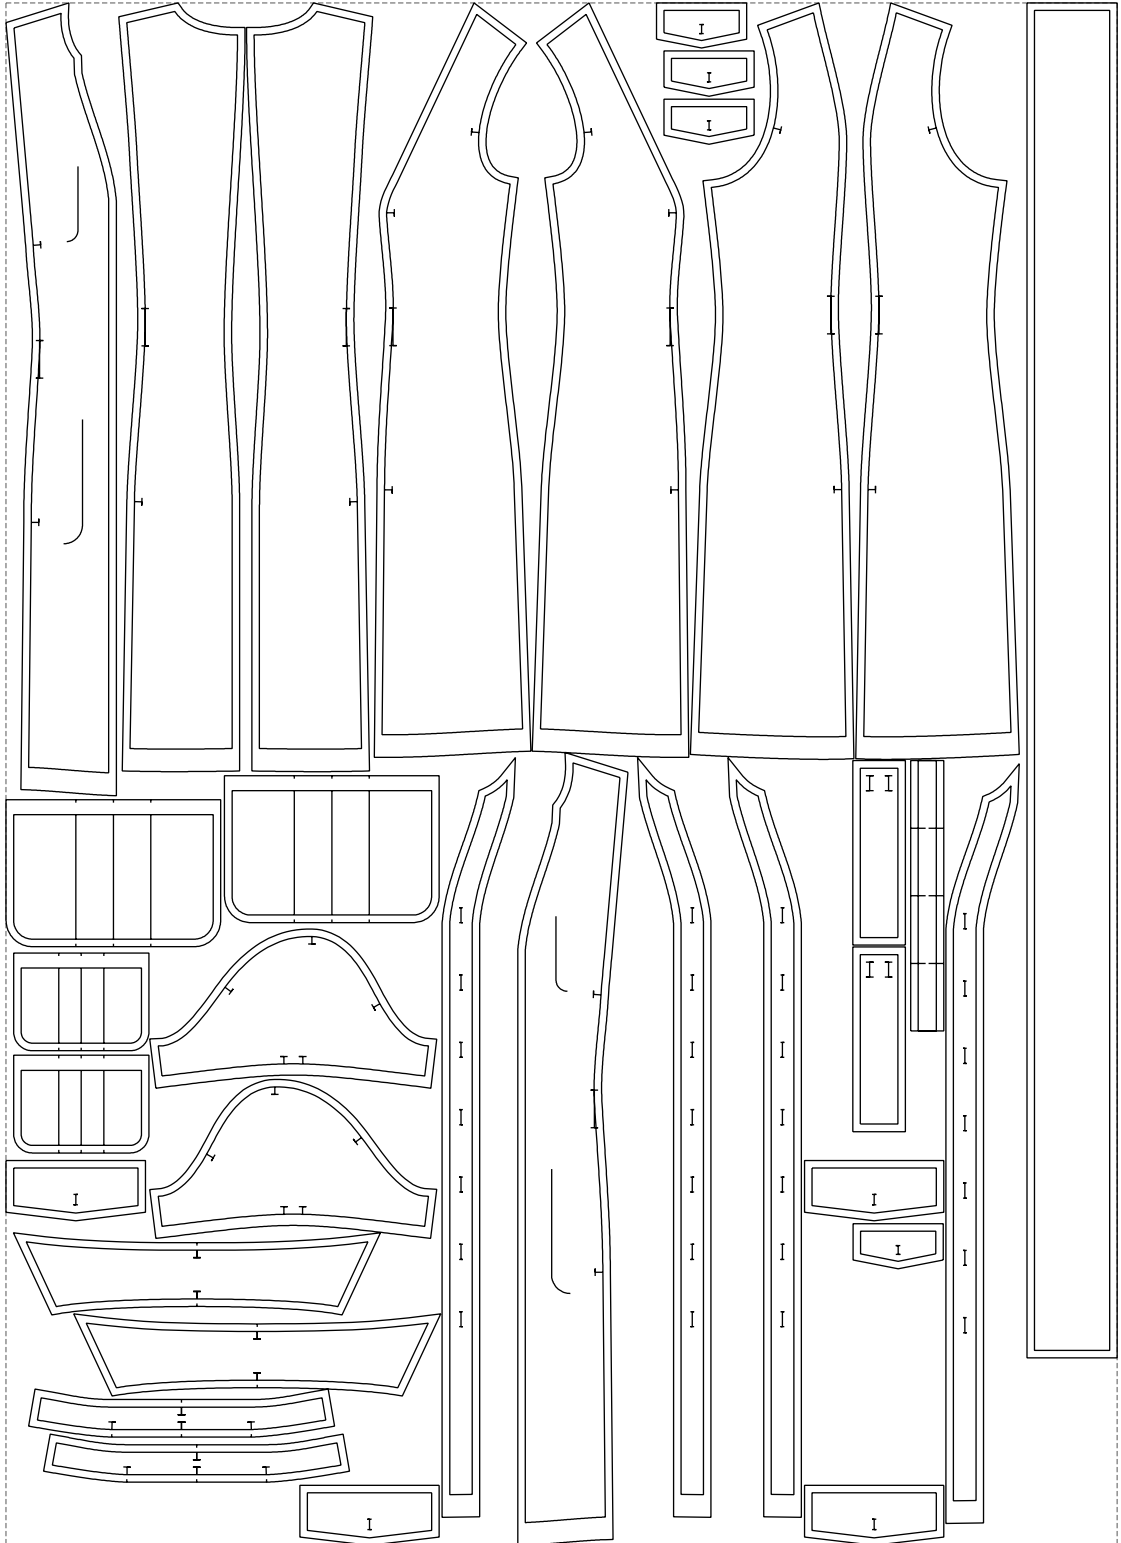

Not for print

Paper size: A4, size:1399.00 x1804.00 mm

# Example

size:1478.97 x2053.87 mm

Maneken =1 ver.0

rz\_1=170

rz\_16=108

rz\_17=92.5

rz\_18=89.2

rz\_19=116