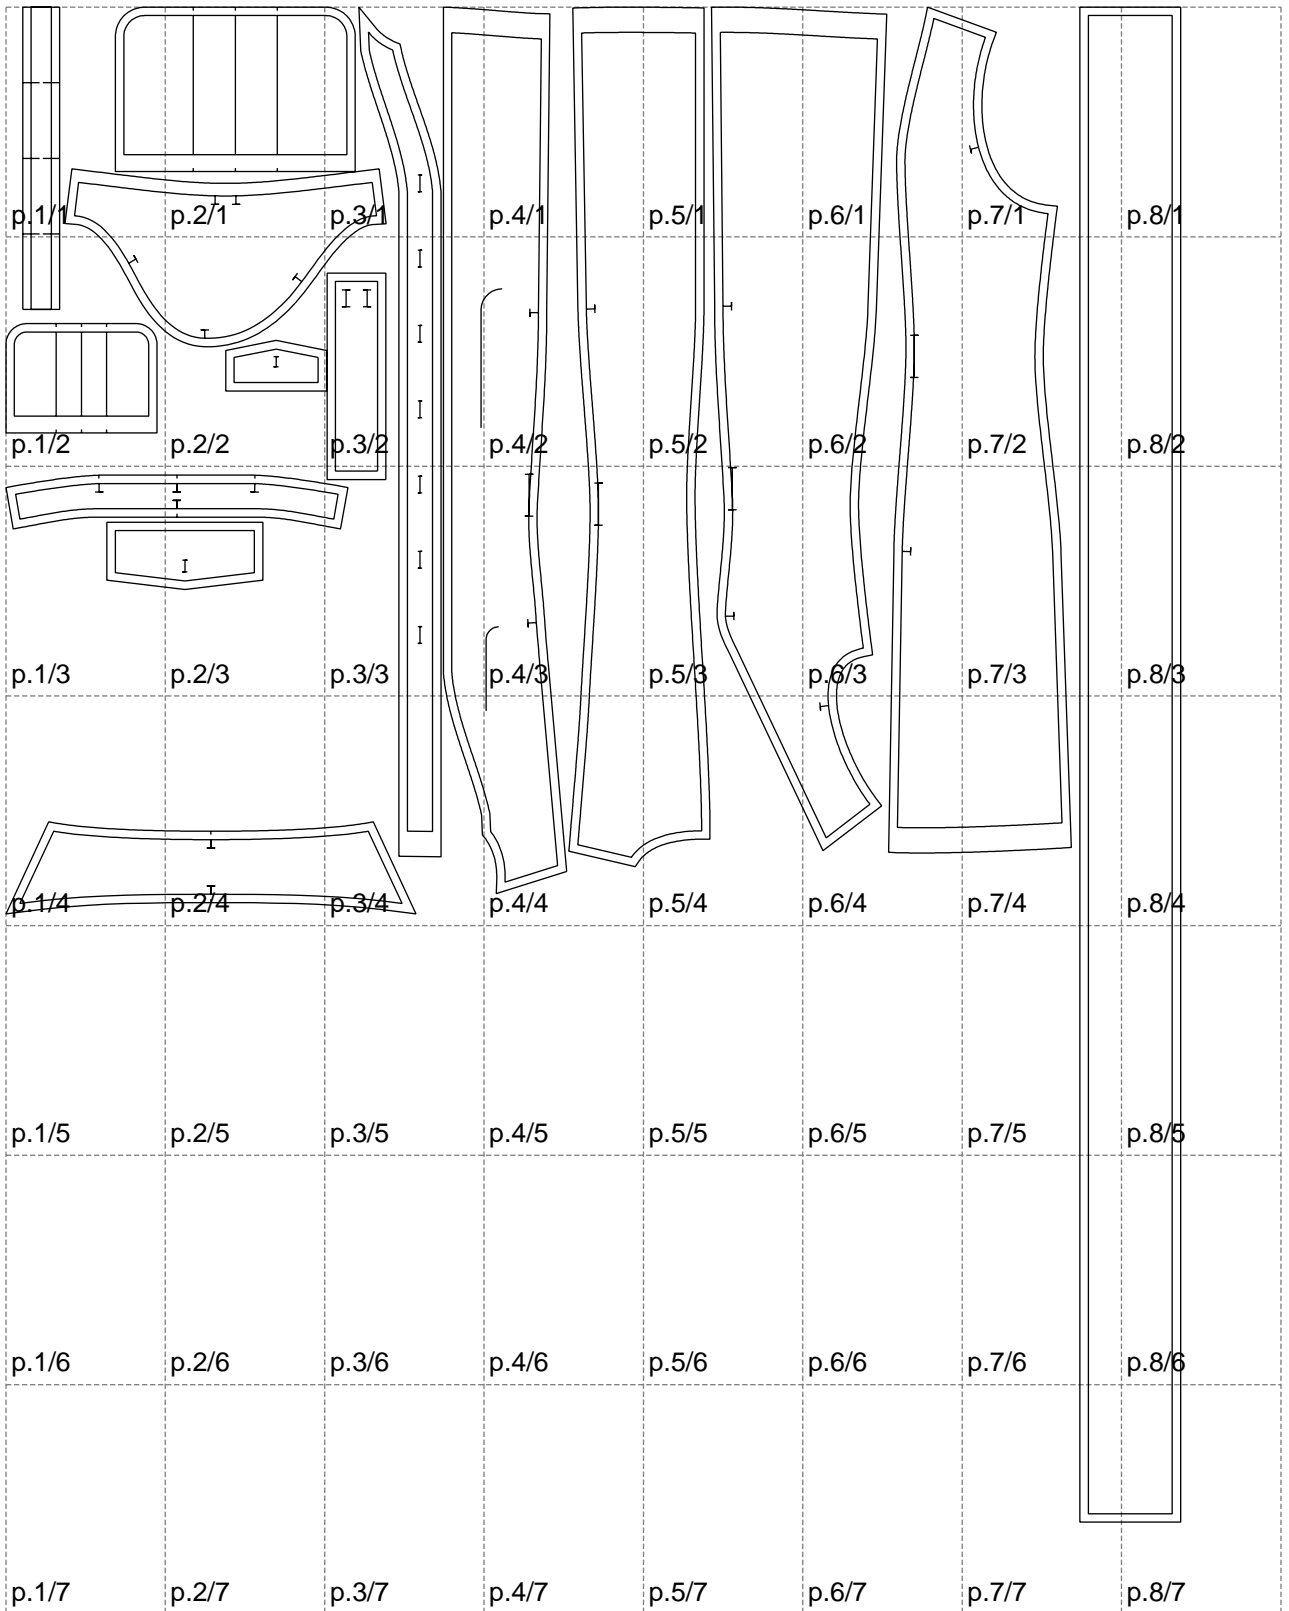

Not for print

Paper size: A4, size:1399.00 x1804.00 mm

# Example

size:1478.97 x2053.87 mm

Maneken =1 ver.0

rz\_1=170

rz\_16=108

rz\_17=92.5

rz\_18=89.2

rz\_19=116

rz\_20=113

---

. . . . .  
. . . . .  
. . . . .