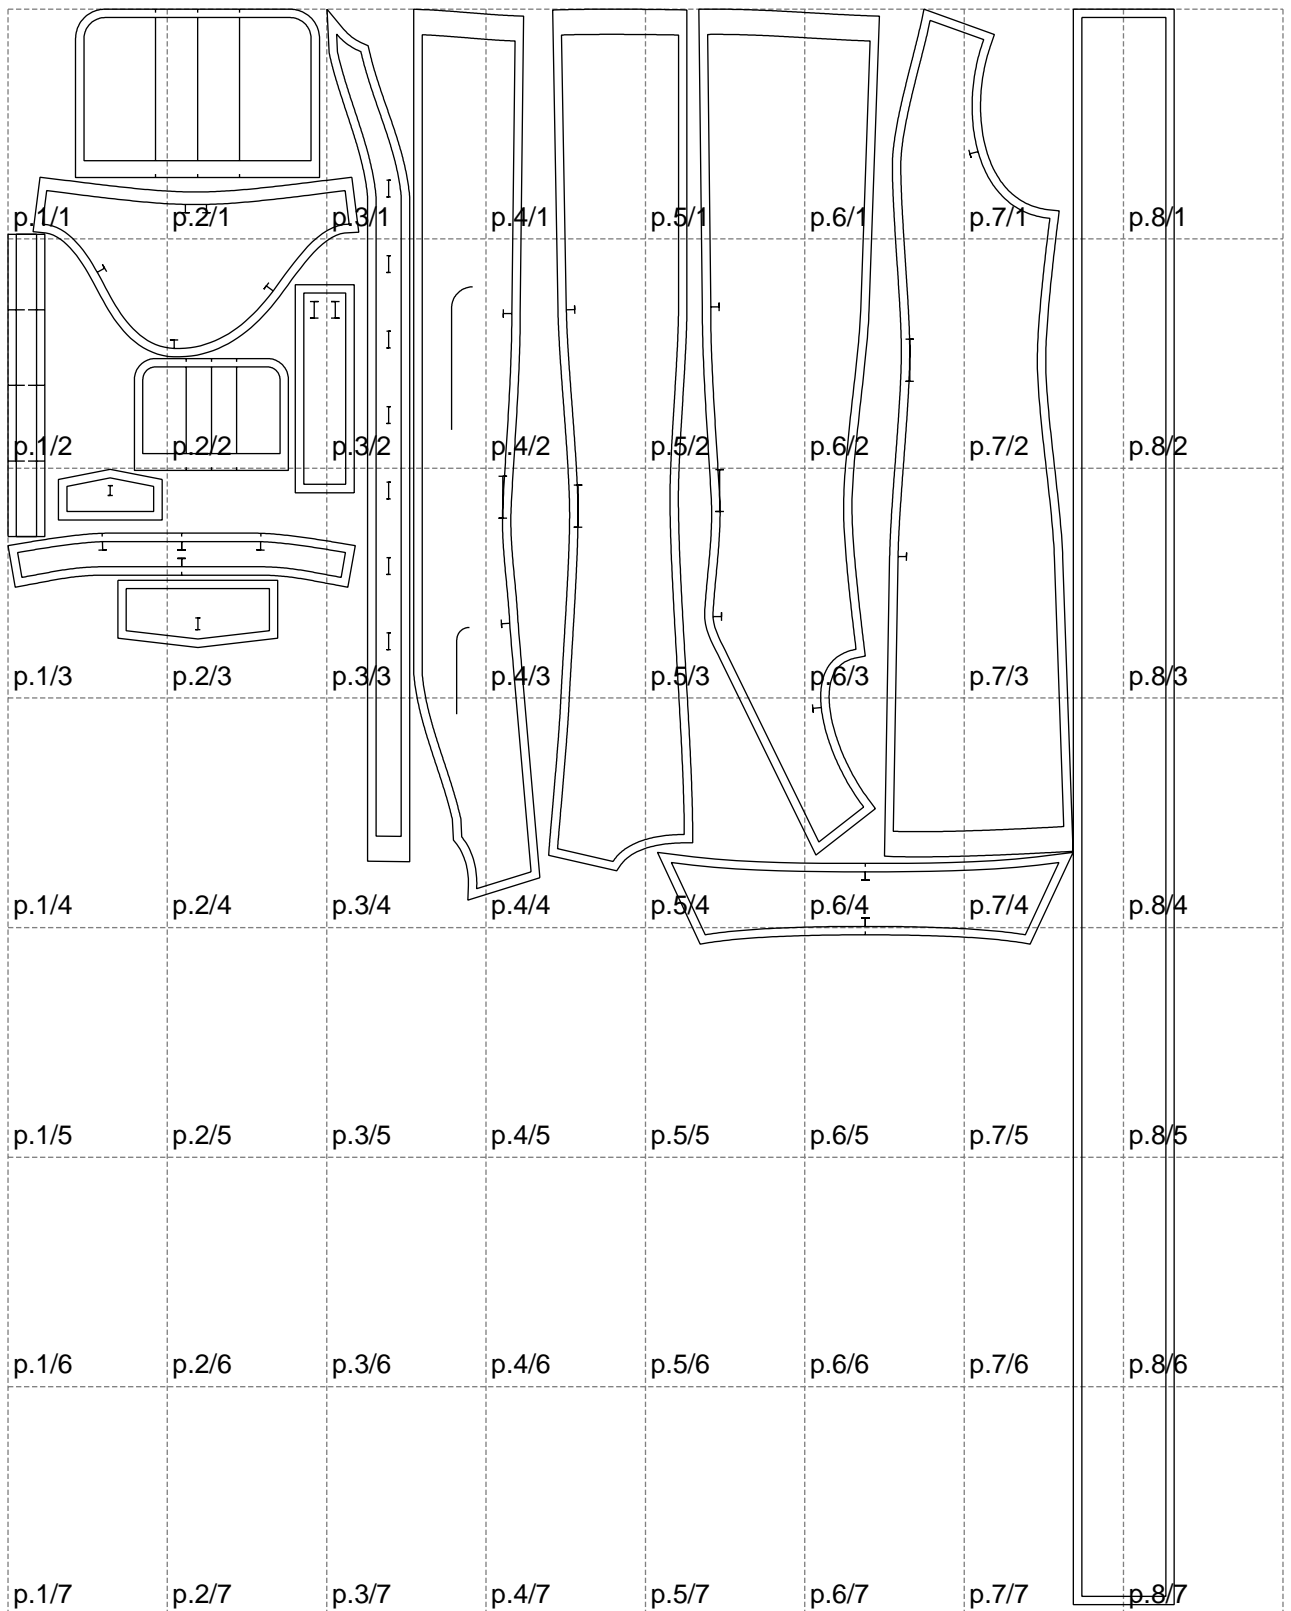

Not for print

Paper size: A4, size:1388.96 x1900.00 mm

# Example

size:1499.00 x2220.22 mm

Maneken =1 ver.0

rz\_1=170

rz\_16=112

rz\_17=96.2

rz\_18=94

rz\_19=120

rz\_20=117

---

. . . . .  
. . . . .  
. . . . .