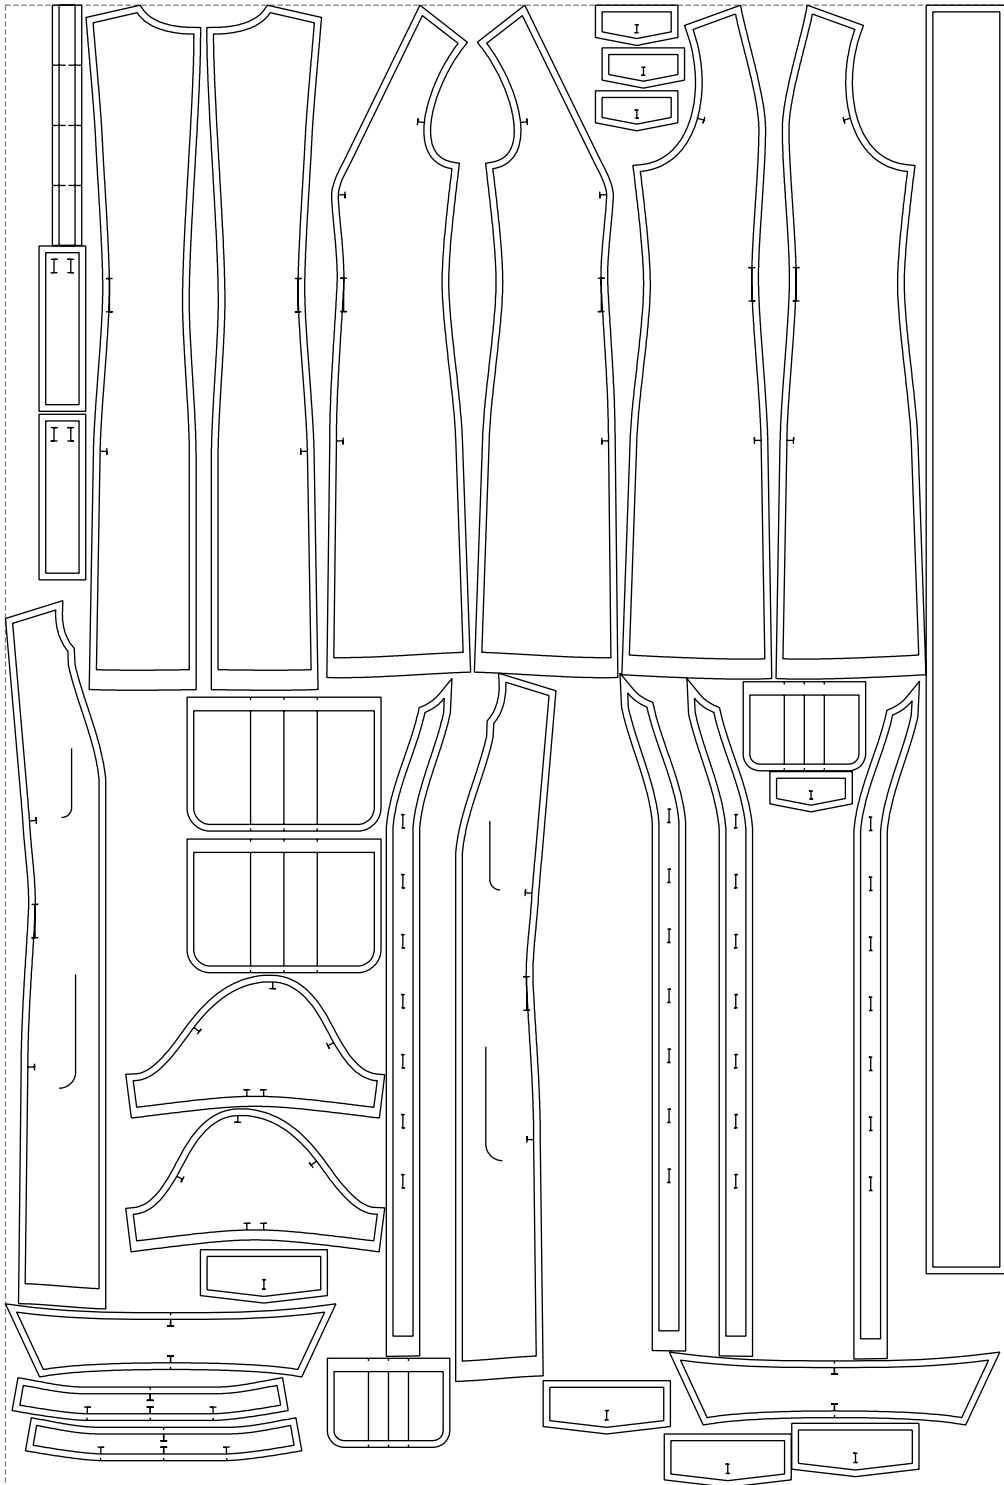

Not for print

Paper size: A4, size:1388.96 x1900.00 mm

# Example

size:1499.00 x2220.22 mm

Maneken =1 ver.0

rz\_1=170

rz\_16=112

rz\_17=96.2

rz\_18=94

rz\_19=120