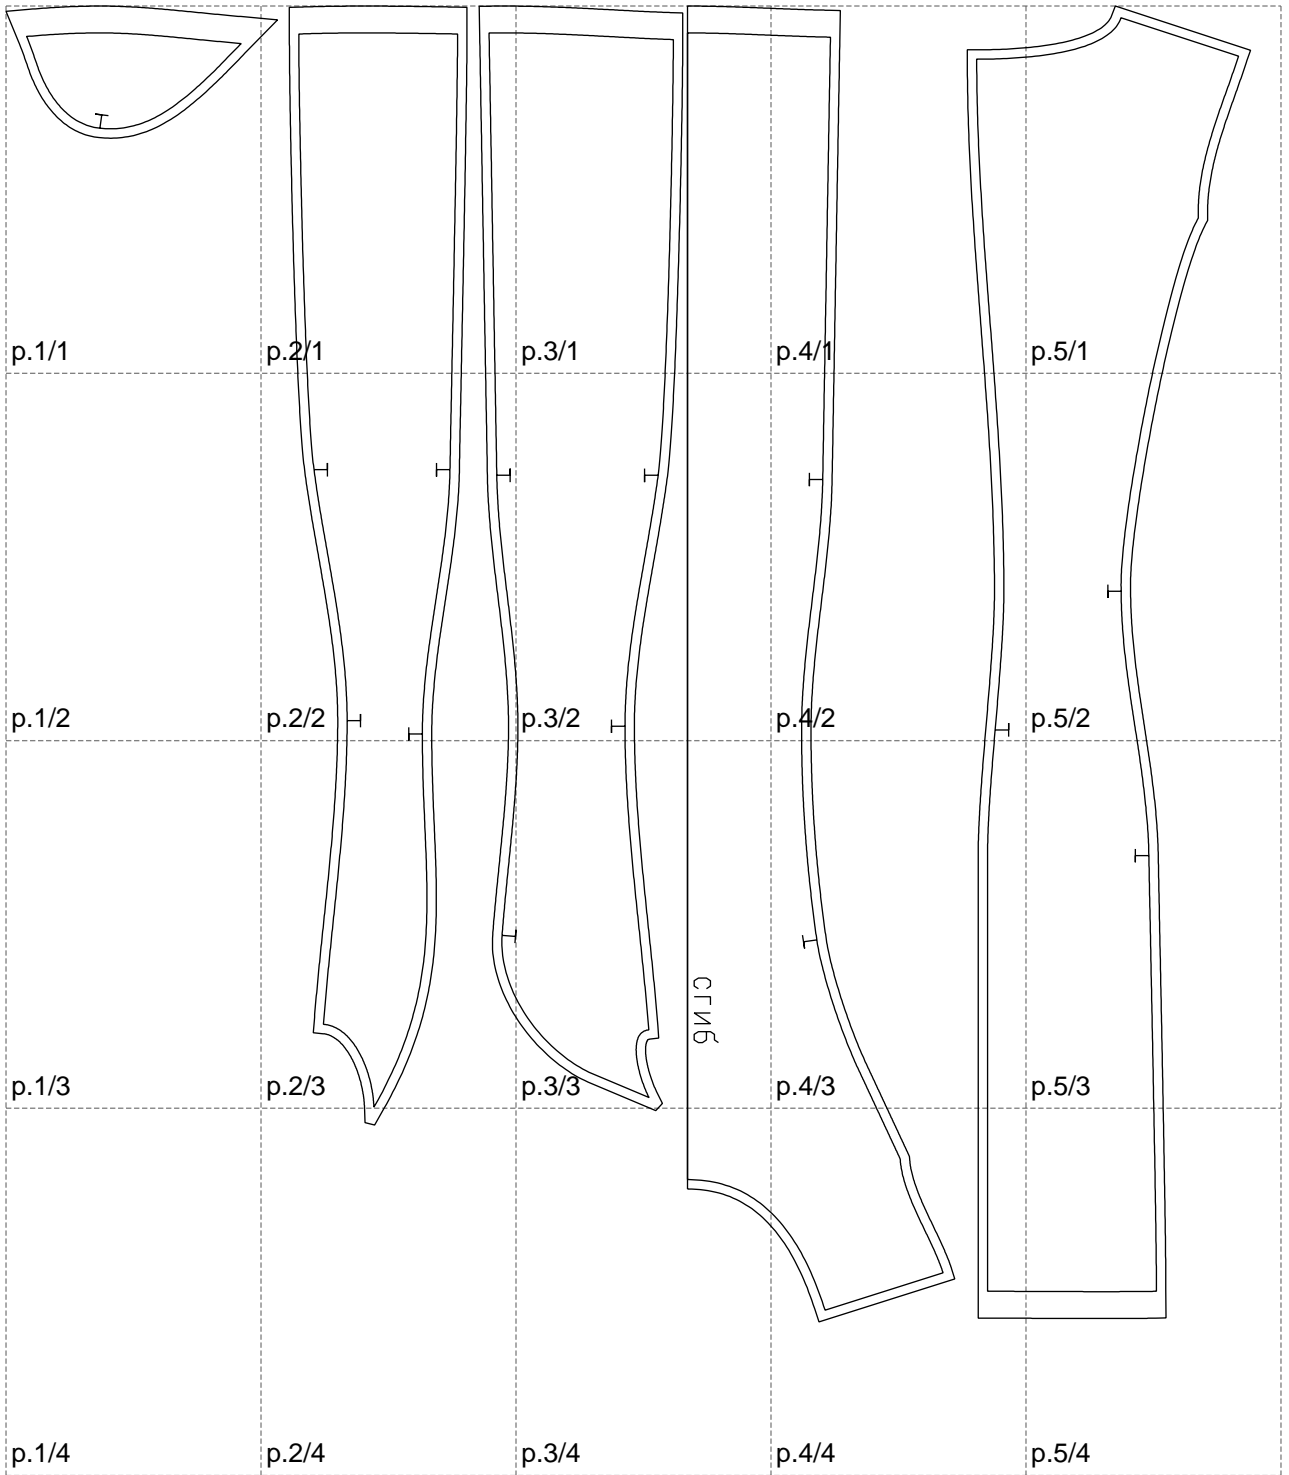

Not for print

Paper size: A4, size:926.33 x979.38 mm

# Example

size:1488.95 x979.38 mm

Maneken =1 ver.0

rz\_1=170

rz\_16=88

rz\_17=75.6

rz\_18=67.6

rz\_19=96

rz\_20=94.6

---

. . . . .  
. . . . .  
. . . . .