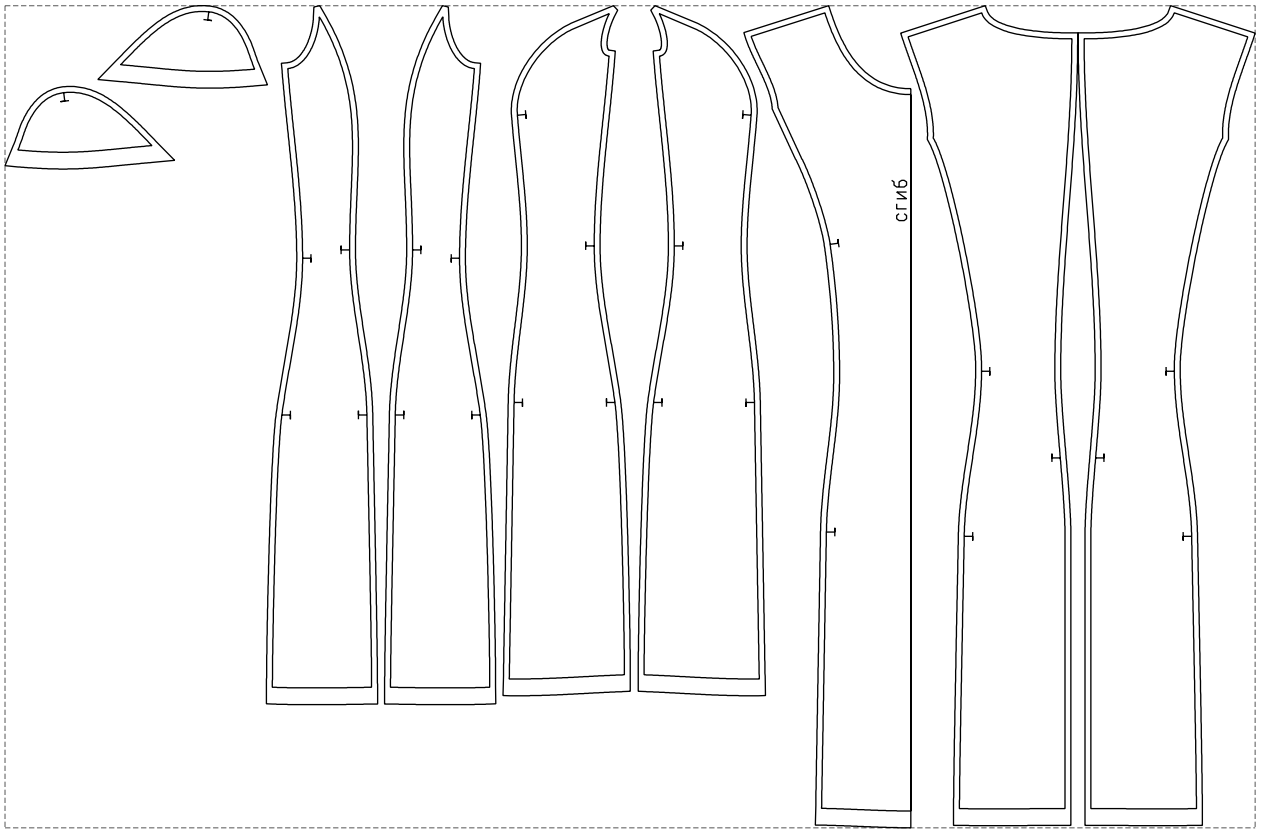

Not for print

Paper size: A4, size:926.33 x979.38 mm

# Example

size:1488.95 x979.38 mm

Maneken =1 ver.0

rz\_1=170

rz\_16=88

rz\_17=75.6

rz\_18=67.6

rz\_19=96

rz\_20=94.6

---

. . . . .  
. . . . .  
. . . . .