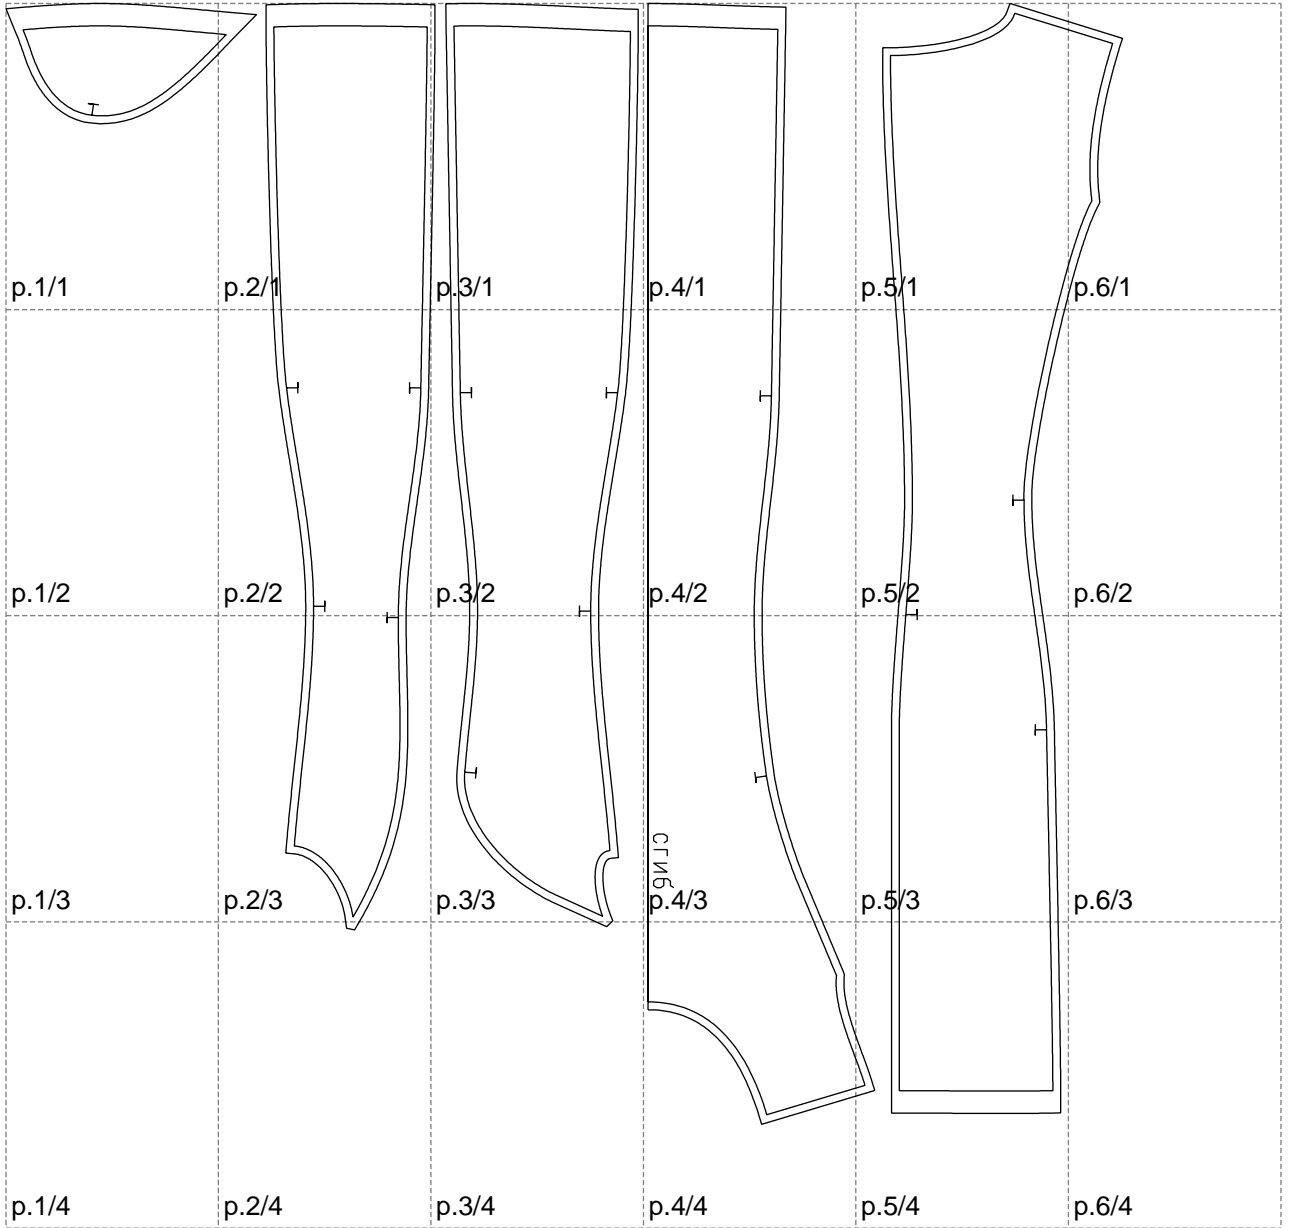

Not for print

Paper size: A4, size:997.25 x1001.10 mm

Example

size:1499.00 x1001.10 mm

Maneken =1 ver.0

rz_1=170

rz_16=100

rz_17=85.4

rz_18=80.2

rz_19=108

rz_20=105.4

.
.
.