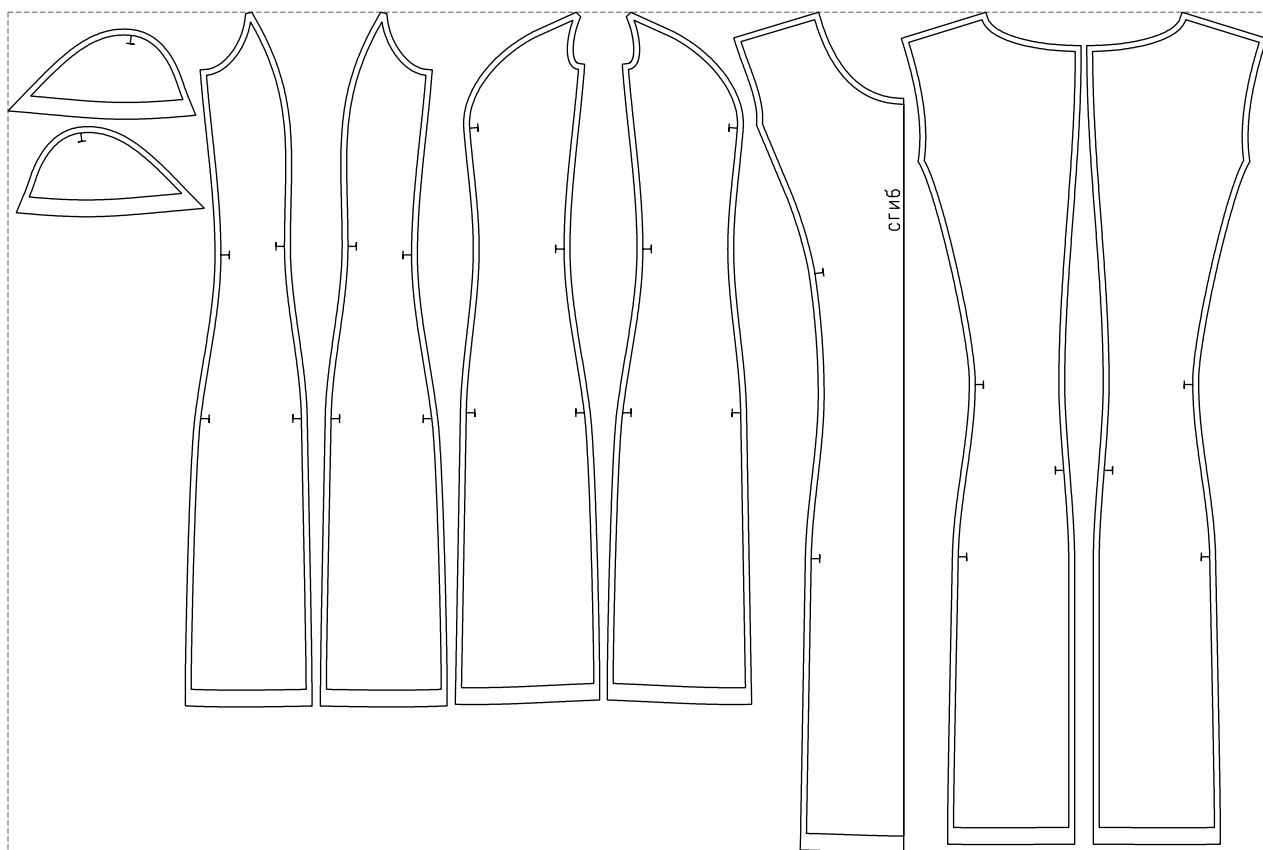

Not for print

Paper size: A4, size:997.25 x1001.10 mm

Example

size:1499.00 x1001.10 mm

Maneken =1 ver.0

rz_1=170

rz_16=100

rz_17=85.4

rz_18=80.2

rz_19=108

rz_20=105.4

.
.
.