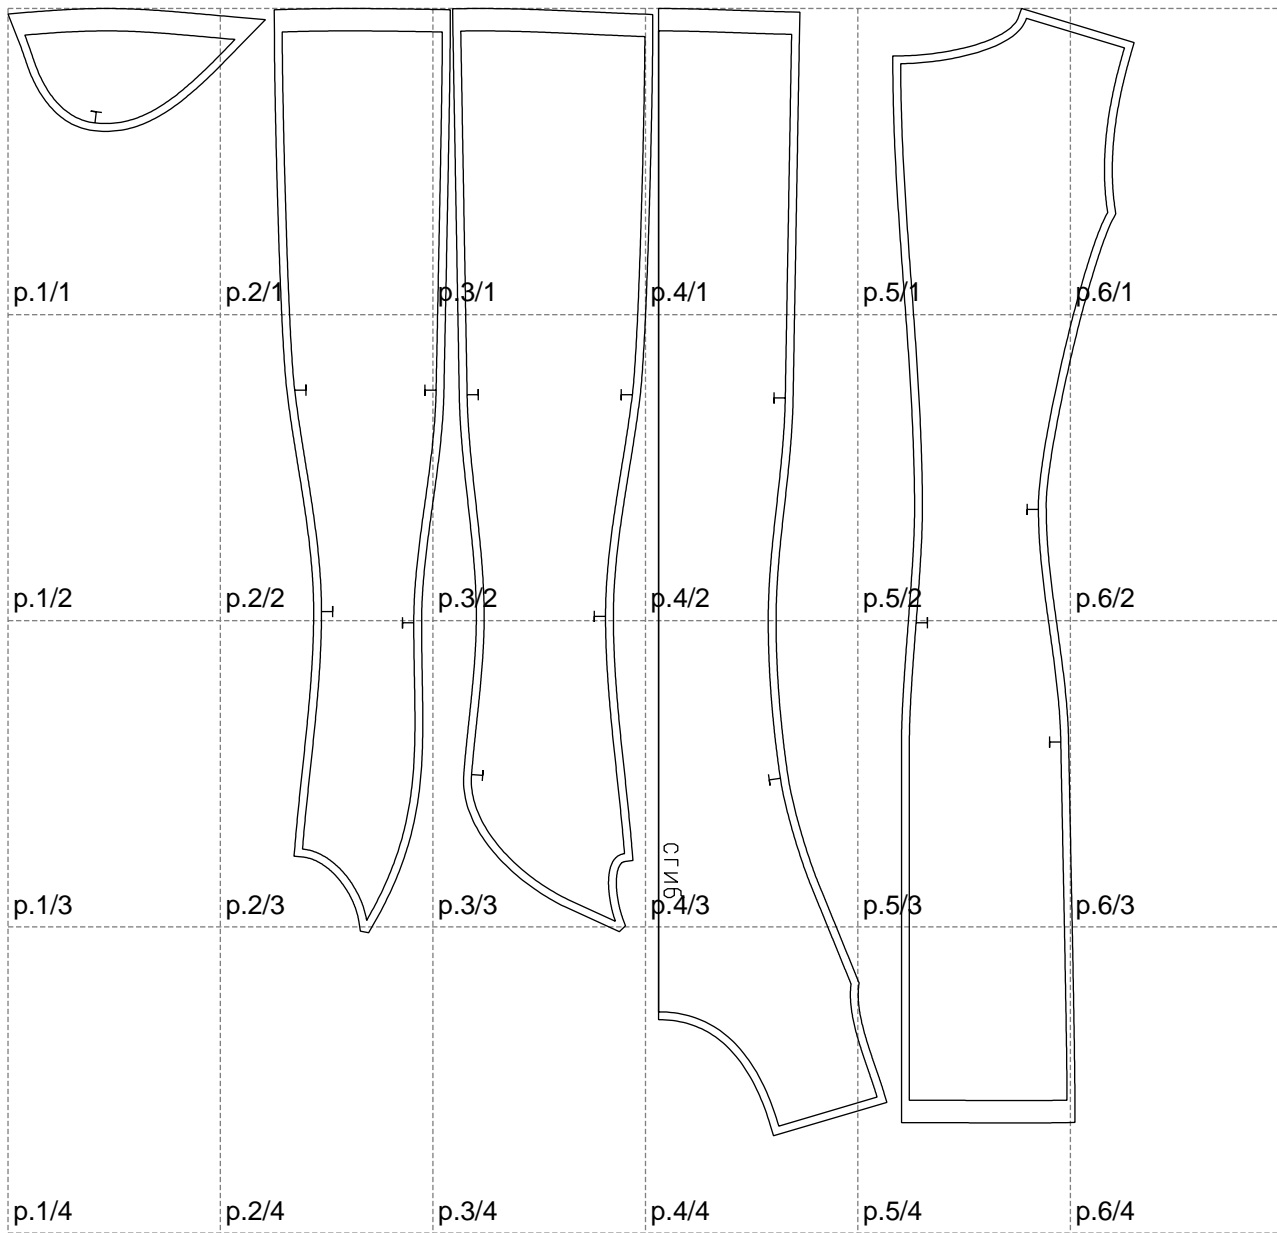

Not for print

Paper size: A4, size:1006.01 x1006.73 mm

# Example

size:1499.00 x1006.73 mm

Maneken =1 ver.0

rz\_1=170

rz\_16=104

rz\_17=88.9

rz\_18=84.4

rz\_19=112

rz\_20=109.3

---

. . . . .  
. . . . .  
. . . . .