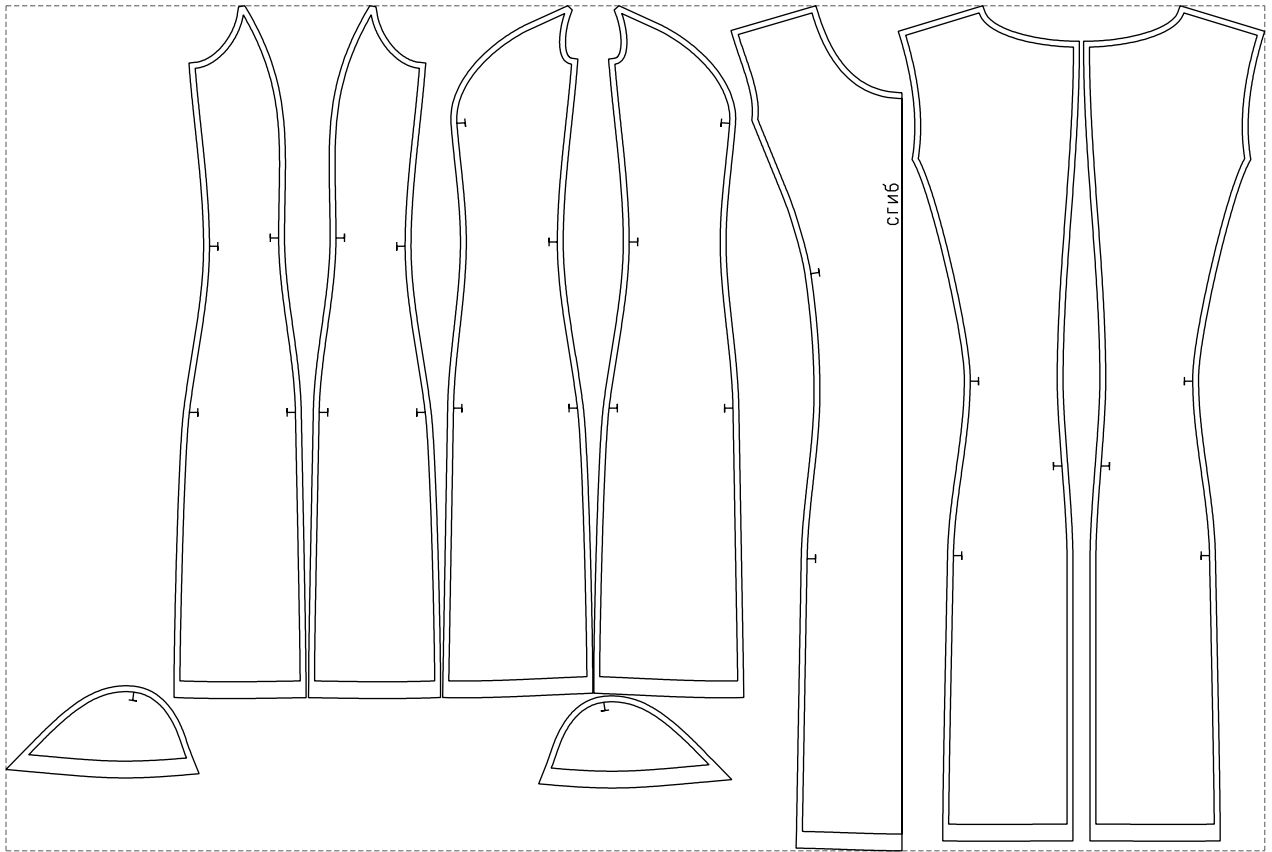

Not for print

Paper size: A4, size:1006.01 x1006.73 mm

# Example

size:1499.00 x1006.73 mm

Maneken =1 ver.0

rz\_1=170

rz\_16=104

rz\_17=88.9

rz\_18=84.4

rz\_19=112