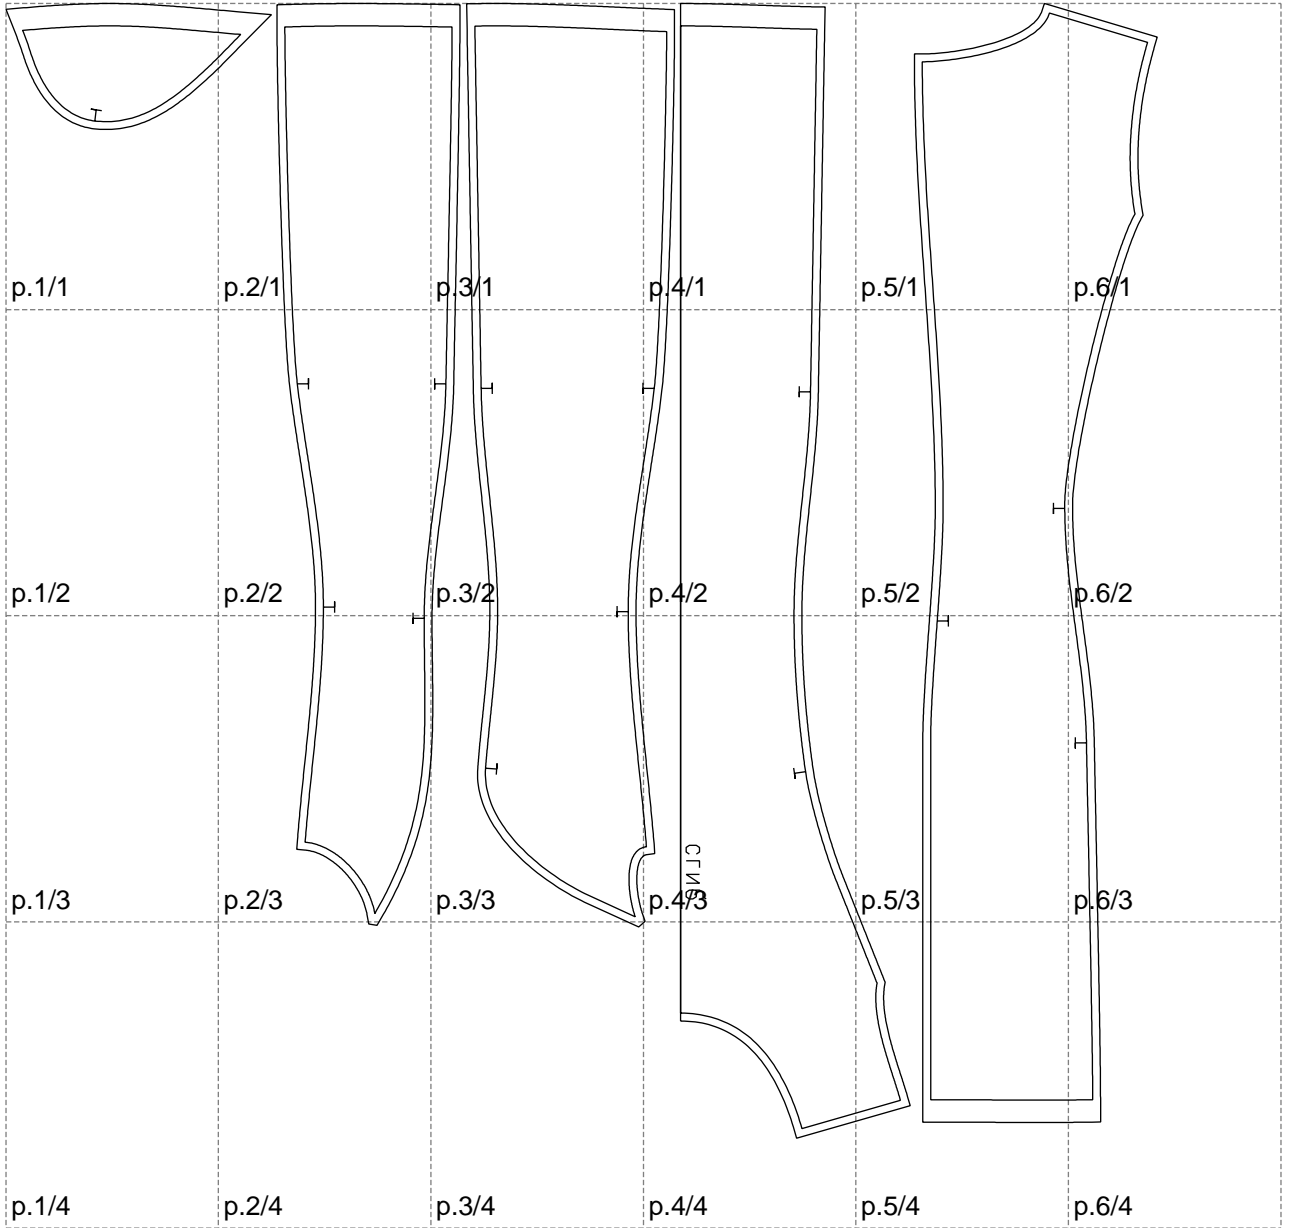

Not for print

Paper size: A4, size:1028.38 x1013.45 mm

# Example

size:1348.37 x1013.45 mm

Maneken =1 ver.0

rz\_1=170

rz\_16=108

rz\_17=92.5

rz\_18=89.2

rz\_19=116

rz\_20=113

---

. . . . .  
. . . . .  
. . . . .