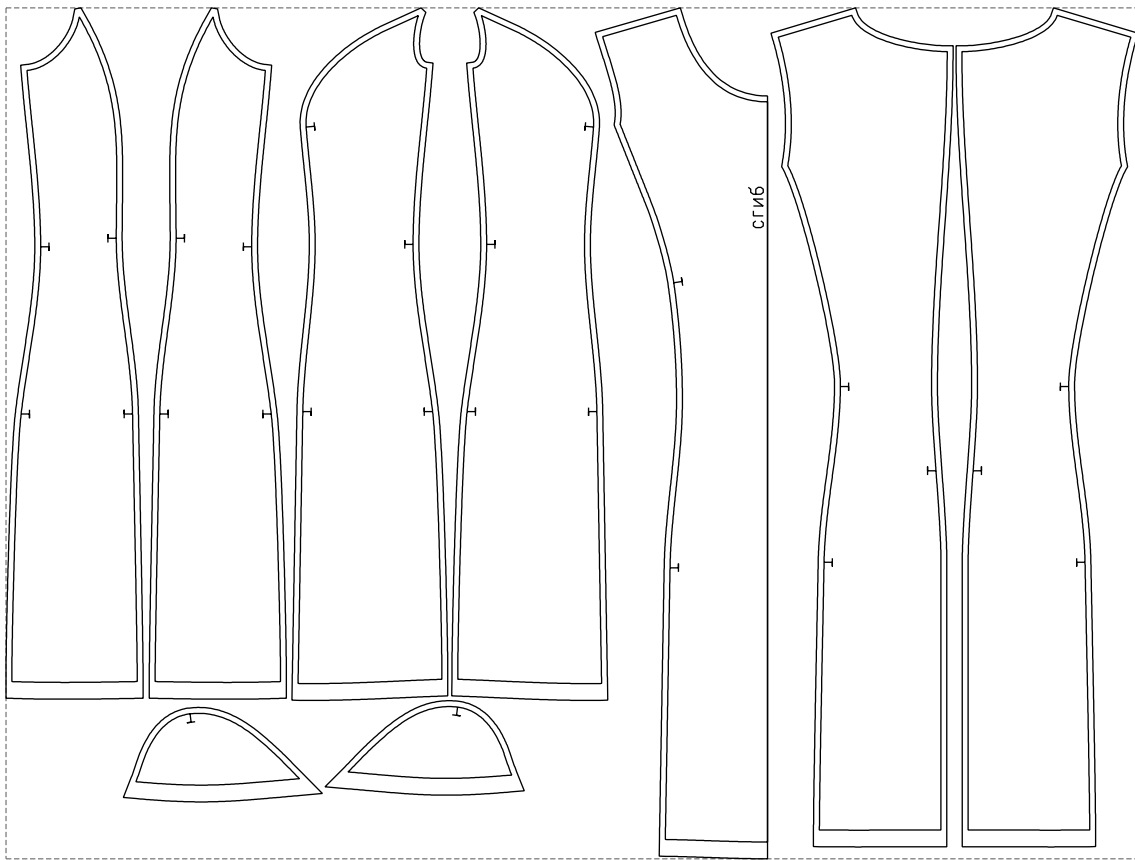

Not for print

Paper size: A4, size:1028.38 x1013.45 mm

# Example

size:1348.37 x1013.45 mm

Maneken =1 ver.0

rz\_1=170

rz\_16=108

rz\_17=92.5

rz\_18=89.2

rz\_19=116