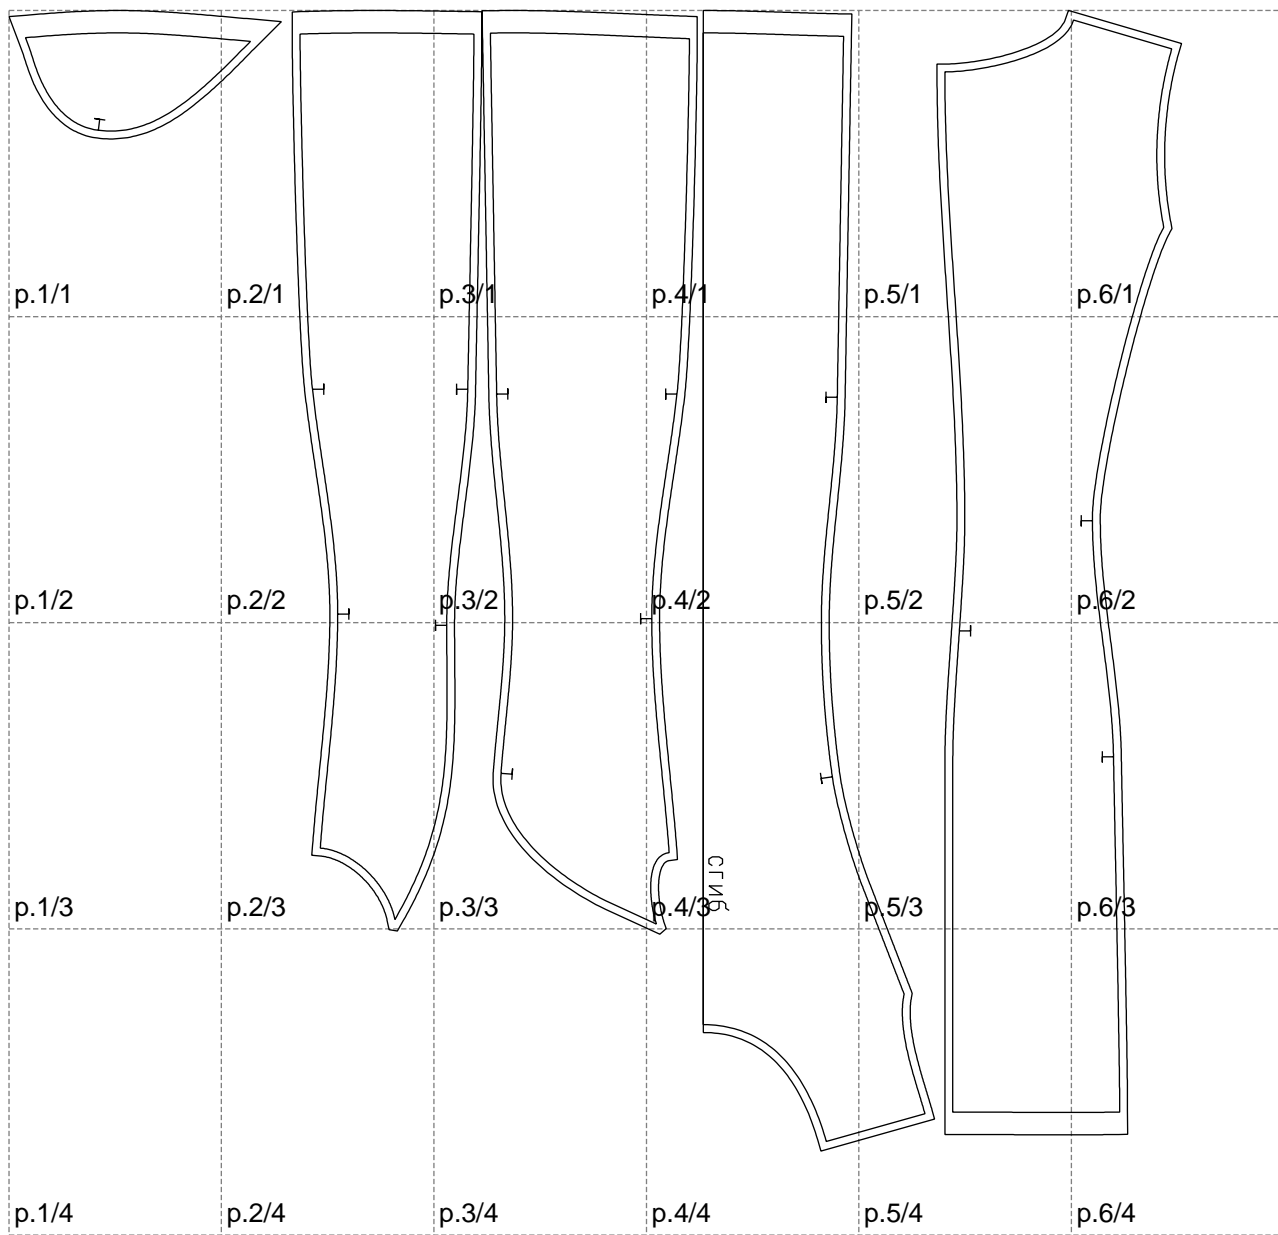

Not for print

Paper size: A4, size:1047.28 x1018.73 mm

# Example

size:1368.05 x1018.73 mm

Maneken =1 ver.0

rz\_1=170

rz\_16=112

rz\_17=96.2

rz\_18=94

rz\_19=120

rz\_20=117

---

. . . . .  
. . . . .  
. . . . .