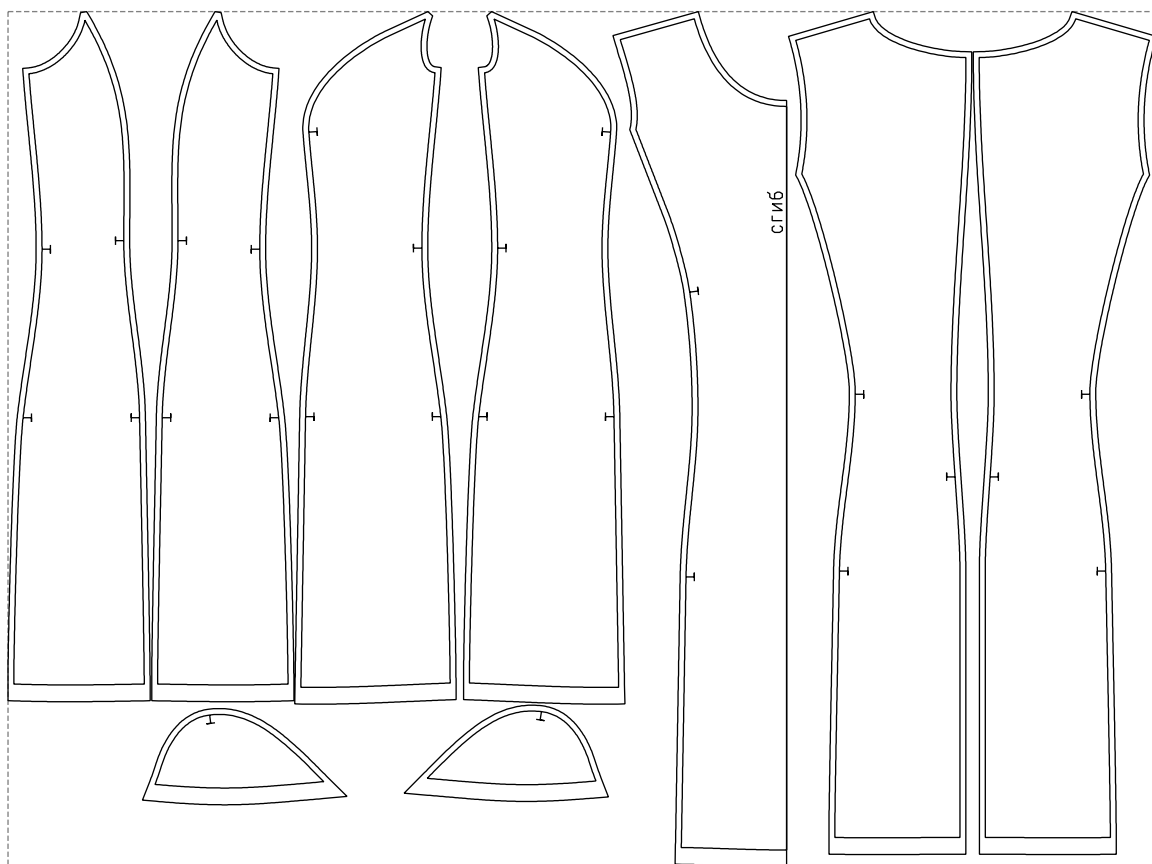

Not for print

Paper size: A4, size:1047.28 x1018.73 mm

# Example

size:1368.05 x1018.73 mm

Maneken =1 ver.0

rz\_1=170

rz\_16=112

rz\_17=96.2

rz\_18=94

rz\_19=120