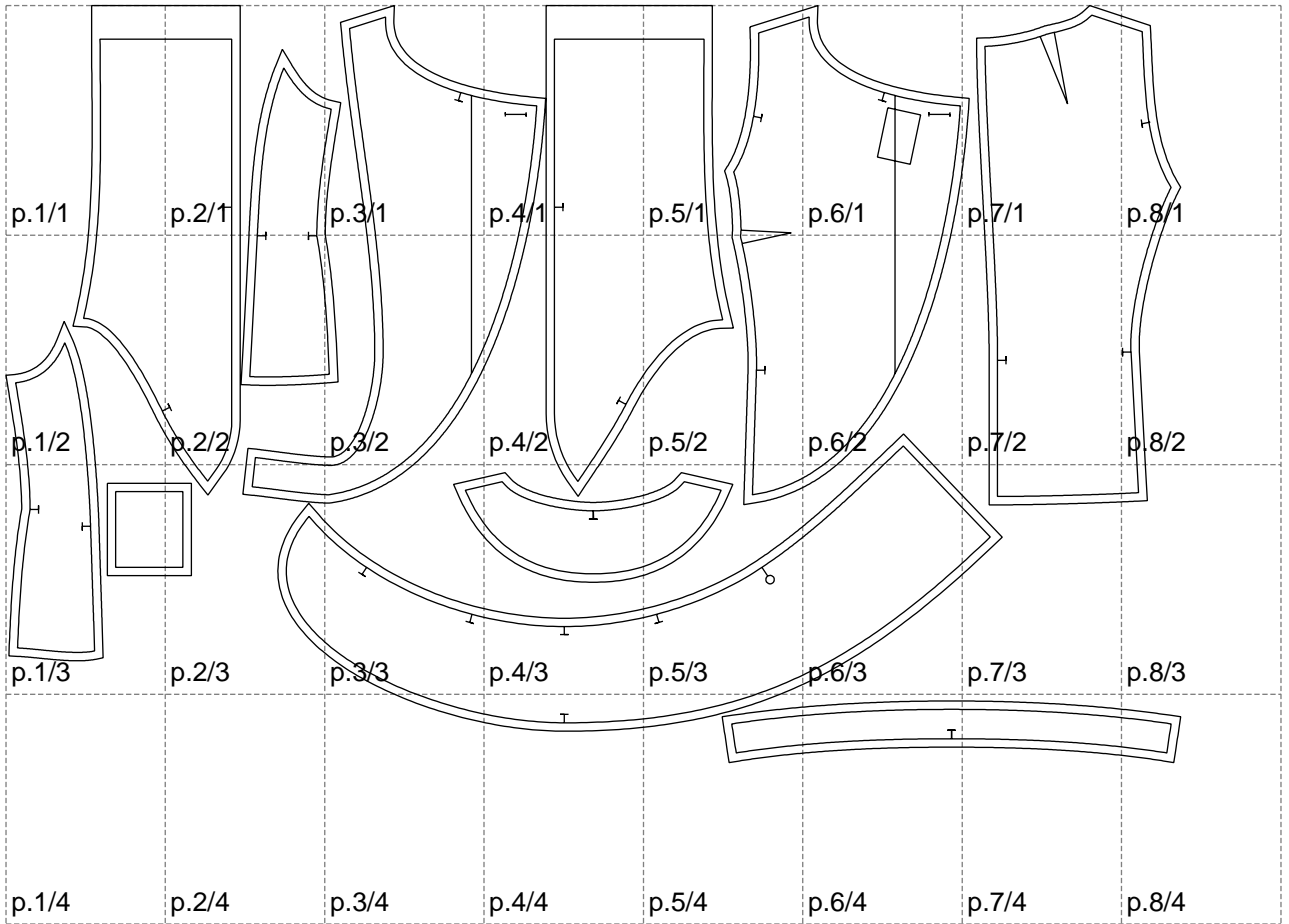

Not for print

Paper size: A4, size:1399.00 x901.36 mm

# Example

size:1488.95 x1912.61 mm

Maneken =1 ver.0

rz\_1=170

rz\_16=92

rz\_17=78.8

rz\_18=71.8

rz\_19=100

rz\_20=98.1

---

. . . . .  
. . . . .  
. . . . .