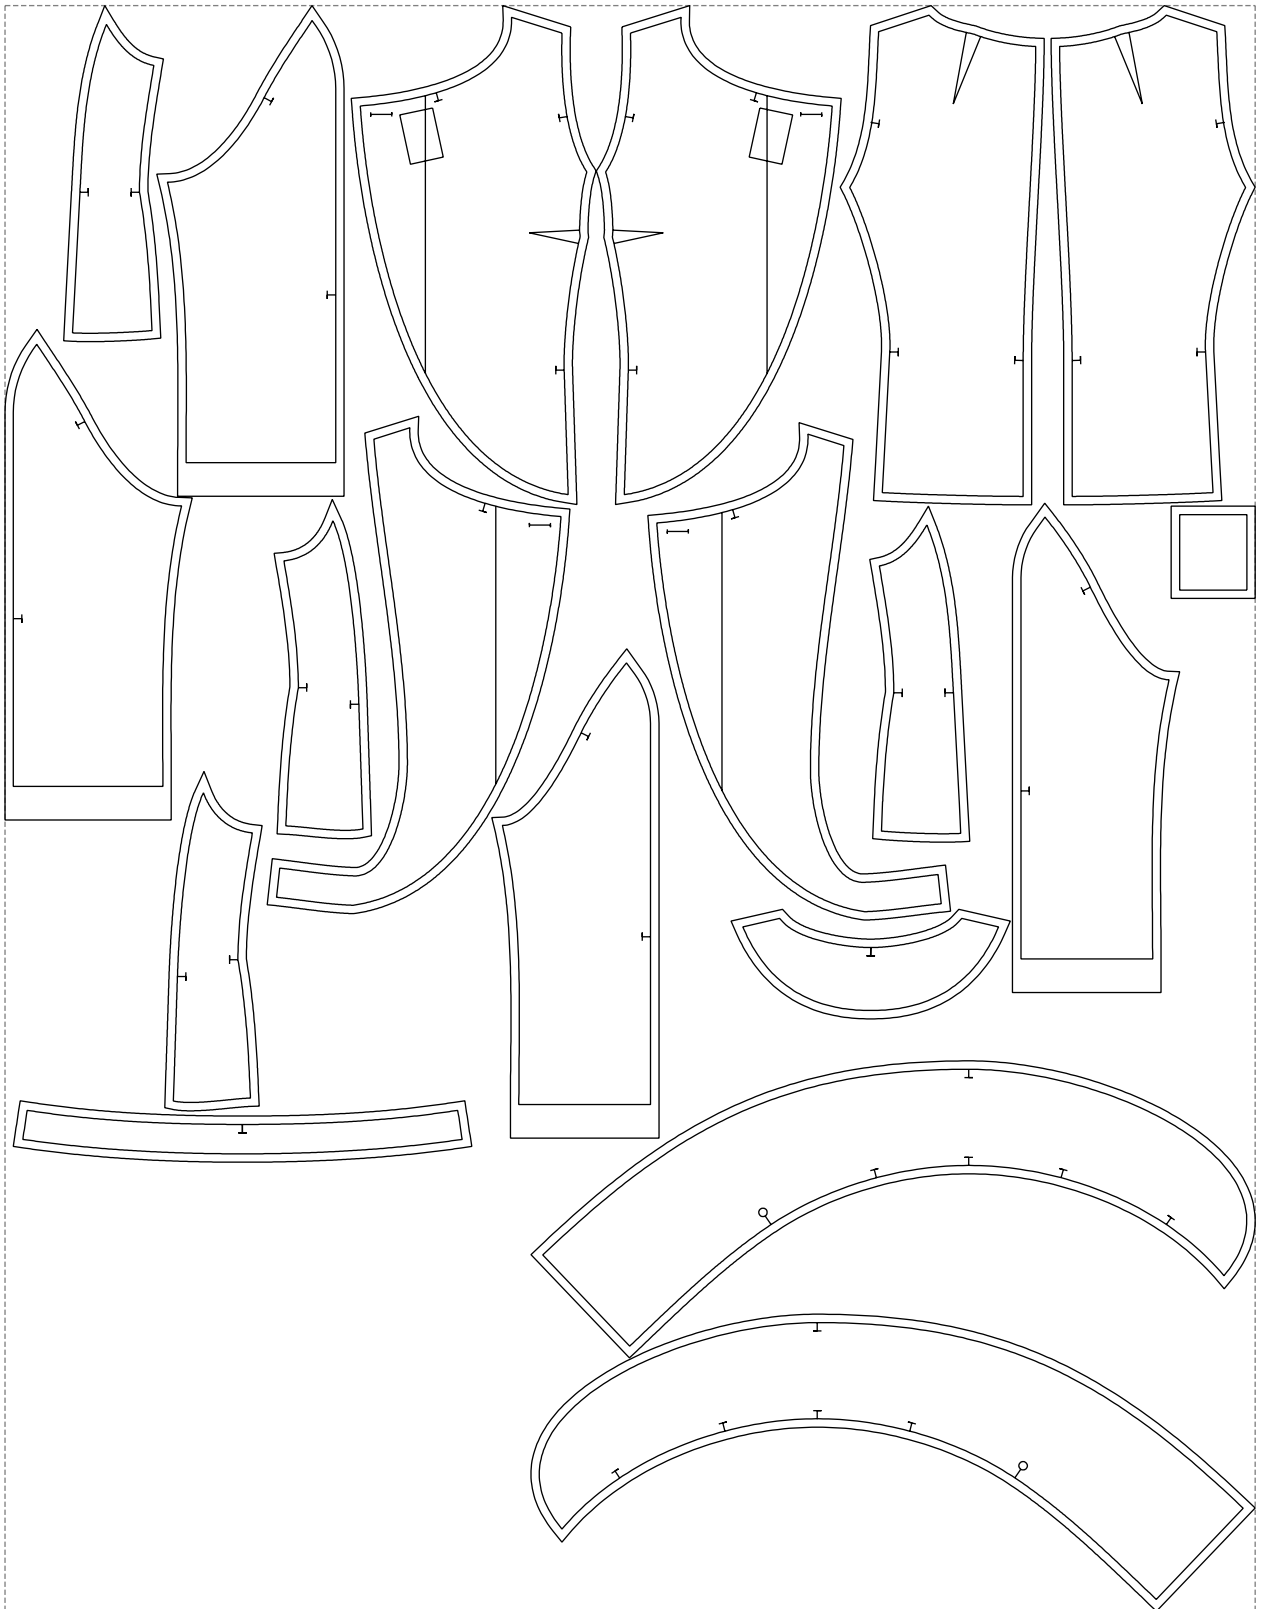

Not for print

Paper size: A4, size:1399.00 x901.36 mm

# Example

size:1488.95 x1912.61 mm

Maneken =1 ver.0

rz\_1=170

rz\_16=92

rz\_17=78.8

rz\_18=71.8

rz\_19=100