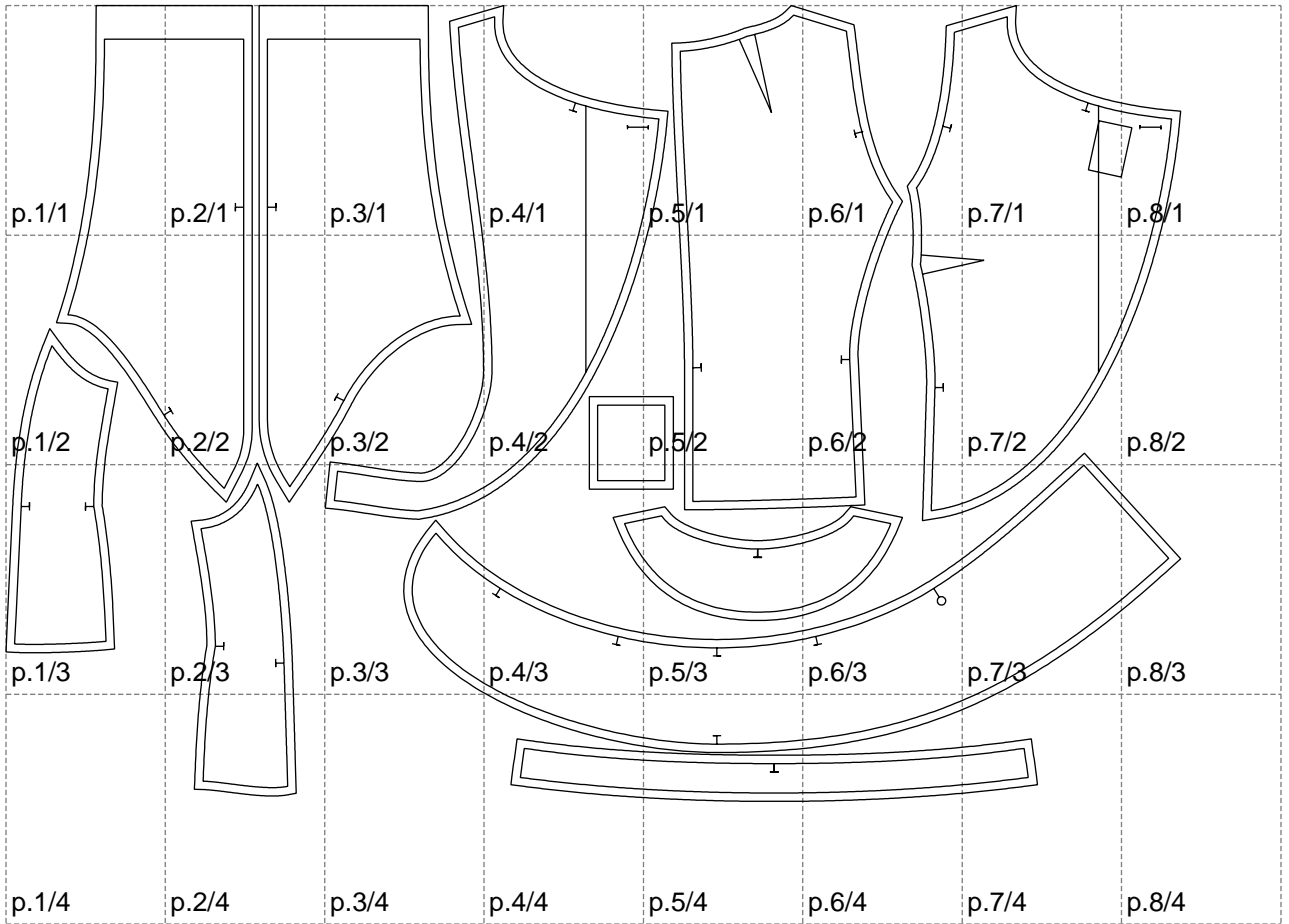

Not for print

Paper size: A4, size:1399.00 x947.68 mm

# Example

size:1488.99 x1786.16 mm

Maneken =1 ver.0

rz\_1=170

rz\_16=108

rz\_17=92.5

rz\_18=89.2

rz\_19=116

rz\_20=113

---

. . . . .  
. . . . .  
. . . . .