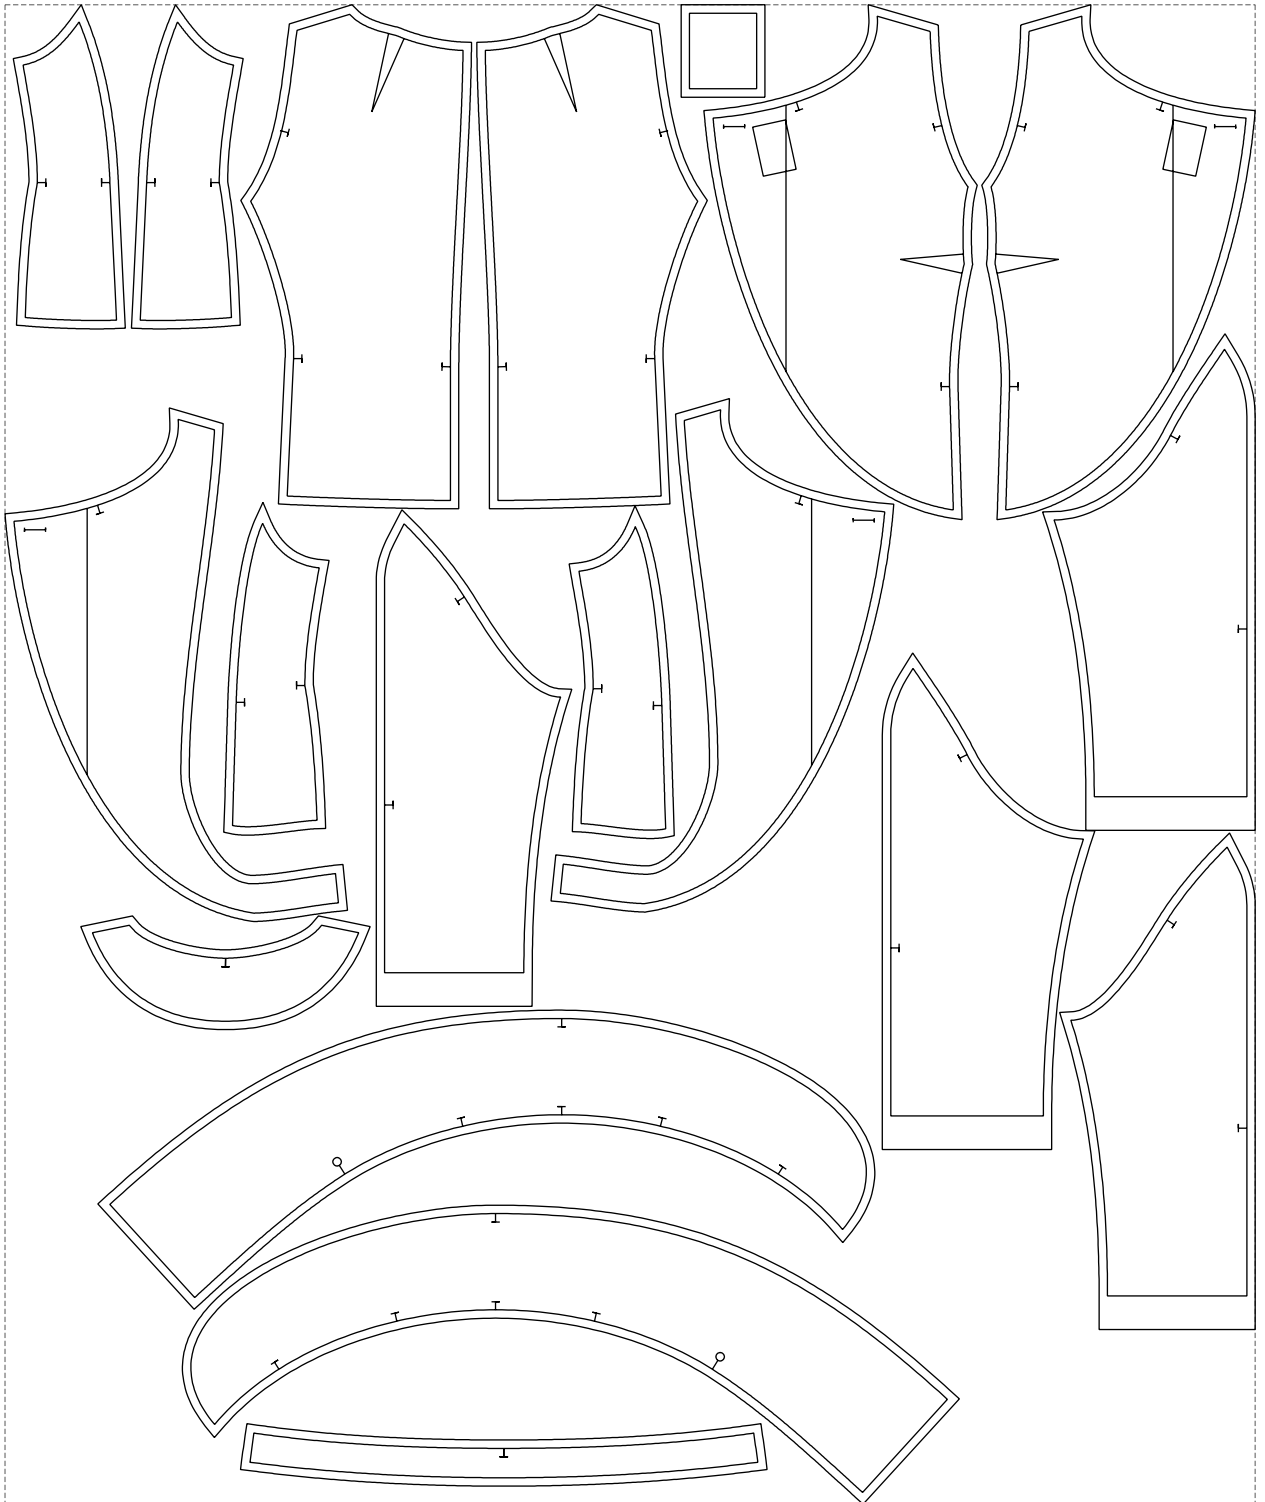

Not for print

Paper size: A4, size:1399.00 x947.68 mm

# Example

size:1488.99 x1786.16 mm

Maneken =1 ver.0

rz\_1=170

rz\_16=108

rz\_17=92.5

rz\_18=89.2

rz\_19=116