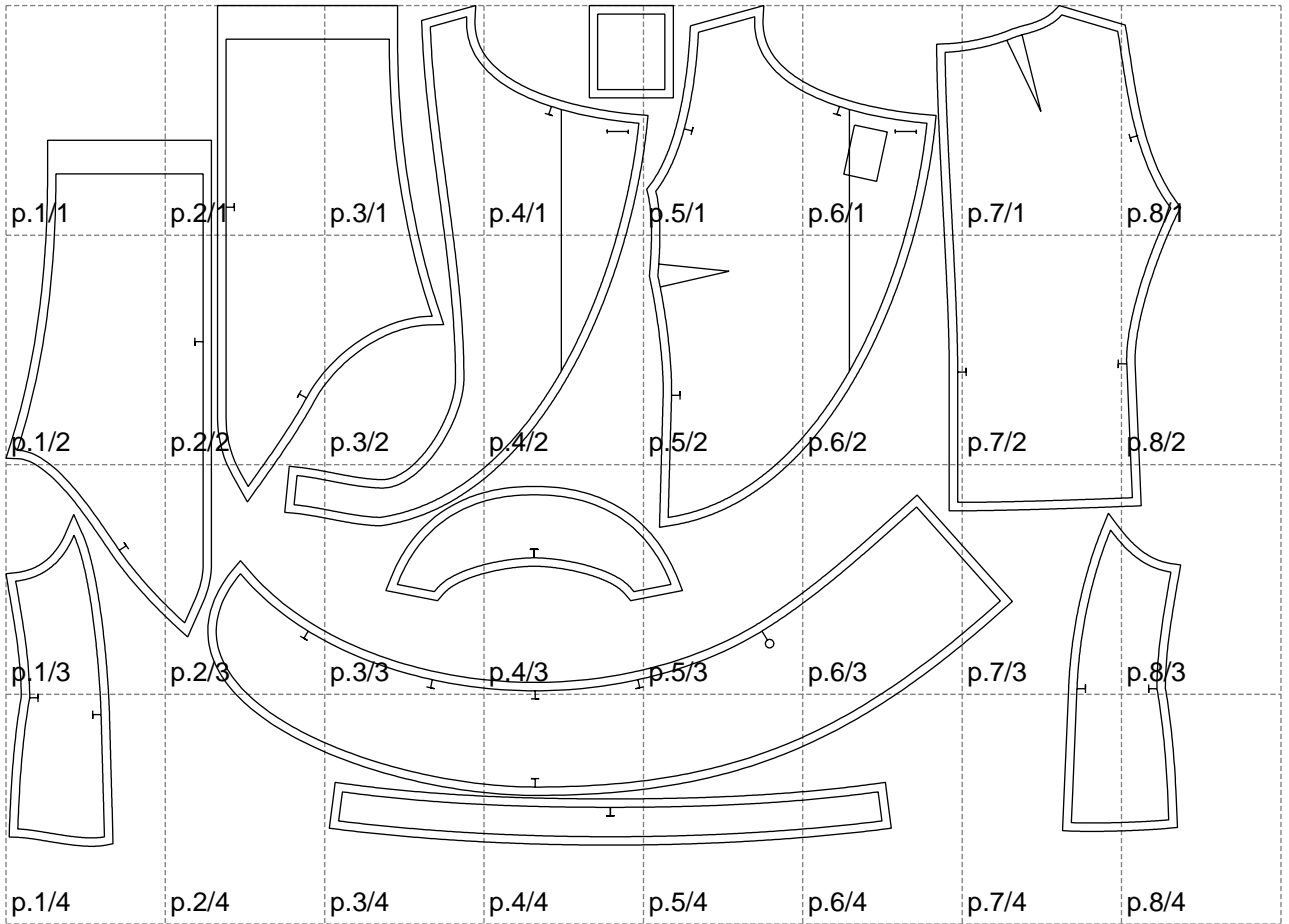

Not for print

Paper size: A4, size:1399.00 x1001.13 mm

# Example

size:1499.00 x2128.11 mm

Maneken =1 ver.0

rz\_1=170

rz\_16=116

rz\_17=100

rz\_18=98.8

rz\_19=124

rz\_20=121

---

. . . . .  
. . . . .  
. . . . .