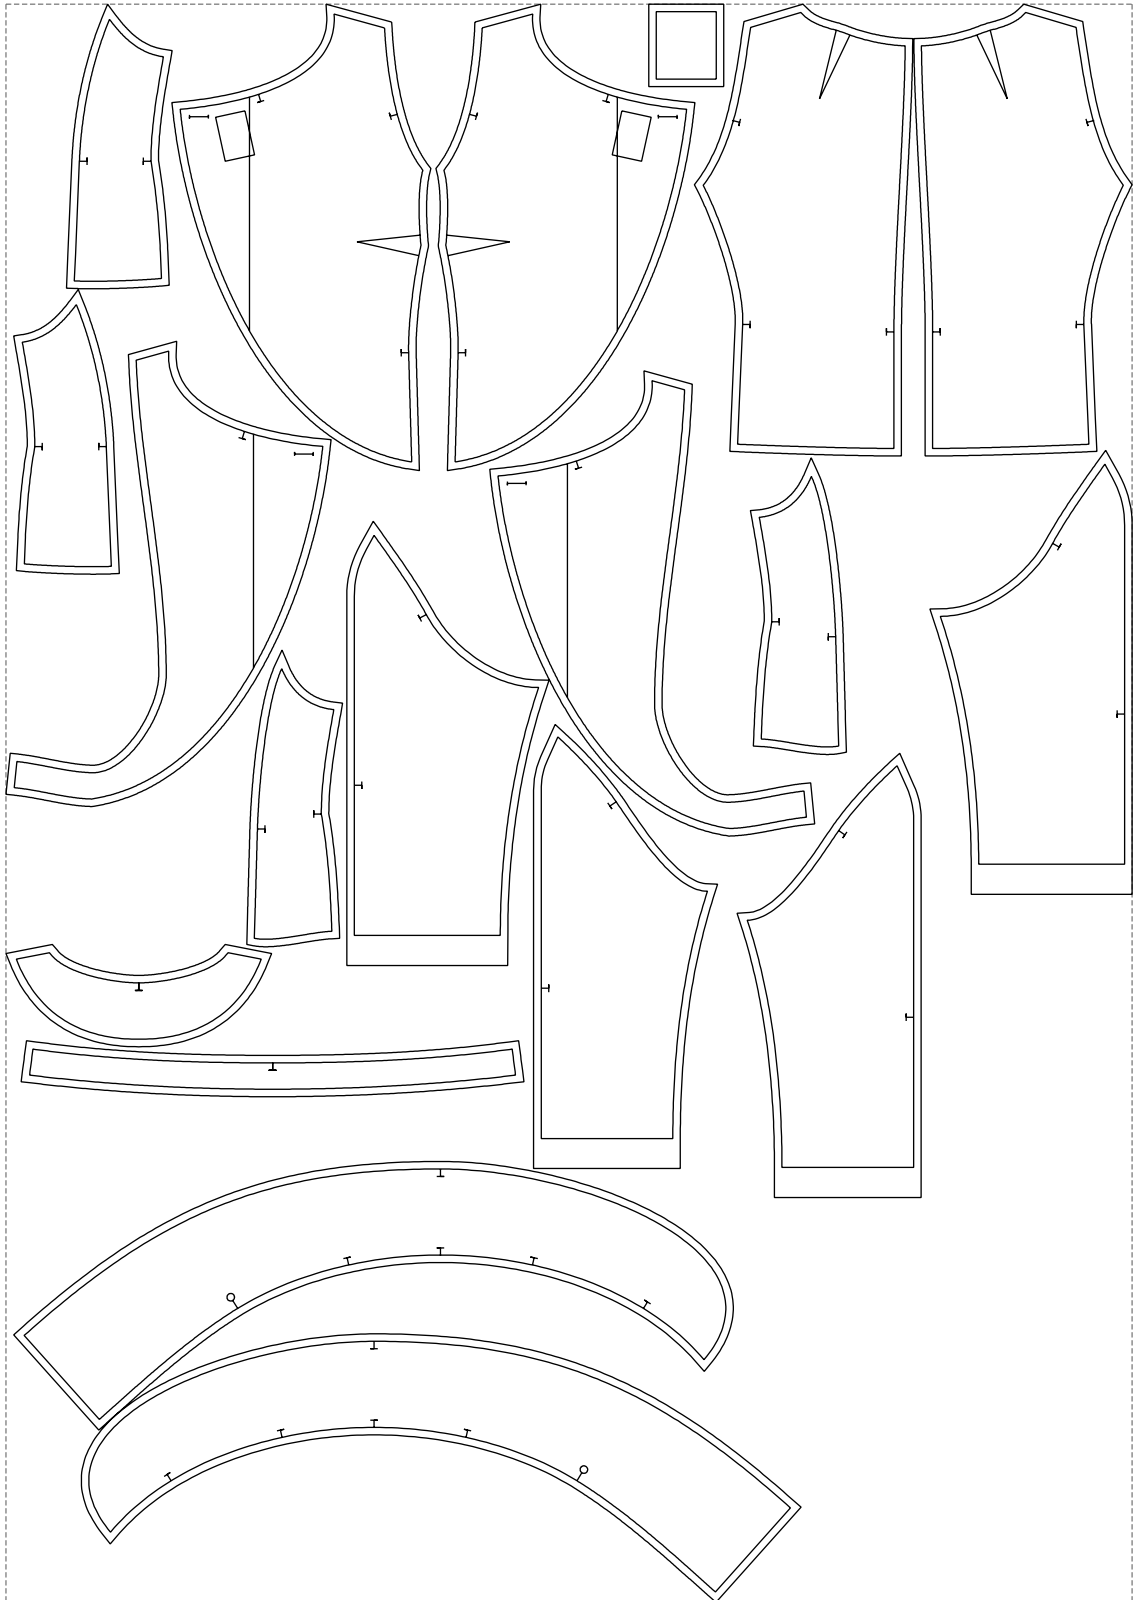

Not for print

Paper size: A4, size:1399.00 x1001.13 mm

# Example

size:1499.00 x2128.11 mm

Maneken =1 ver.0

rz\_1=170

rz\_16=116

rz\_17=100

rz\_18=98.8

rz\_19=124