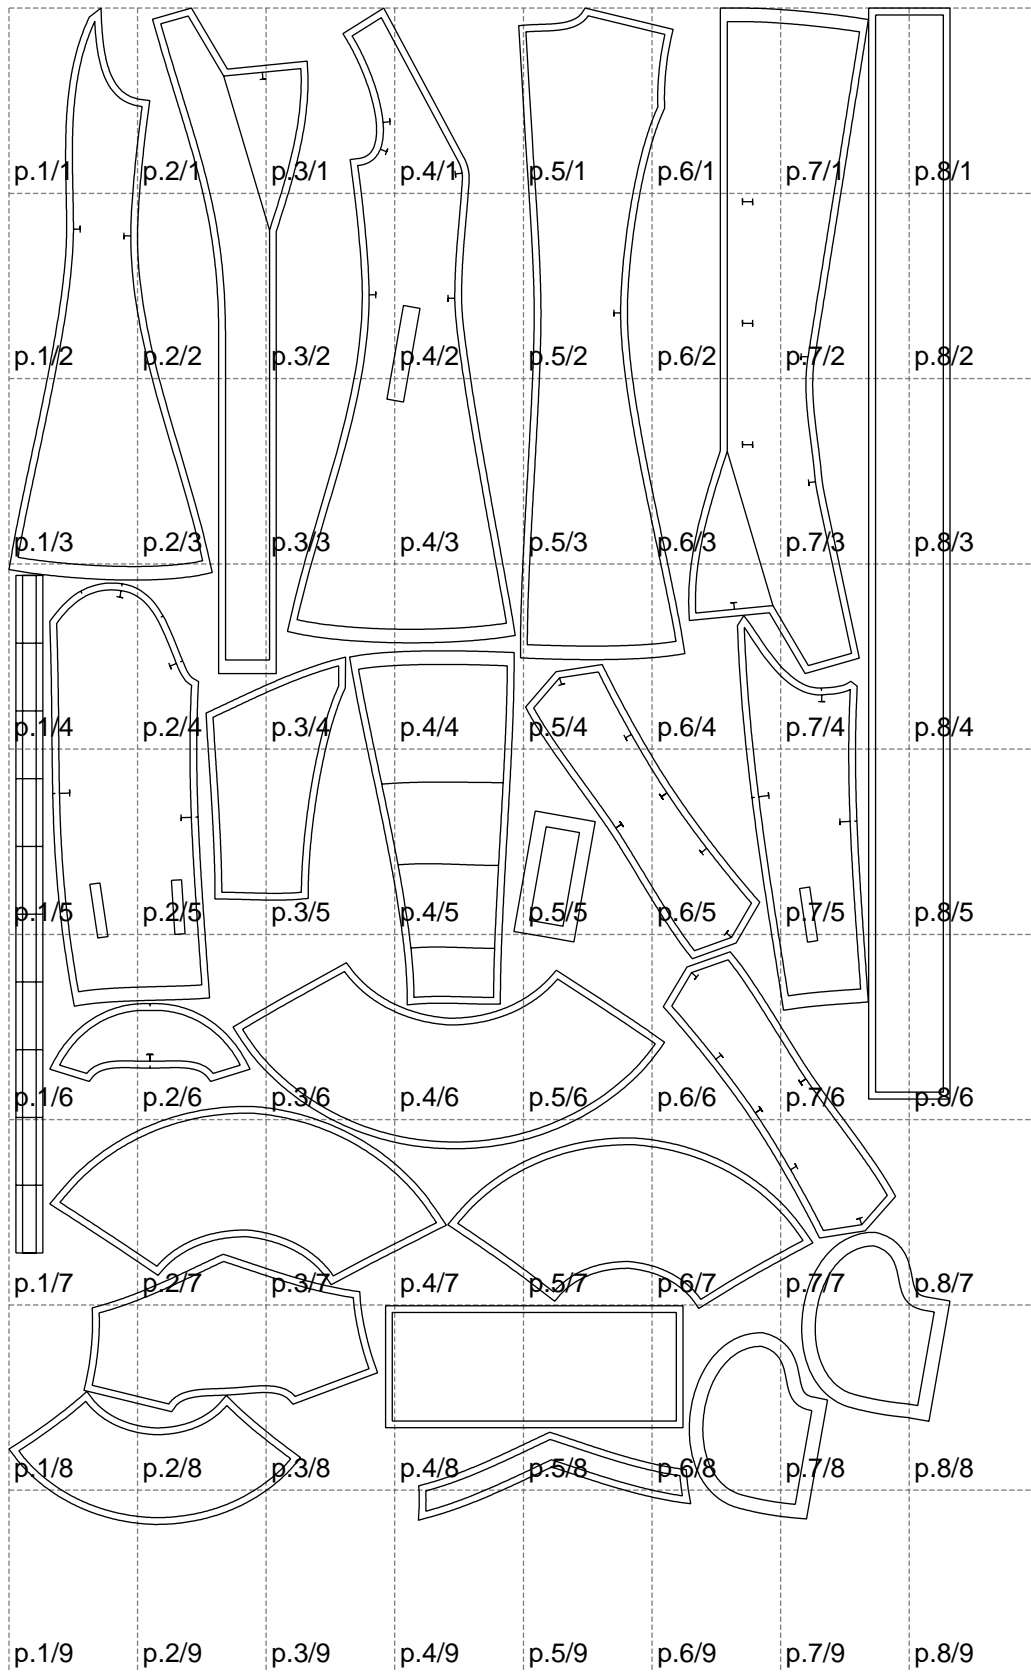

Not for print

Paper size: A4, size:1388.92 x2237.84 mm

# Example

size:1499.00 x3403.57 mm

Maneken =1 ver.0

rz\_1=170

rz\_16=88

rz\_17=75.6

rz\_18=67.6

rz\_19=96

rz\_20=94.6

---

. . . . .  
. . . . .  
. . . . .