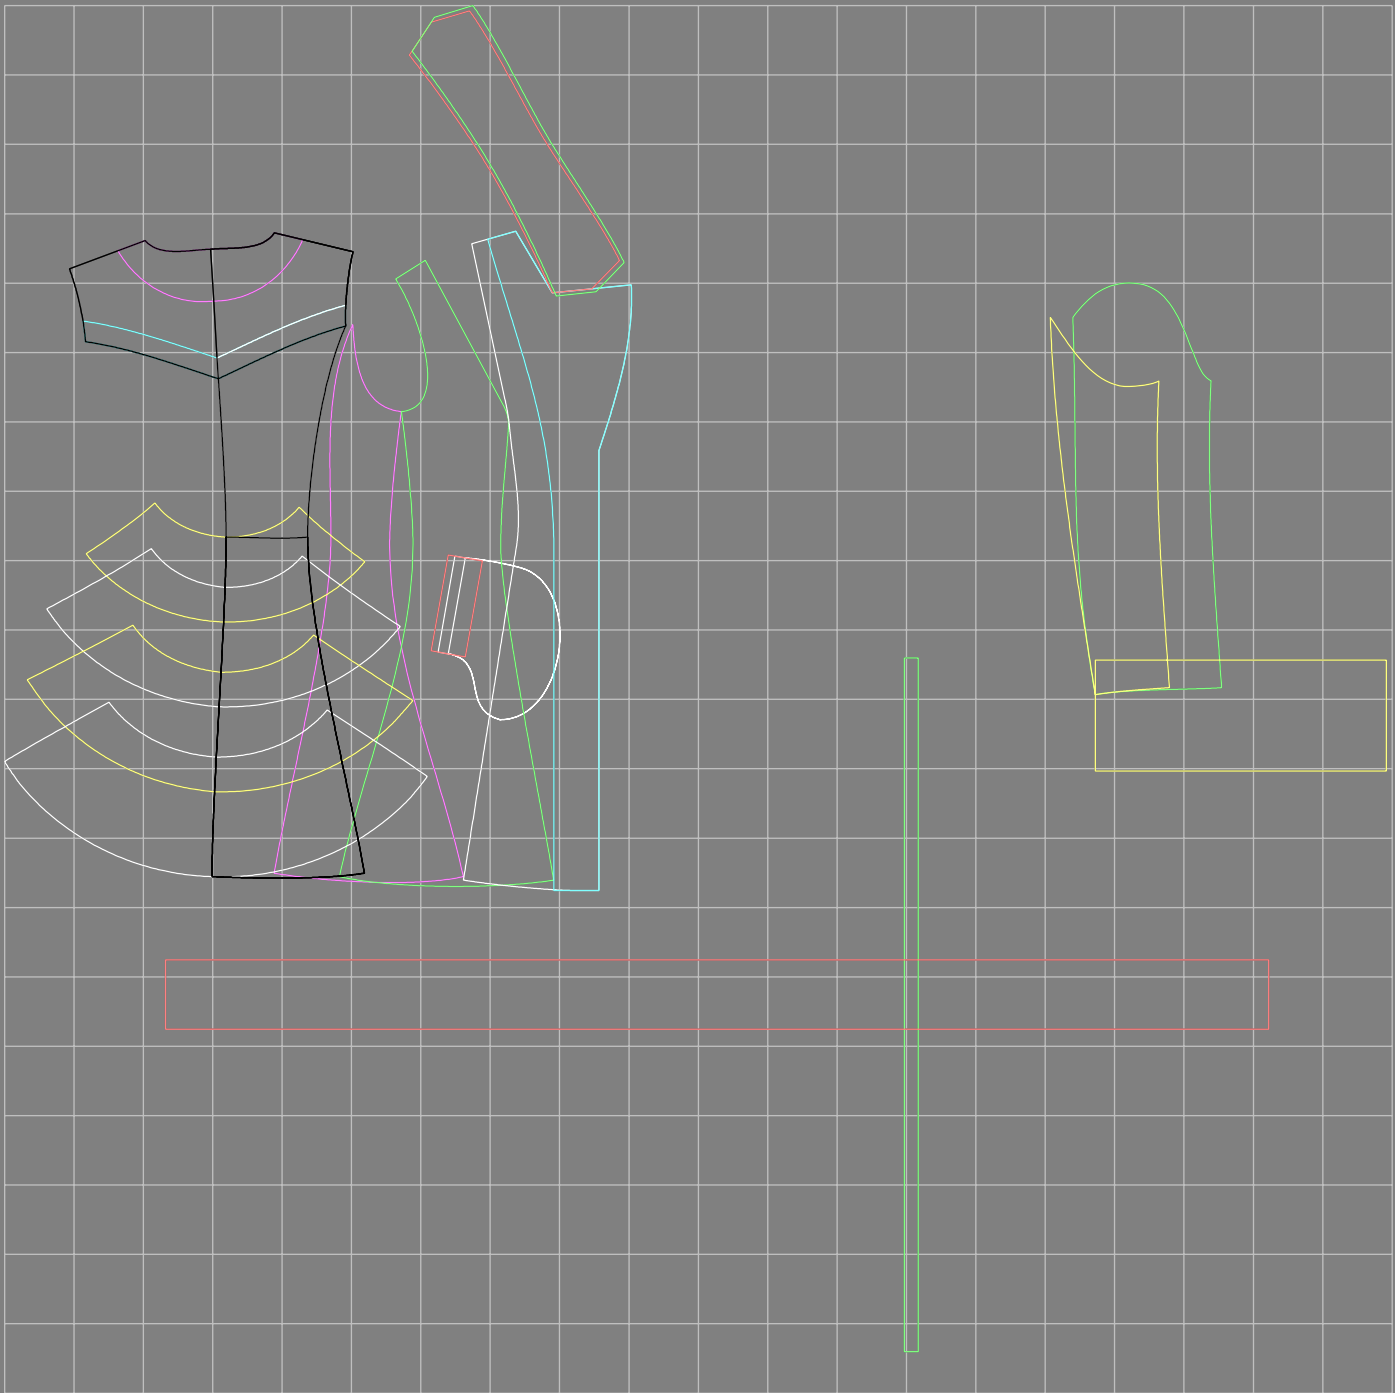

Not for print

Paper size: A4, size:1388.92 x2237.84 mm

# Example

size:1499.00 x3403.57 mm

Maneken =1 ver.0

rz\_1=170

rz\_16=88

rz\_17=75.6

rz\_18=67.6

rz\_19=96

rz\_20=94.6

---

. . . . .  
. . . . .  
. . . . .