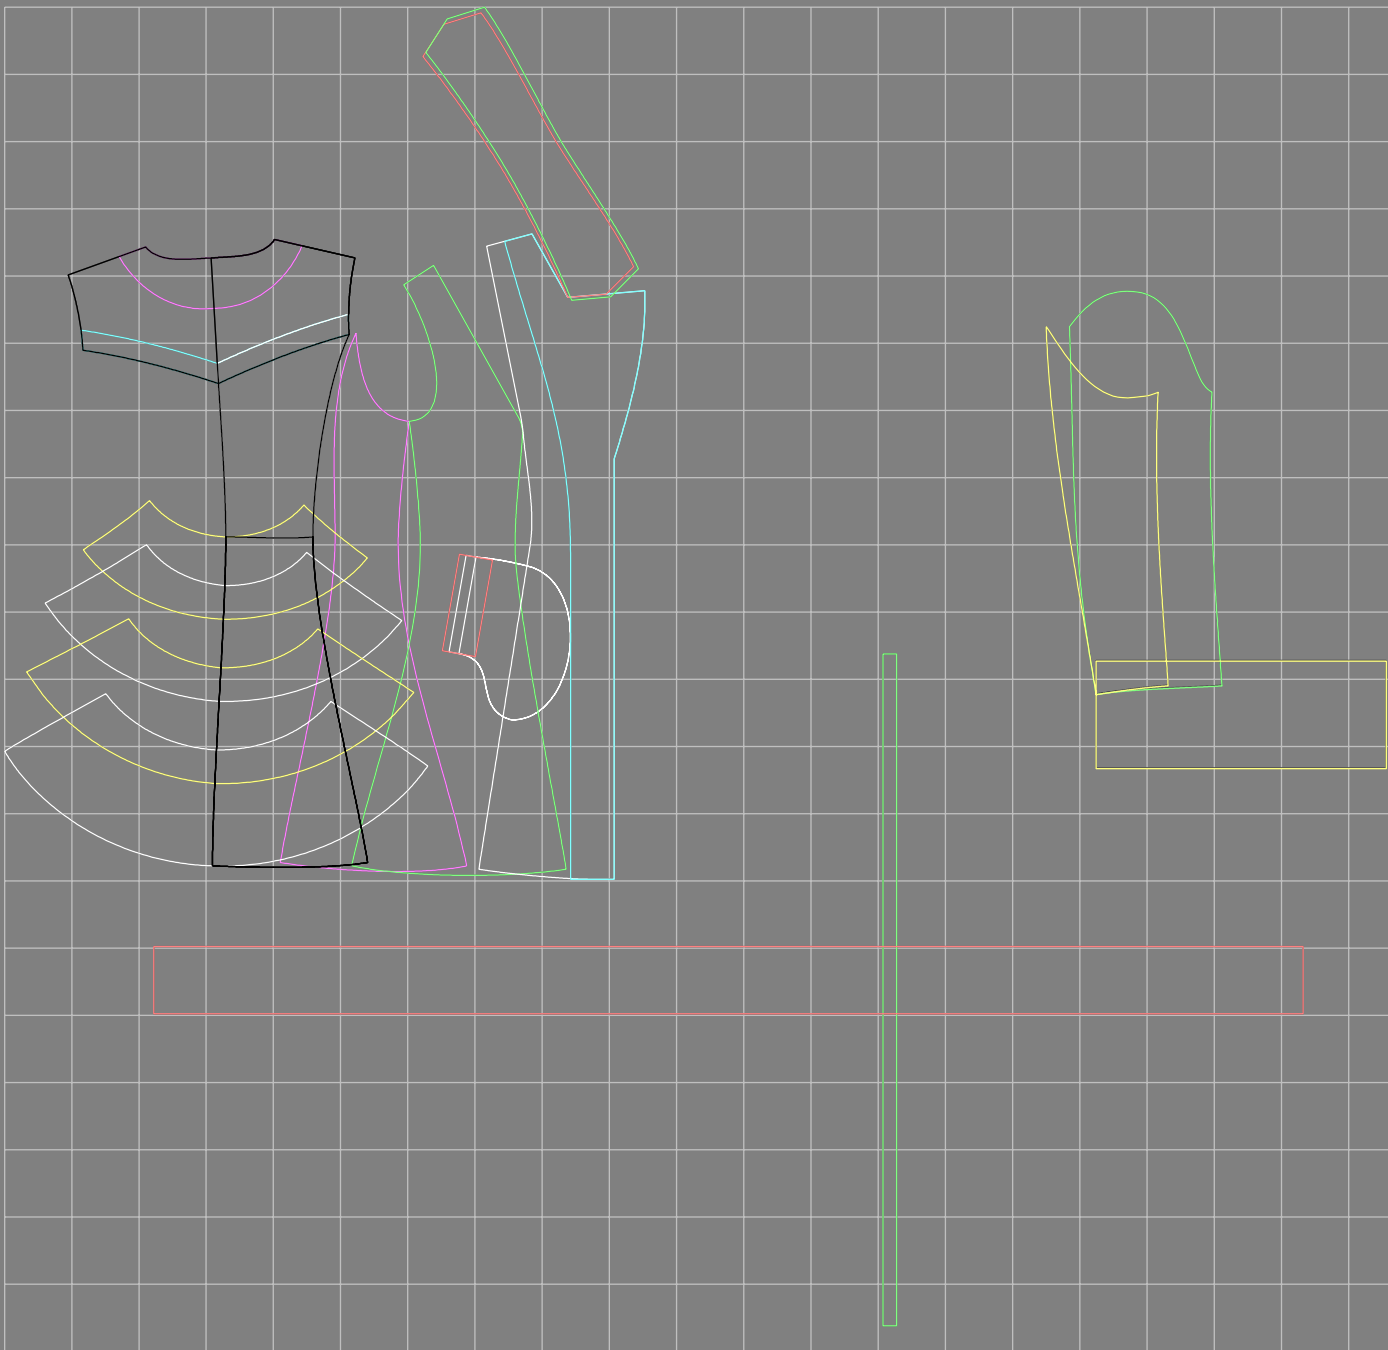

Not for print

Paper size: A4, size:1399.00 x2425.32 mm

Example

size:1499.00 x3418.37 mm

Maneken =1 ver.0

rz_1=170

rz_16=96

rz_17=82

rz_18=76

rz_19=104

rz_20=101.8

.
.
.