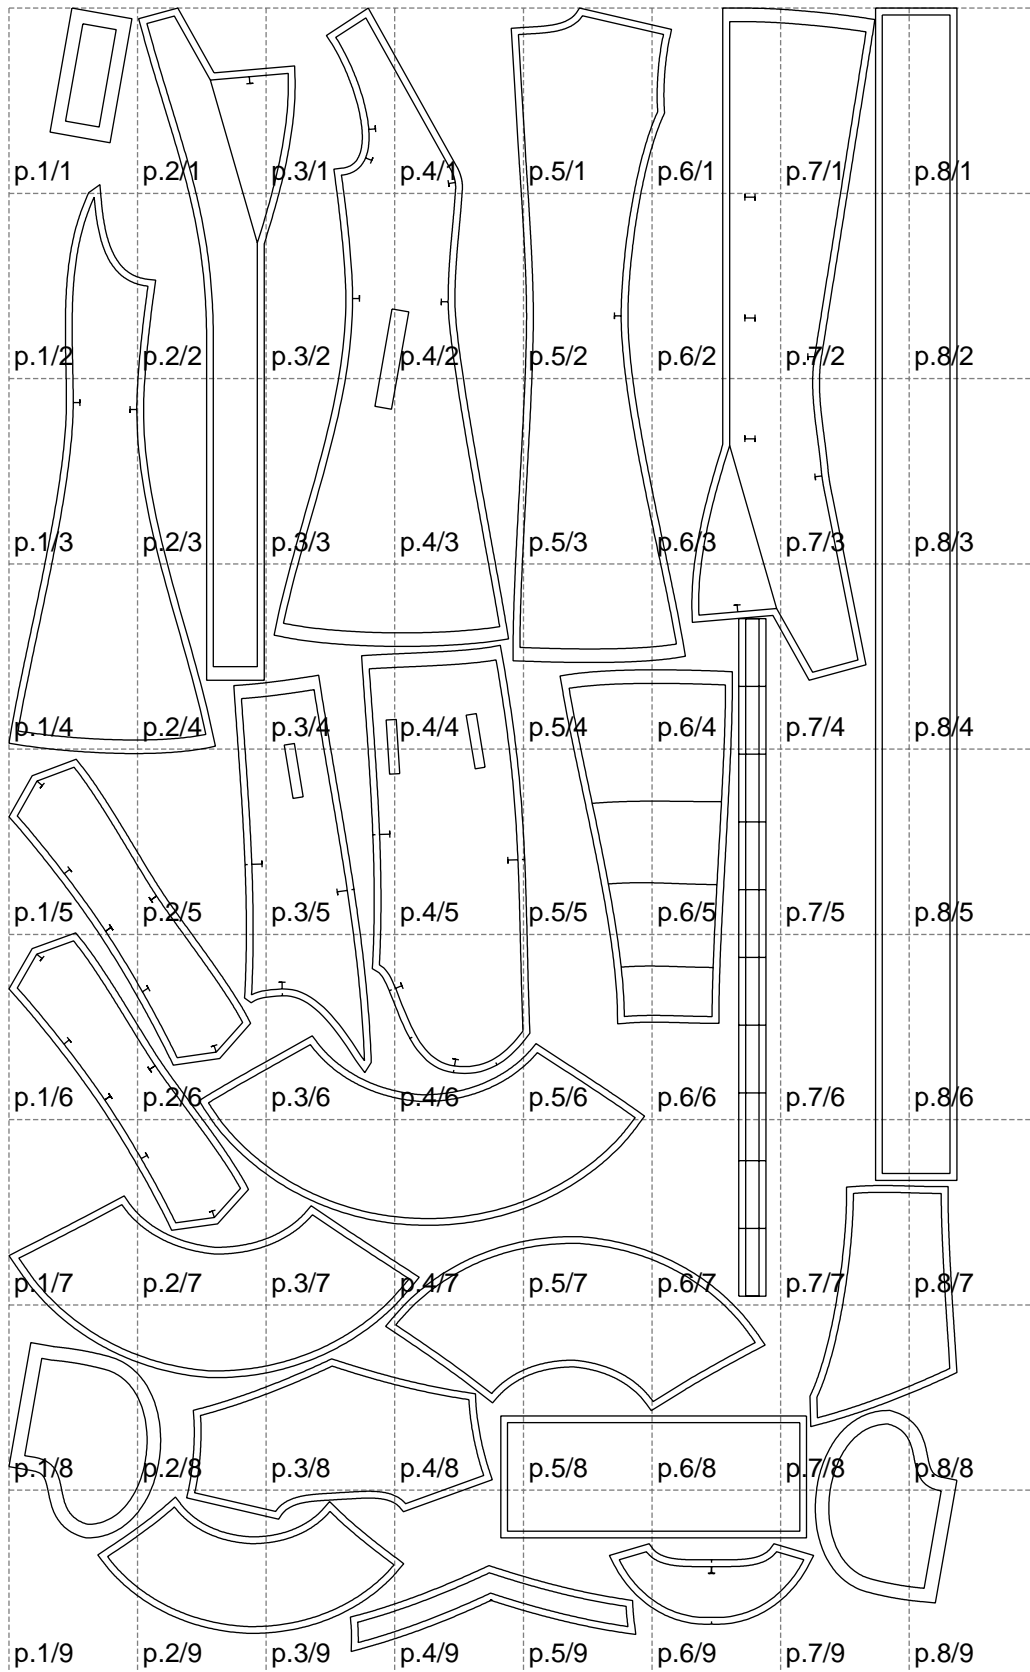

Not for print

Paper size: A4, size:1399.00 x2425.32 mm

Example

size:1499.00 x3418.37 mm

Maneken =1 ver.0

rz_1=170

rz_16=96

rz_17=82

rz_18=76

rz_19=104

rz_20=101.8

.
.
.