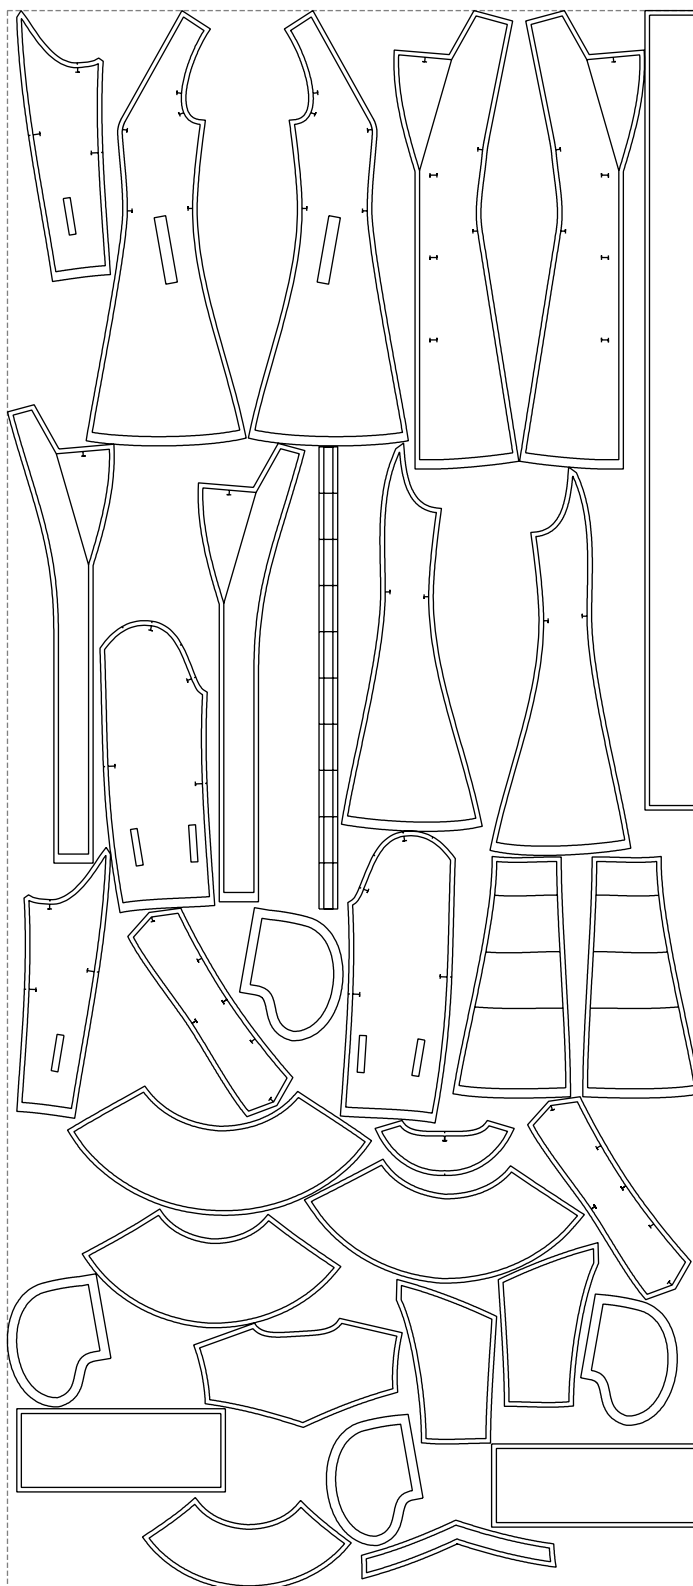

Not for print

Paper size: A4, size:1399.00 x2425.32 mm

Example

size:1499.00 x3418.37 mm

Maneken =1 ver.0

rz_1=170

rz_16=96

rz_17=82

rz_18=76

rz_19=104

rz_20=101.8

.
.
.