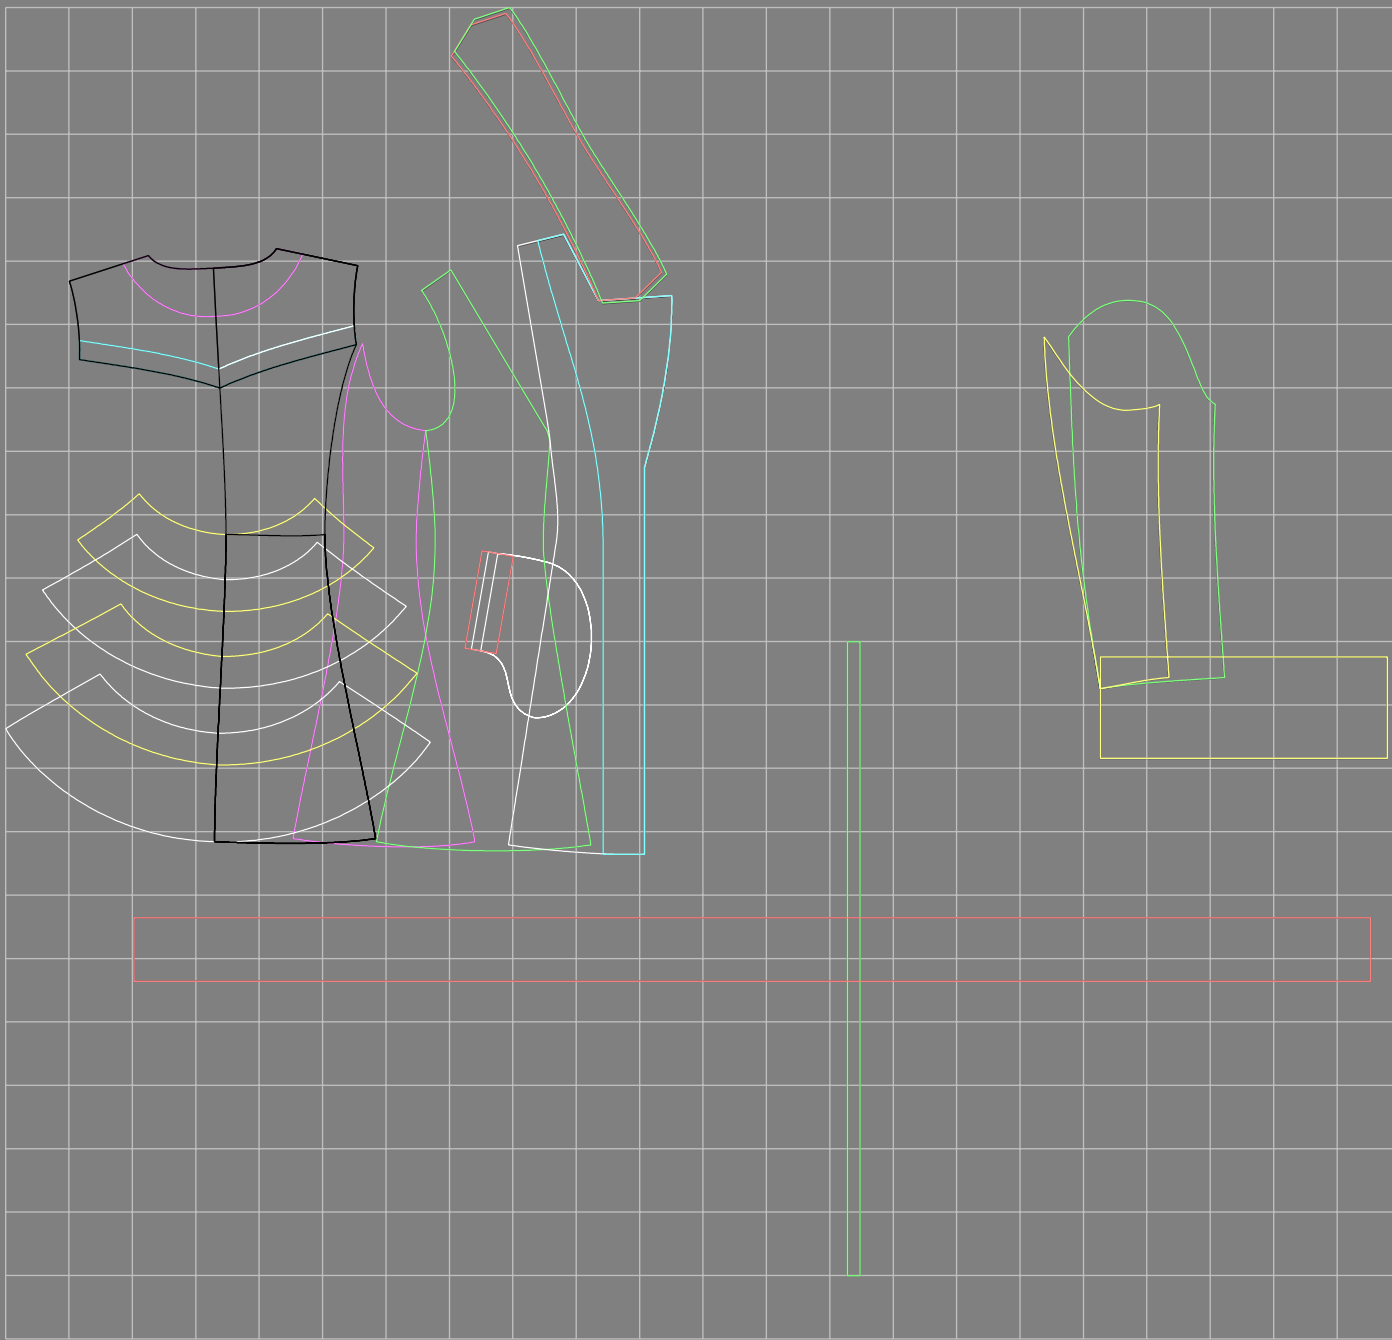

Not for print

Paper size: A4, size:1399.00 x2681.92 mm

# Example

size:1499.00 x3835.67 mm

Maneken =1 ver.0

rz\_1=170

rz\_16=112

rz\_17=96.2

rz\_18=94

rz\_19=120

rz\_20=117

---

. . . . .  
. . . . .  
. . . . .