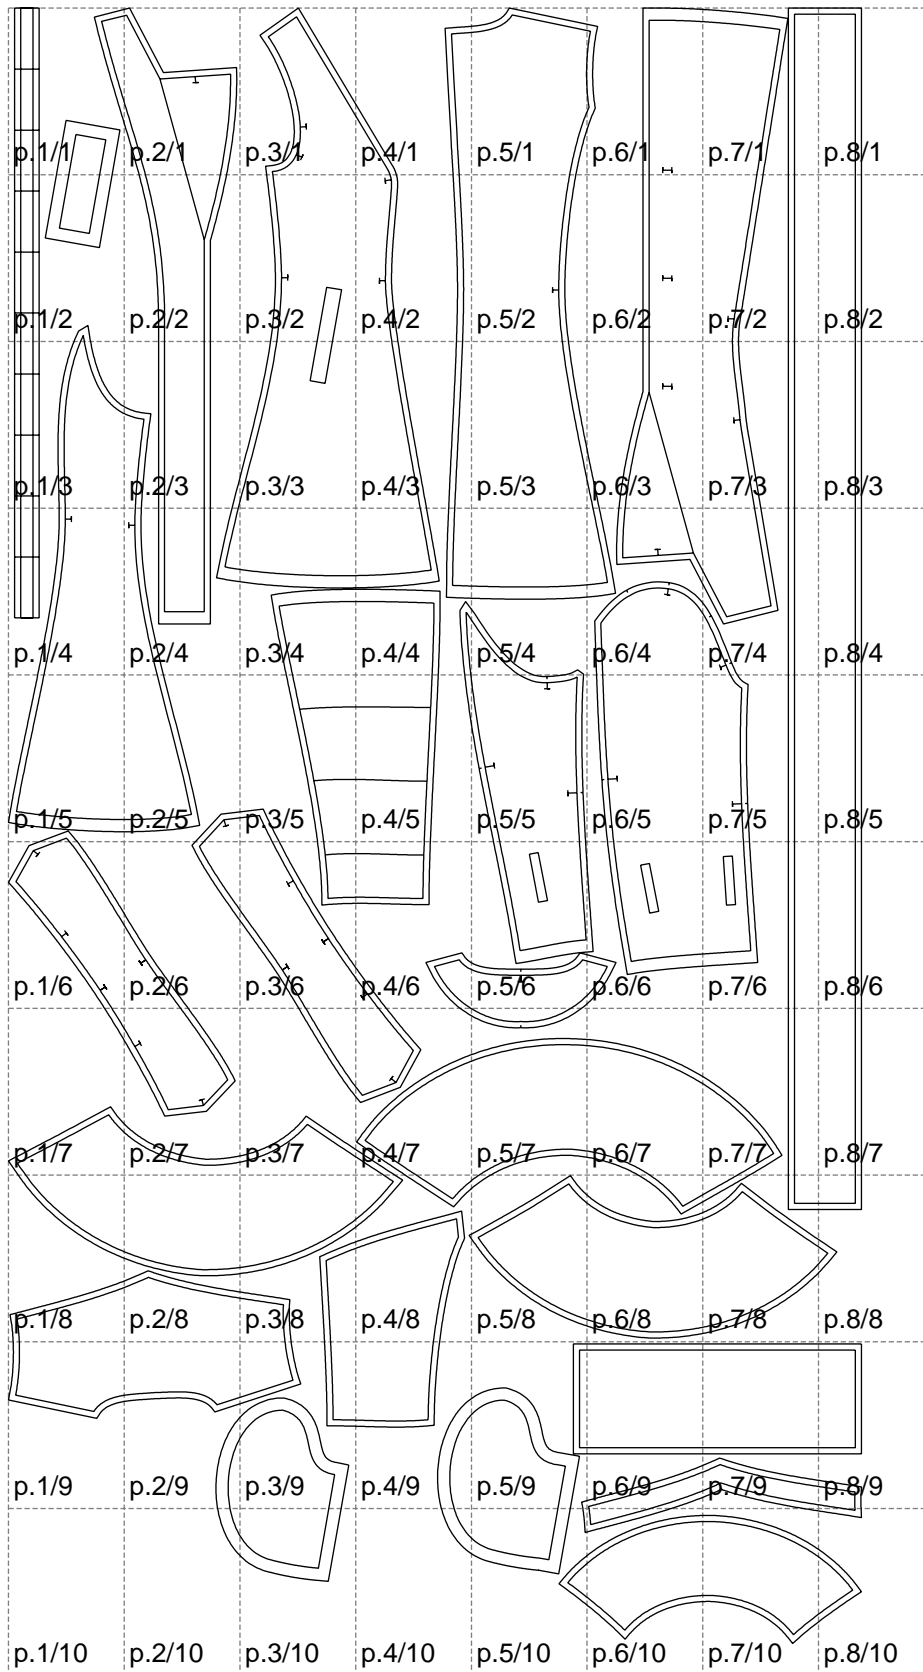

Not for print

Paper size: A4, size:1399.00 x2681.92 mm

# Example

size:1499.00 x3835.67 mm

Maneken =1 ver.0

rz\_1=170

rz\_16=112

rz\_17=96.2

rz\_18=94

rz\_19=120

rz\_20=117

---

. . . . .  
. . . . .  
. . . . .