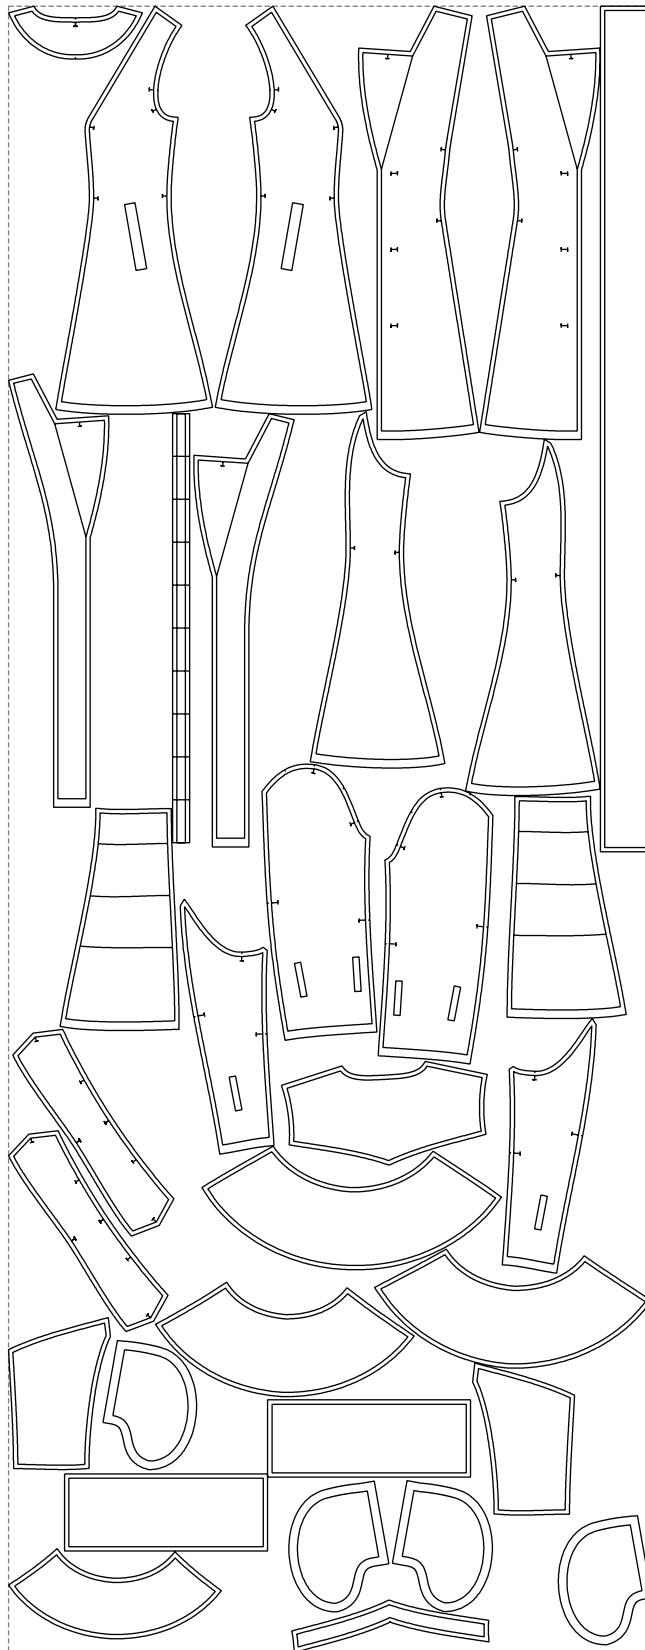

Not for print

Paper size: A4, size:1399.00 x2681.92 mm

# Example

size:1499.00 x3835.67 mm

Maneken =1 ver.0

rz\_1=170

rz\_16=112

rz\_17=96.2

rz\_18=94

rz\_19=120