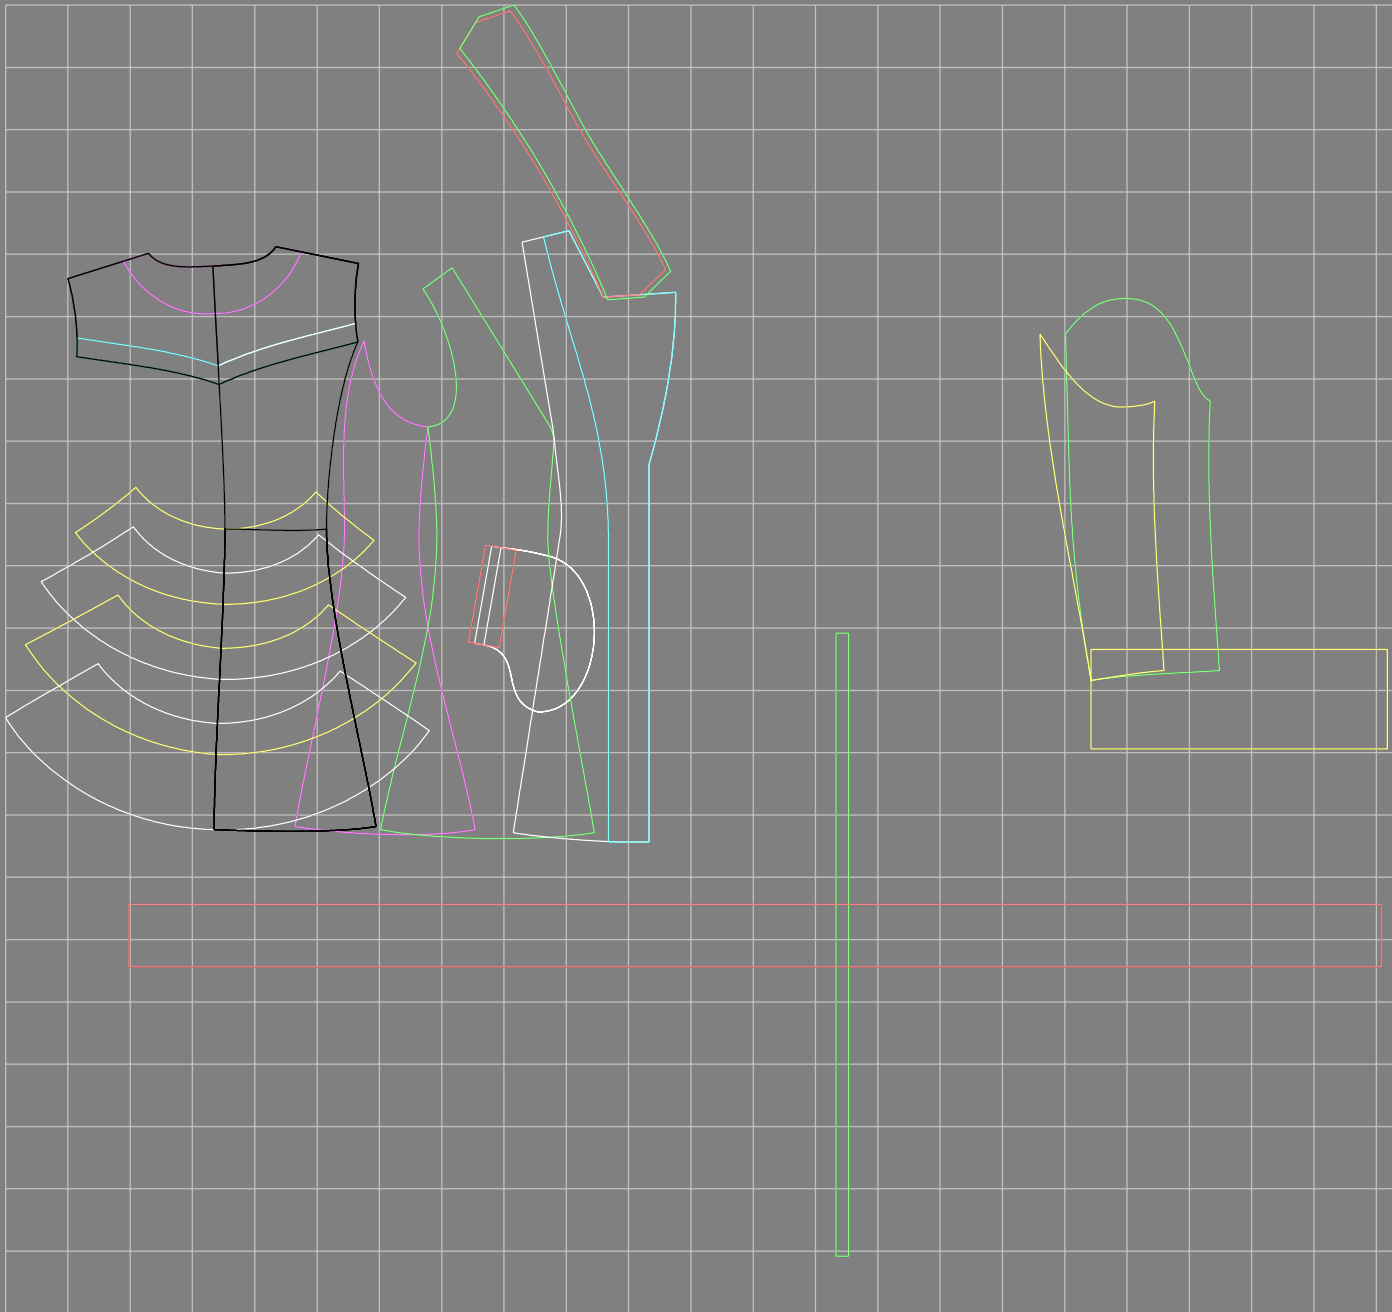

Not for print

Paper size: A4, size:1399.00 x2686.62 mm

# Example

size:1499.00 x3842.40 mm

Maneken =1 ver.0

rz\_1=170

rz\_16=116

rz\_17=100

rz\_18=98.8

rz\_19=124

rz\_20=121

---

. . . . .  
. . . . .  
. . . . .