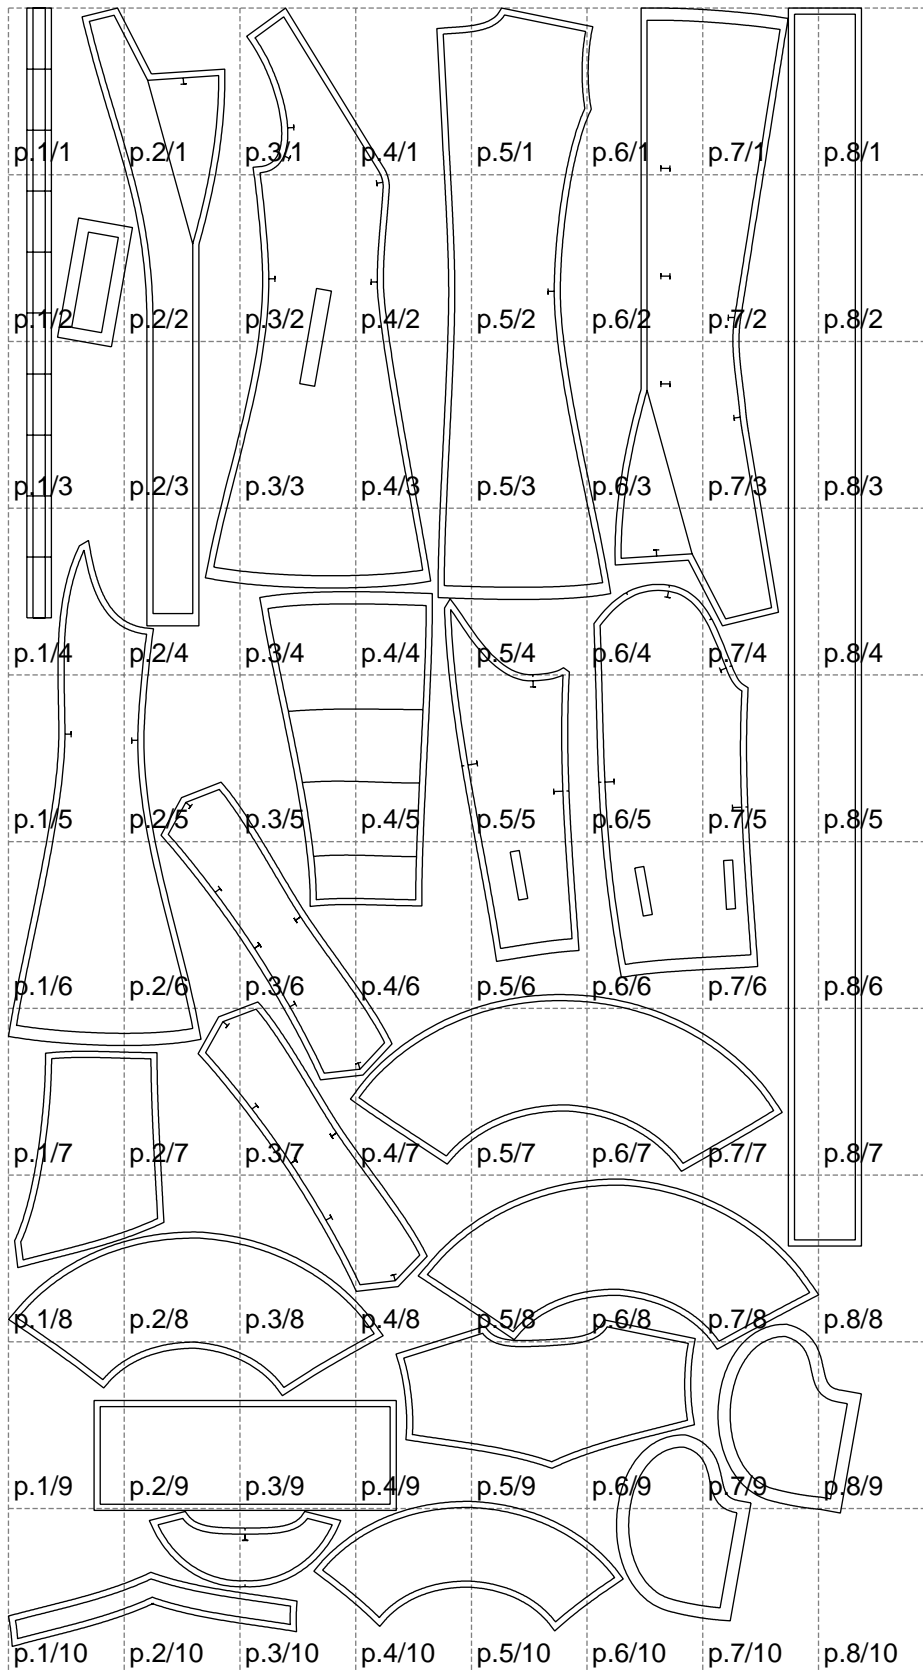

Not for print

Paper size: A4, size:1399.00 x2686.62 mm

# Example

size:1499.00 x3842.40 mm

Maneken =1 ver.0

rz\_1=170

rz\_16=116

rz\_17=100

rz\_18=98.8

rz\_19=124

rz\_20=121

---

. . . . .  
. . . . .  
. . . . .