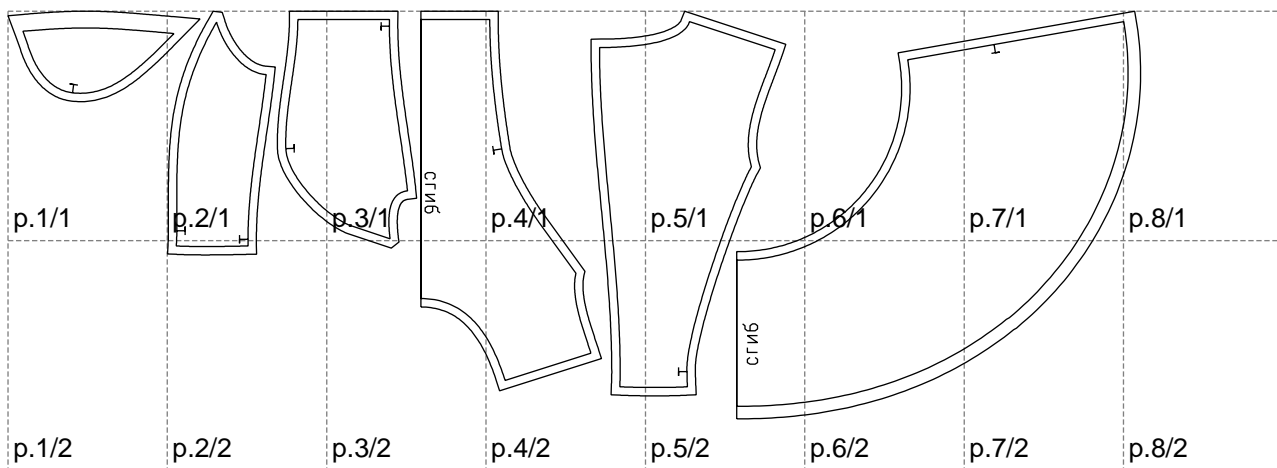

Not for print

Paper size: A4, size:1349.00 x485.49 mm

# Example

size:1499.00 x859.68 mm

Maneken =1 ver.0

rz\_1=170

rz\_16=88

rz\_17=75.6

rz\_18=67.6

rz\_19=96

rz\_20=94.6

---

. . . . .  
. . . . .  
. . . . .