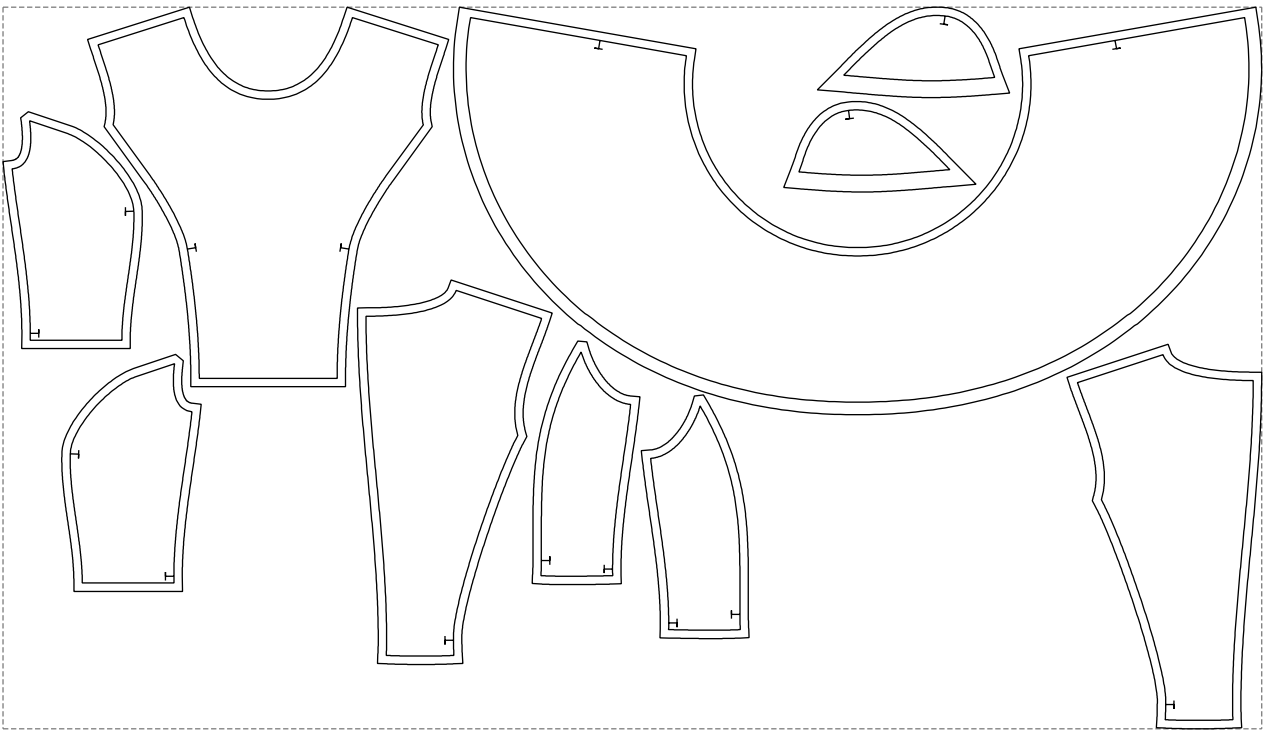

Not for print

Paper size: A4, size:1349.00 x485.49 mm

# Example

size:1499.00 x859.68 mm

Maneken =1 ver.0

rz\_1=170

rz\_16=88

rz\_17=75.6

rz\_18=67.6

rz\_19=96