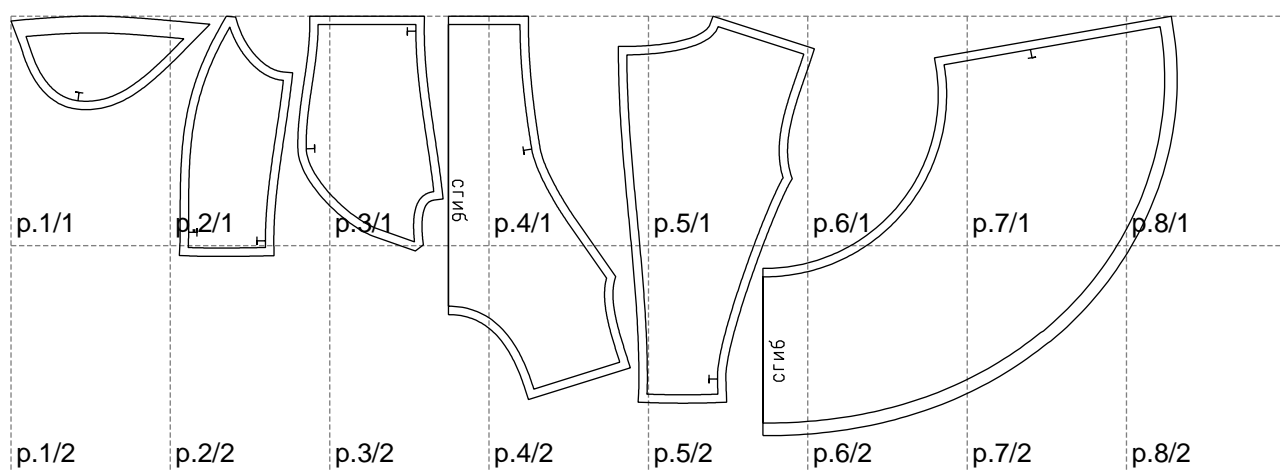

Not for print

Paper size: A4, size:1388.98 x499.52 mm

# Example

size:1499.00 x870.49 mm

Maneken =1 ver.0

rz\_1=170

rz\_16=92

rz\_17=78.8

rz\_18=71.8

rz\_19=100

rz\_20=98.1

---

. . . . .  
. . . . .  
. . . . .