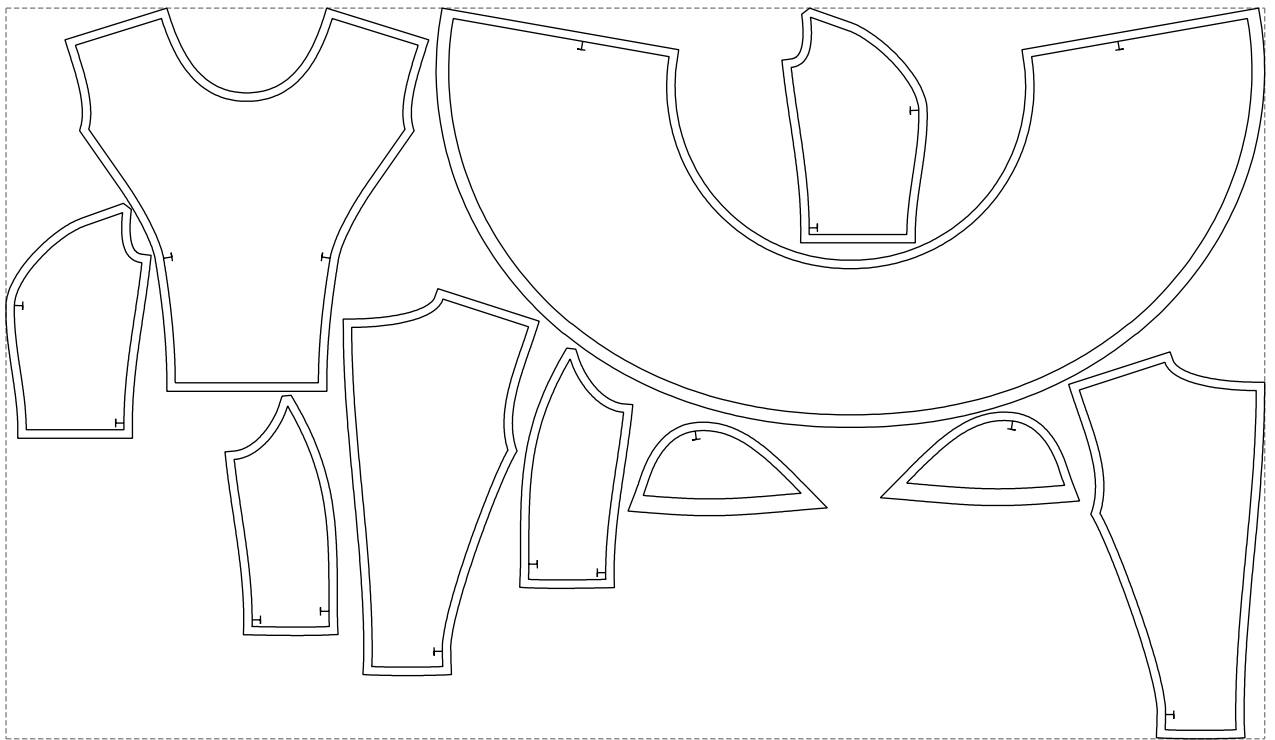

Not for print

Paper size: A4, size:1388.98 x499.52 mm

# Example

size:1499.00 x870.49 mm

Maneken =1 ver.0

rz\_1=170

rz\_16=92

rz\_17=78.8

rz\_18=71.8

rz\_19=100